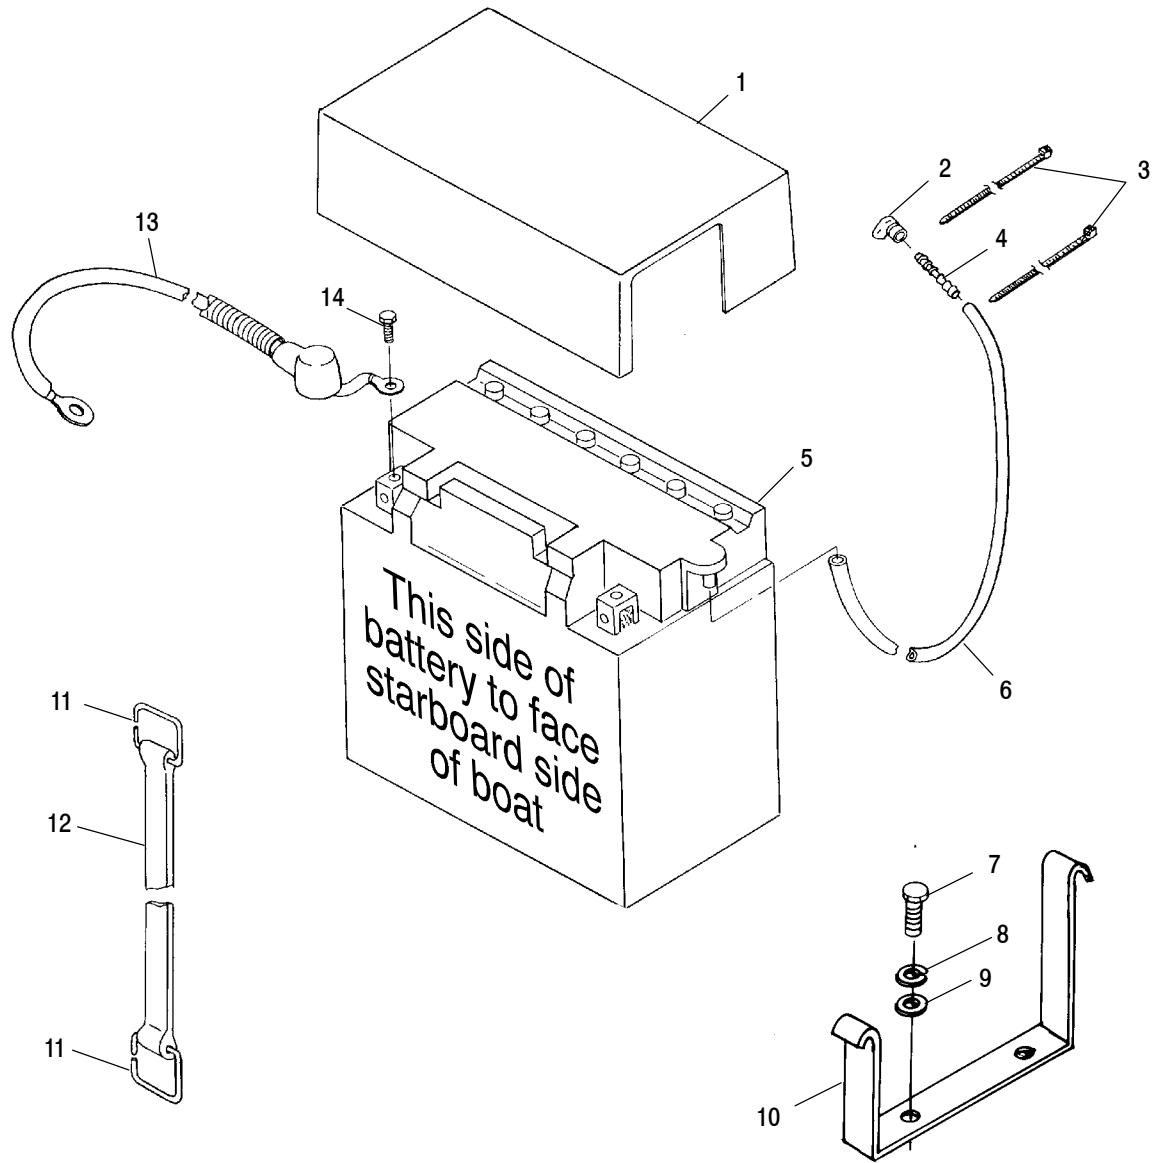

BATTERY BOX

PRO 785 W004978D and INT'L PRO 785 W004978I

Ref.	Part No.	Qty.	Description
1	5432826	1	Cover, Battery
2	5410682	1	Grommet, Vent
3	7080483	3	Cable Tie
4	7052078	1	Connector
5	4140006	1	Battery
6	5432925	1	Tube, Battery Vent
7	7515118	2	Screw

Ref.	Part No.	Qty.	Description
8	7555838	2	Washer, Lock
9	7555836	2	Washer, Flat
10	5241846	1	Cradle, Battery
11	5224472	2	D-Hook
12	5411054	1	Strap, Rubber
13	-----	1	Cable, Ground, Battery/Engine (See Electrical Box Pg. B12, Ref. 12)
14	2200361	2	Kit - Battery Bolt