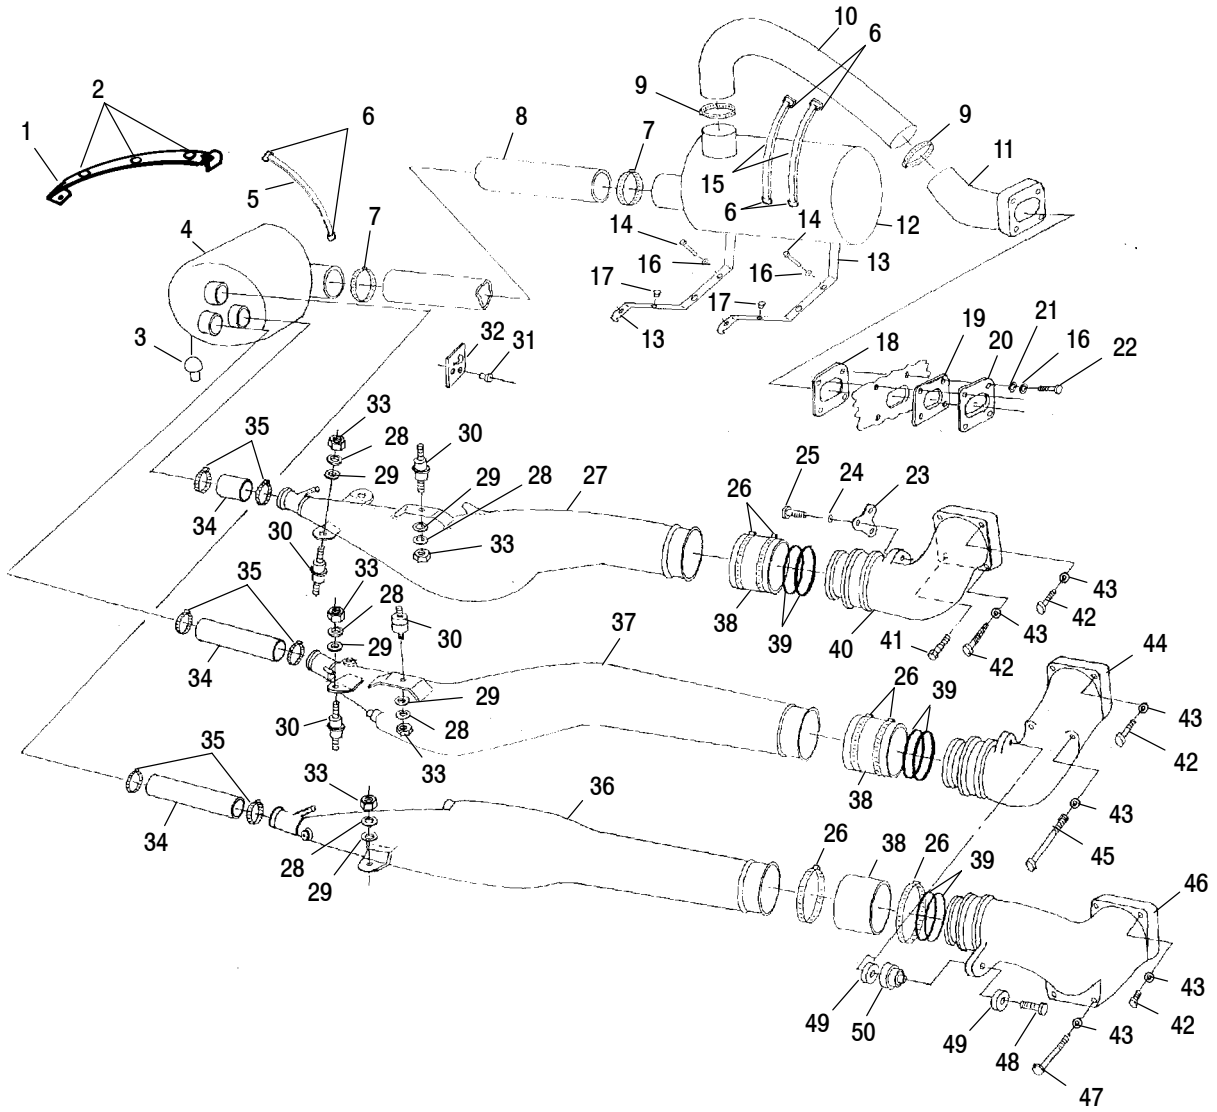

EXHAUST SYSTEM

PRO 785 W004978D and INT'L PRO 785 W004978I

EXHAUST SYSTEM

PRO 785 W004978D and INT'L PRO 785 W004978I

Ref.	Part No.	Qty.	Description	Ref.	Part No.	Qty.	Description
1	5242342	1	Bracket, Exhaust Collector	28	7555841	13	Washer, Flat
2	5410012	3	Plug, Rubber Hole	29	7552607	8	Washer, Lock
3	5411523	4	Bumper, Rubber	30	3110073	6	Mount, Sandwich
4	5630762	1	Collector, Exhaust	31	7621479	2	Rivet
5	5410424	1	Strap, Battery Holddown	32	5240134	1	Clip, Strap
6	5224472	6	D-Hook	33	7542454	8	Nut
7	7080445	2	Clamp, Hose	34	8450081-31	3	Hose
8	8450071-133	1	Hose	35	7080481	6	Clamp, Hose
9	7080457	10	Clamp, Hose	36	1261001	1	Asm., Pipe, Exhaust, PTO (Incl. 26,38 & Fittings)
10	5411312	1	Hose, Crossover, Exhaust		5243916	1	Pipe, Exhaust, PTO
11	5630784	1	Fitting, Exhaust	37	1260999	1	Asm., Pipe, Exhaust, Center (Incl. 26,38 & Fittings)
12	1260790-251	1	Silencer, Exhaust		5243915	1	Pipe, Exhaust, Center
13	5222696	2	Cradle, Silencer	38	5411315	3	Hose, Coupler
14	7515121	4	Screw	39	5411311	6	O-Ring
15	5430621	2	Strap, Rubber	40	1260826	1	Headpipe, MAG
16	7555838	8	Washer, Lock	41	7517339	1	Screw
17	5410414	4	Bumper, Rubber	42	7517538	7	Screw
18	5811514	1	Seal, Inner, UW Exhaust	43	7556062	12	Washer, Flat
19	5811487	1	Seal, UW Exhaust	44	1260827	1	Headpipe, Center
20	5630790	1	Plate, UW Exhaust	45	7517536	2	Screw
21	7555836	4	Washer	46	1260828	1	Headpipe, PTO
22	7517321	4	Screw	47	7517537	2	Screw
23	5242170	1	Bracket, MAG Headpipe	48	7517432	1	Screw
24	7552608	3	Washer, Lock	49	7555846	2	Washer, Flat
25	7516914	3	Screw	50	5411370	1	Mount, Rubber
26	7080822	6	Clamp, Hose				
27	1260998	1	Asm., Pipe, Exhaust, MAG (Incl. 26,38 & Fittings)				
	5243914	1	Pipe, Exhaust, MAG