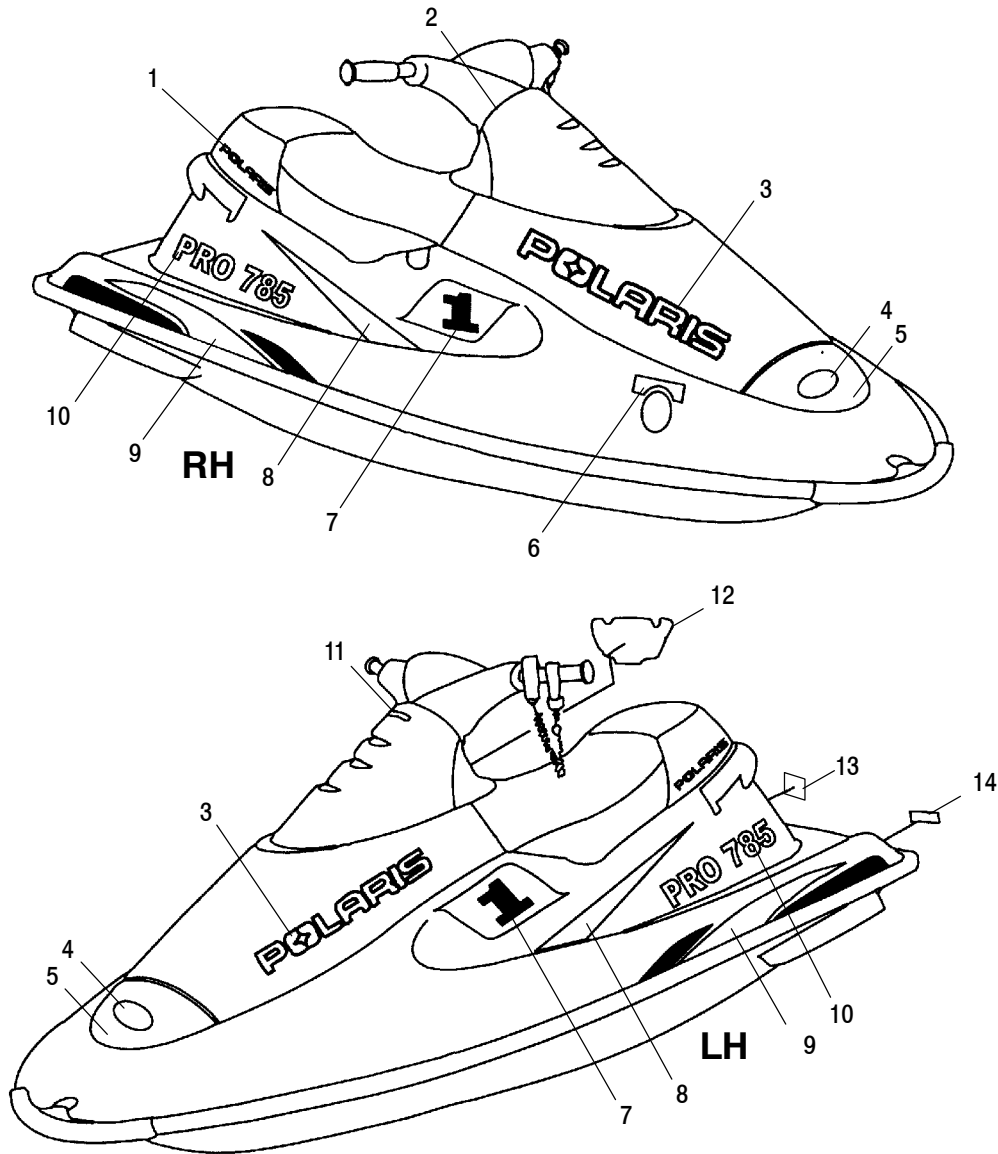

DECALS

PRO 785 W004978D and INT'L PRO 785 W004978I

Ref.	Part No.	Qty.	Description	Ref.	Part No.	Qty.	Description
	2201679	1	Kit - Decals, '00 Pro 785 (Incl. All Except Seat Decal)	8	7078504	1	Decal - Side Wall, LH
1	7078541-133	1	Decal - "POLARIS"		7078505	1	Decal - Side Wall, RH
2	7074962	1	Decal - MFD Instructions	9	7078508	1	Decal - Rub Rail, Upper, LH
3	7078499	1	Decal - "POLARIS", Compartment Door, LH		7078509	1	Decal - Rub Rail, Upper, RH
	7078501	1	Decal - "POLARIS", Compartment Door, RH	10	7078506	1	Decal - "PRO 785", LH
4	7077777	1	Decal - Star Emblem		7078507	1	Decal - "PRO 785", RH
5	7076345	1	Decal - Bow	11	7078260	1	Decal - Fire Extinguisher
6	7077768	1	Decal - Warning, Refueling	12	7078579	1	Decal - Dash Warning
7	7078502	1	Decal - "1", Upper Deck, LH	13	7078583	1	Decal - Warning, Rear
	7078503	1	Decal - "1", Upper Deck, RH	14	7073865	1	Decal - Caution, Capsize