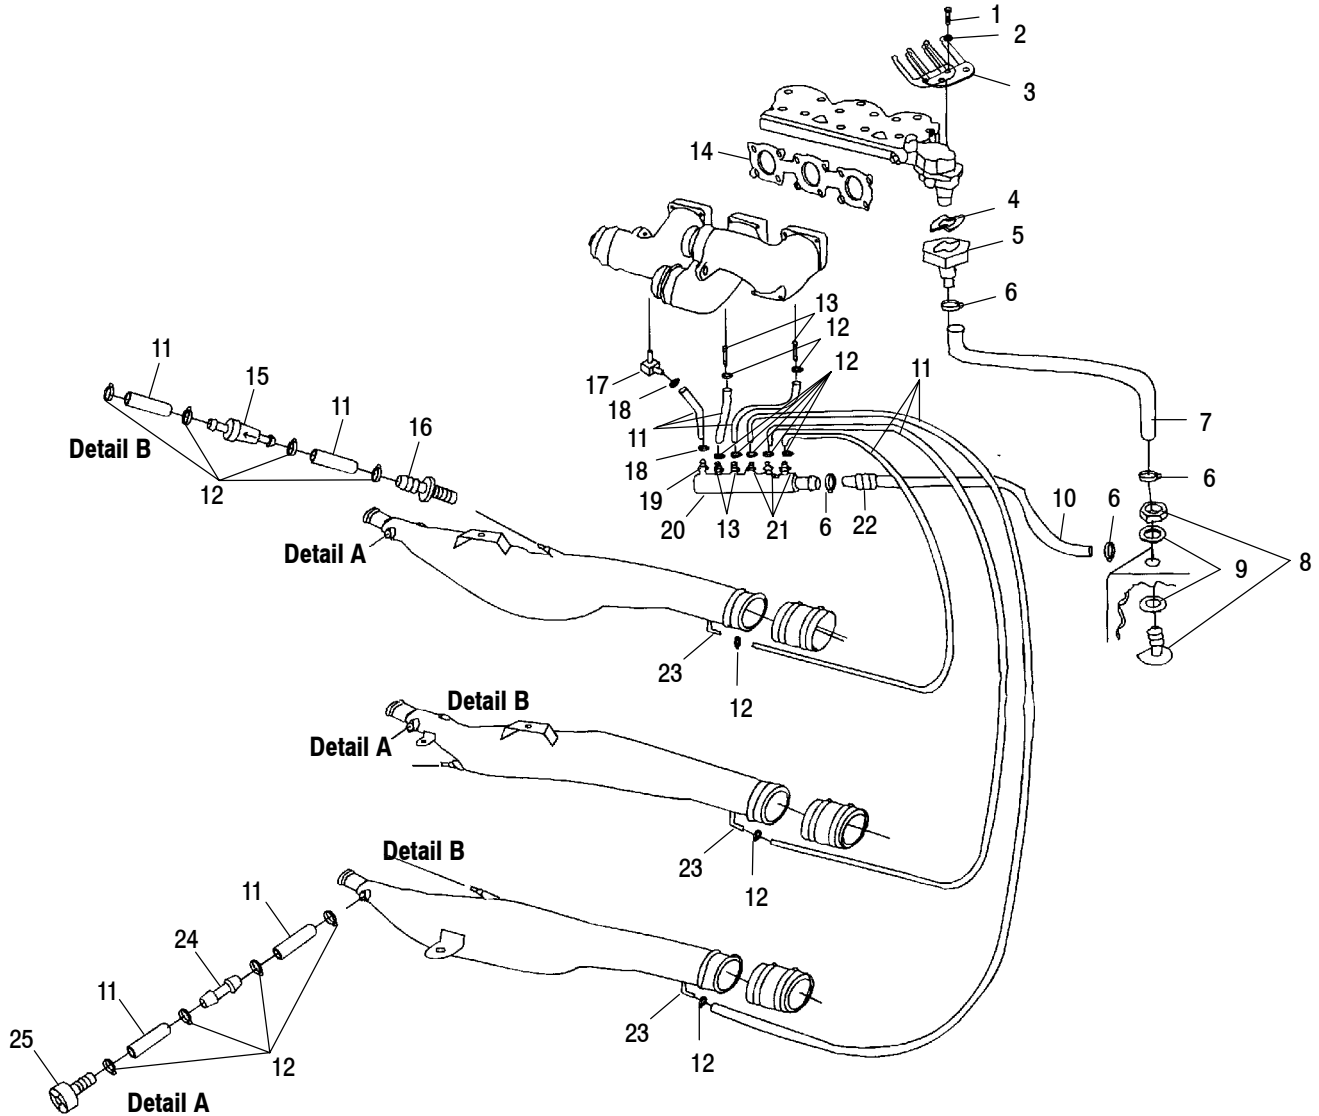

COOLING SYSTEM

PRO 785 W004978D and INT'L PRO 785 W004978I

Ref.	Part No.	Qty.	Description
1	7515149	2	Screw
2	7555836	2	Washer, Flat
3	5242476	1	Ground, Spark Plug
4	5410860	1	Seal, Thermostat Housing
5	5131008	1	Cover, Thermostat
6	7080475	4	Clamp, Hose
7	5411310	1	Hose
8	5431444	1	Fitting, Thru-Hull, Water
9	5811317	2	Gasket
10	5411313	1	Hose, Water Inlet
11	8450077-59	1	Line, Fuel, Marine
12	7080476	34	Clamp, Hose
13	7052079	2	Fitting

Ref.	Part No.	Qty.	Description
14	5211750	1	Gasket
15	7052265	3	Valve, Check
16	7052105	3	Fitting
17	7052183	1	Fitting
18	7080474	2	Clamp, Hose
19	7052184	1	Fitting
20	5432678	1	Manifold, Water
21	7052196	3	Fitting
22	5521287-63	1	Conduit, Flex
23	7052171	3	Fitting
24	7052206	3	Restrictor
25	5131709	3	Fitting, Water Bypass, 90 Degree