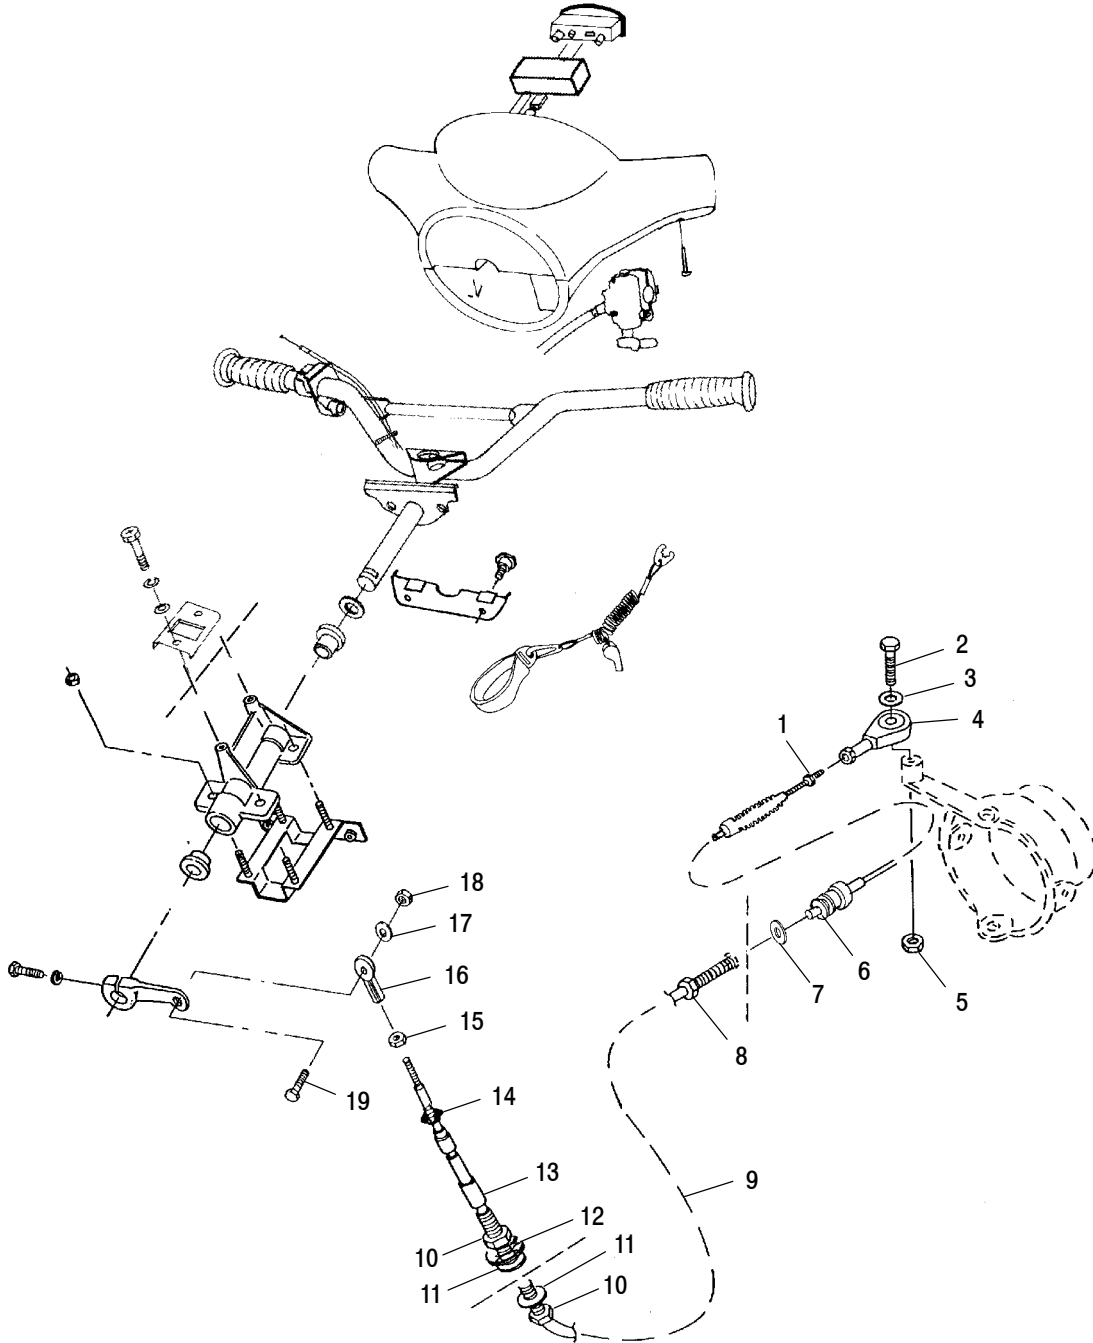

STEERING

PRO 785 W004978D and INT'L PRO 785 W004978I

Ref.	Part No.	Qty.	Description
1	7542150	1	Nut
2	7515120	1	Screw
3	7555839	1	Washer, Flat
4	7060170	1	Rod End
5	7542133	1	Nut, Nylok
6	1860115	1	Washer, Seal, Steering
7	1860117	1	Ring, Stopper
8	1860114	1	Nut, Steering Cable, Special
9	7080638	1	Cable, Steering
10	7542528	2	Nut, Jam

Ref.	Part No.	Qty.	Description
11	1860103	2	Washer
12	7571625	1	Washer, Lock
13	1860101	1	Seal, Rod
14	1860105	1	Cover
15	1860102	1	Nut
16	7060154	1	Rod End
17	7555837	1	Washer, Flat
18	7541931	1	Nut, Lock
19	7512041	1	Screw