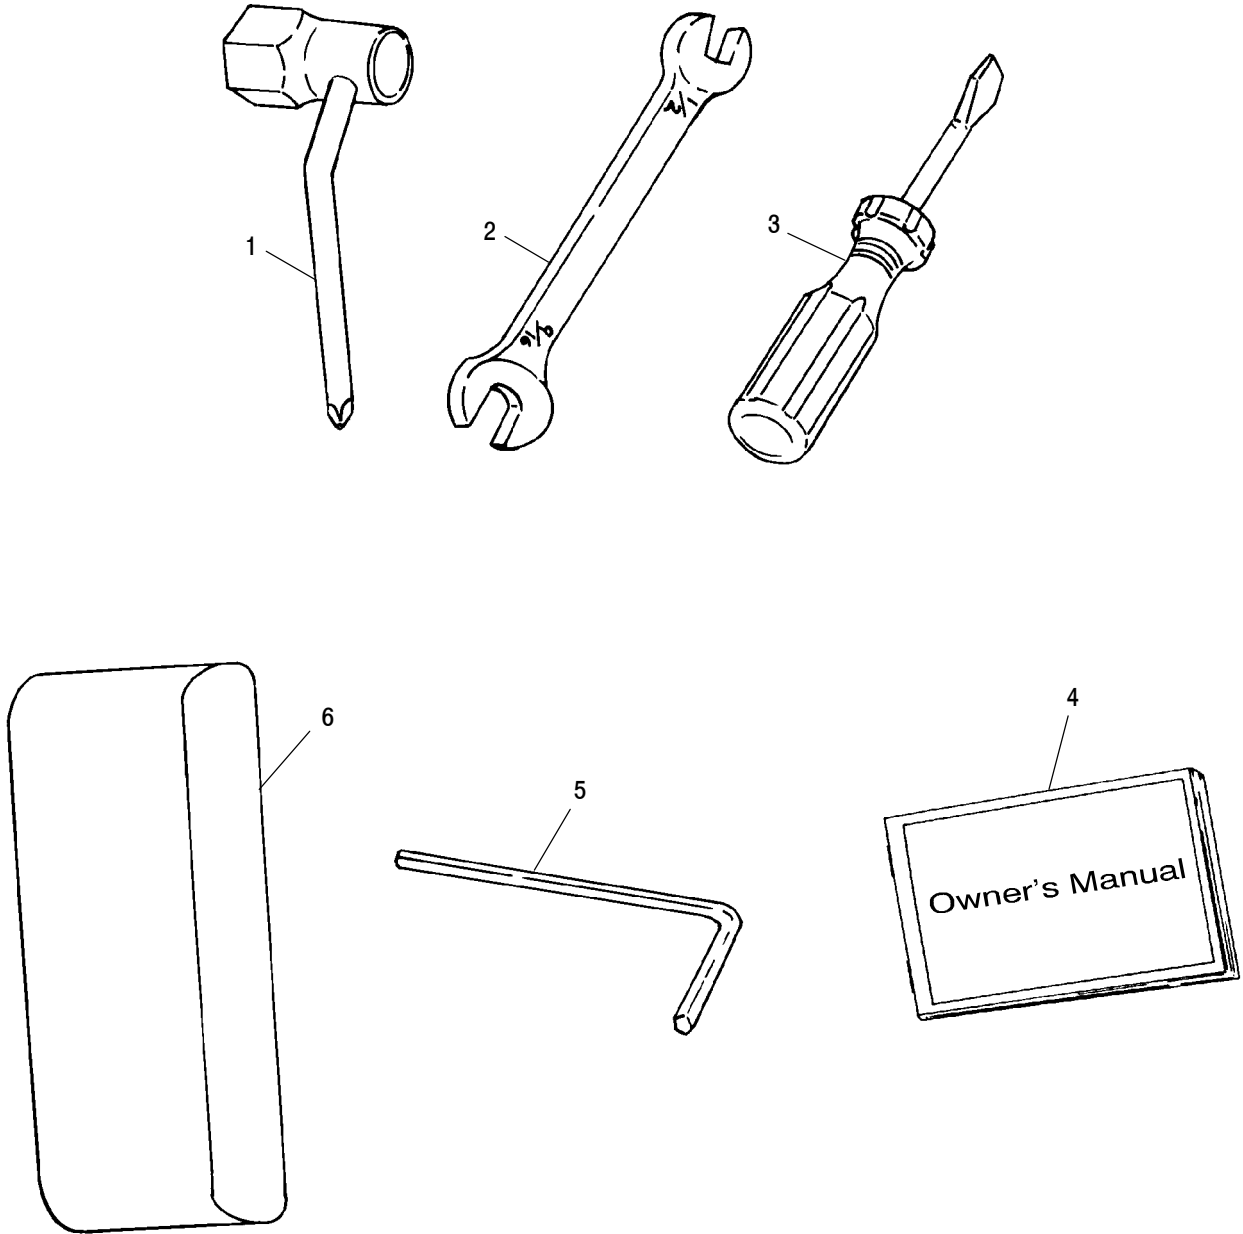

TOOL KIT
PRO 785 W004978D and INT'L PRO 785 W004978I

Ref.	Part No.	Qty.	Description
	2871231	1	Kit - Tool (Incl. 1-3,5-6)
1	-----	1	Spanner
2	-----	1	Wrench, Box
3	-----	1	Screwdriver

Ref.	Part No.	Qty.	Description
4	9915574	1	Manual, Owner's, '00 PWC
5	-----	1	Wrench, 3/16 Allen, Plated
6	-----	1	Pouch, Tool Kit