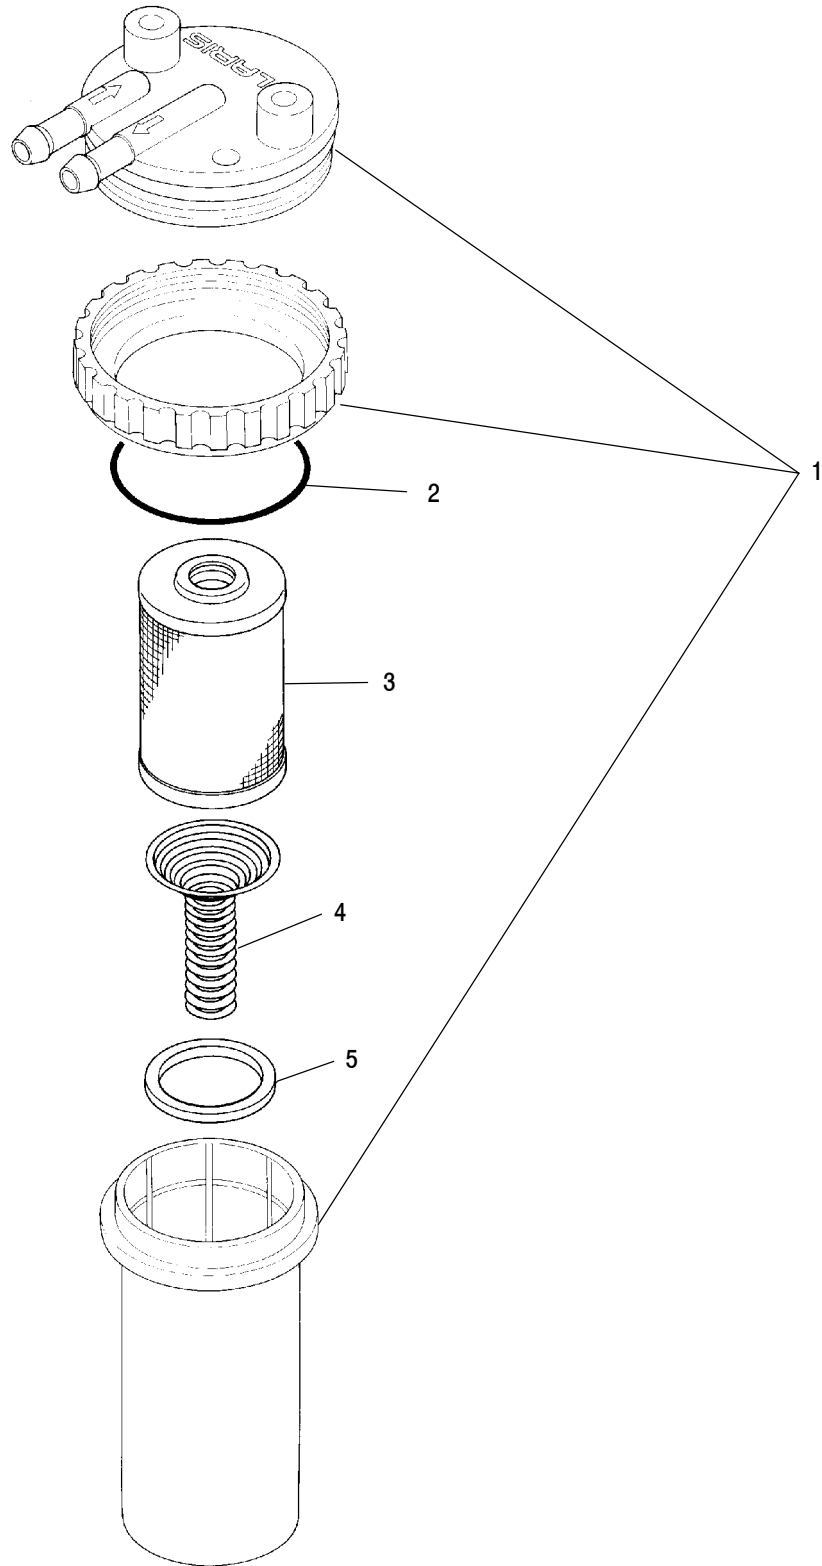

FUEL/WATER SEPARATOR
PRO 785 W004978D and INT'L PRO 785 W004978I

Ref.	Part No.	Qty.	Description
1	3240220	1	Separator, Fuel/Water (Incl. 2-5)
2	3240209	1	O-Ring
3	3240239	1	Element

Ref.	Part No.	Qty.	Description
4	3240238	1	Spring
5	3240240	1	Float