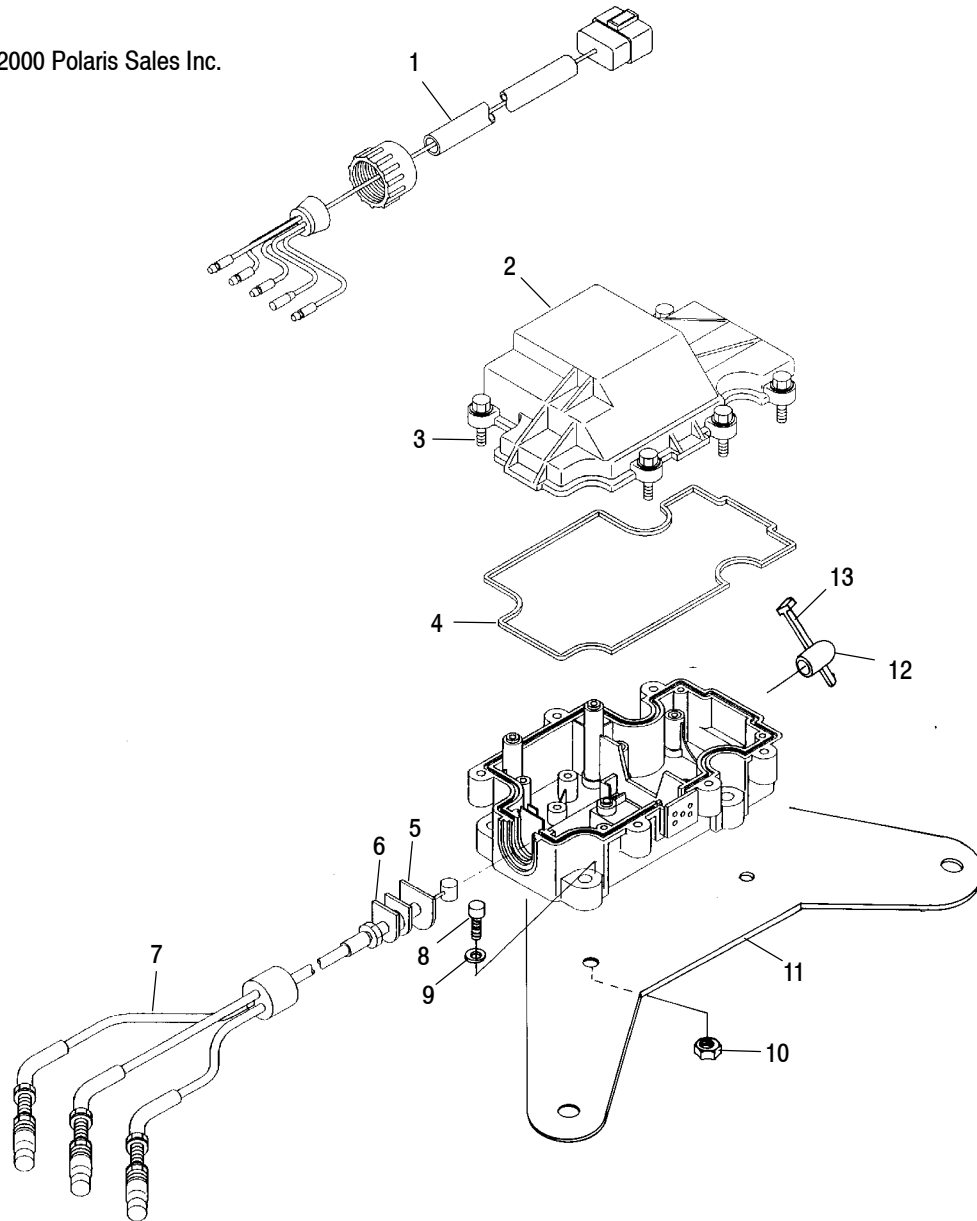

ACTUATOR

PRO 785 W004978D and INT'L PRO 785 W004978I

© 2000 Polaris Sales Inc.

Ref.	Part No.	Qty.	Description
1	3240346	1	Wire, Terminal
2	3240354	1	Asm., Actuator (Incl. 3-7)
3	3240356	6	Bolt and Washer
4	3240357	1	O-Ring
5	3240376	1	Plate
6	3240375	1	Grommet
7	3240355	1	Cable, Wire (Incl. 5,6)

Ref.	Part No.	Qty.	Description
8	7515198	4	Screw
9	7555836	4	Washer, Flat
10	7542133	4	Nut, Nylok
11	-----	1	Bracket, Valve Actuator (See Hull and Body Pg. A5, Ref. 32)
12	5811516	1	Plug, Actuator Box
13	7080138	1	Cable Tie