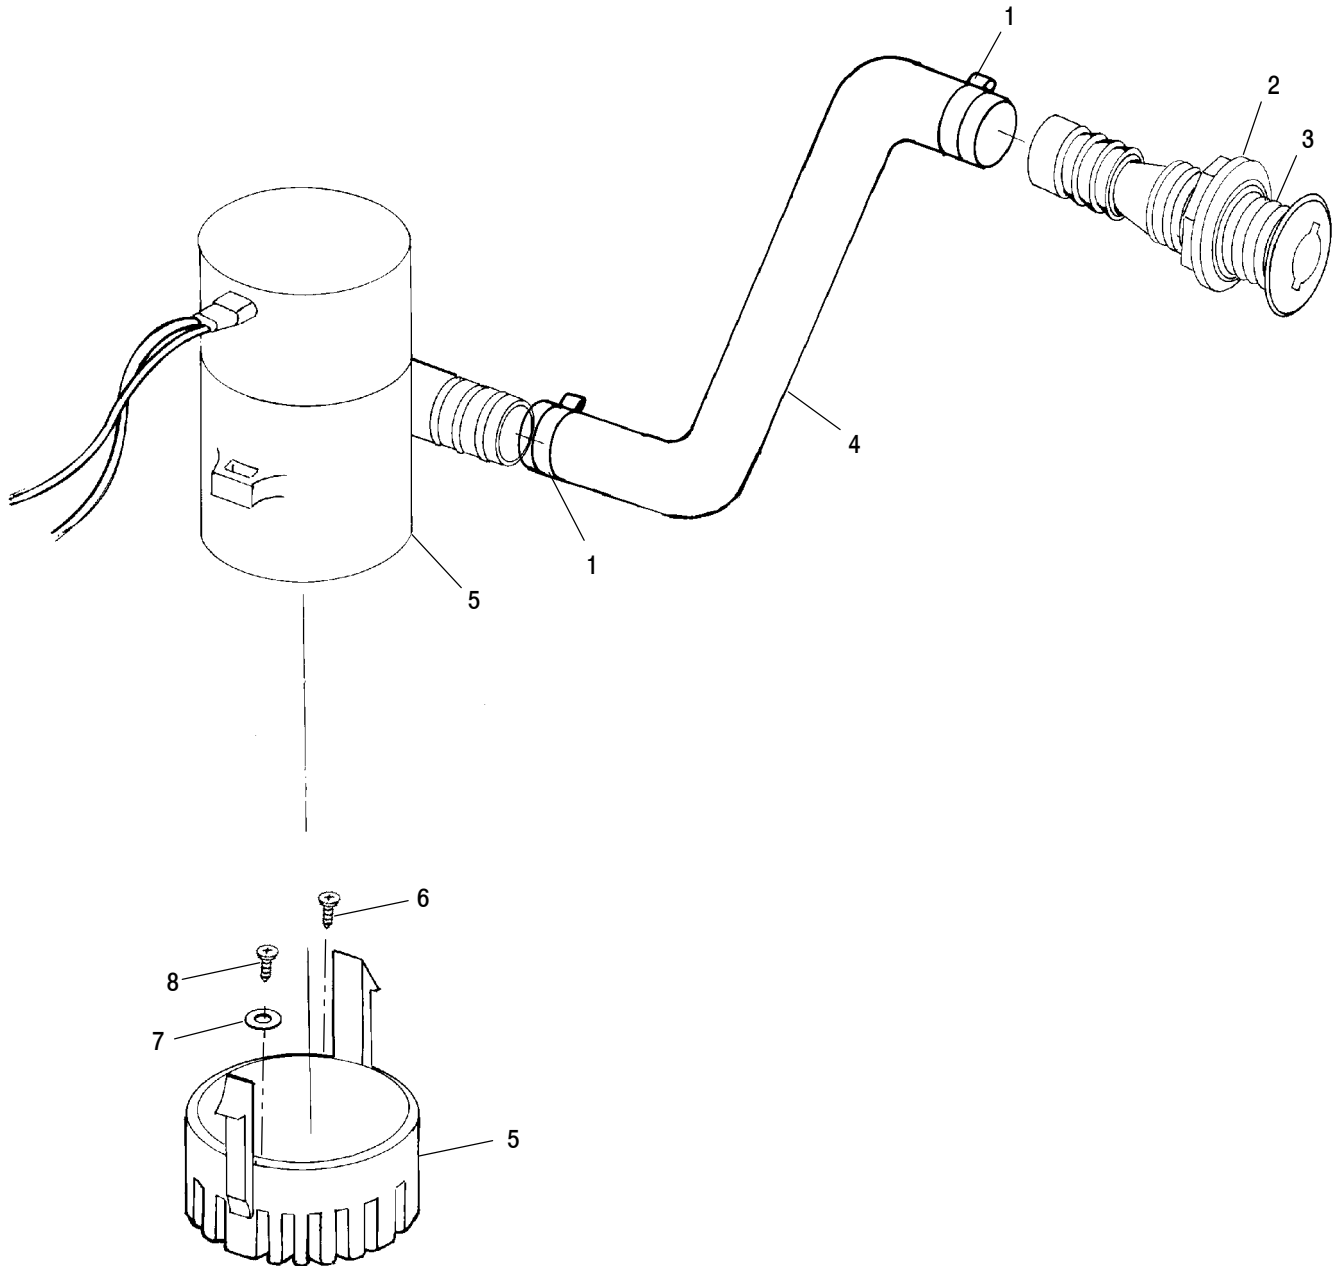

BILGE PUMP

PRO 785 W004978D and INT'L PRO 785 W004978I

Ref.	Part No.	Qty.	Description
1	7080475	2	Clamp, Hose
2	5431444	1	Fitting, Water, Thru Hull
3	5811317	1	Gasket
4	5411314	1	Hose, Bilge Pump Outlet

Ref.	Part No.	Qty.	Description
5	2410085	1	Pump, Bilge
6	7512051	1	Screw
7	7555837	2	Washer, Flat
8	7512052	1	Screw