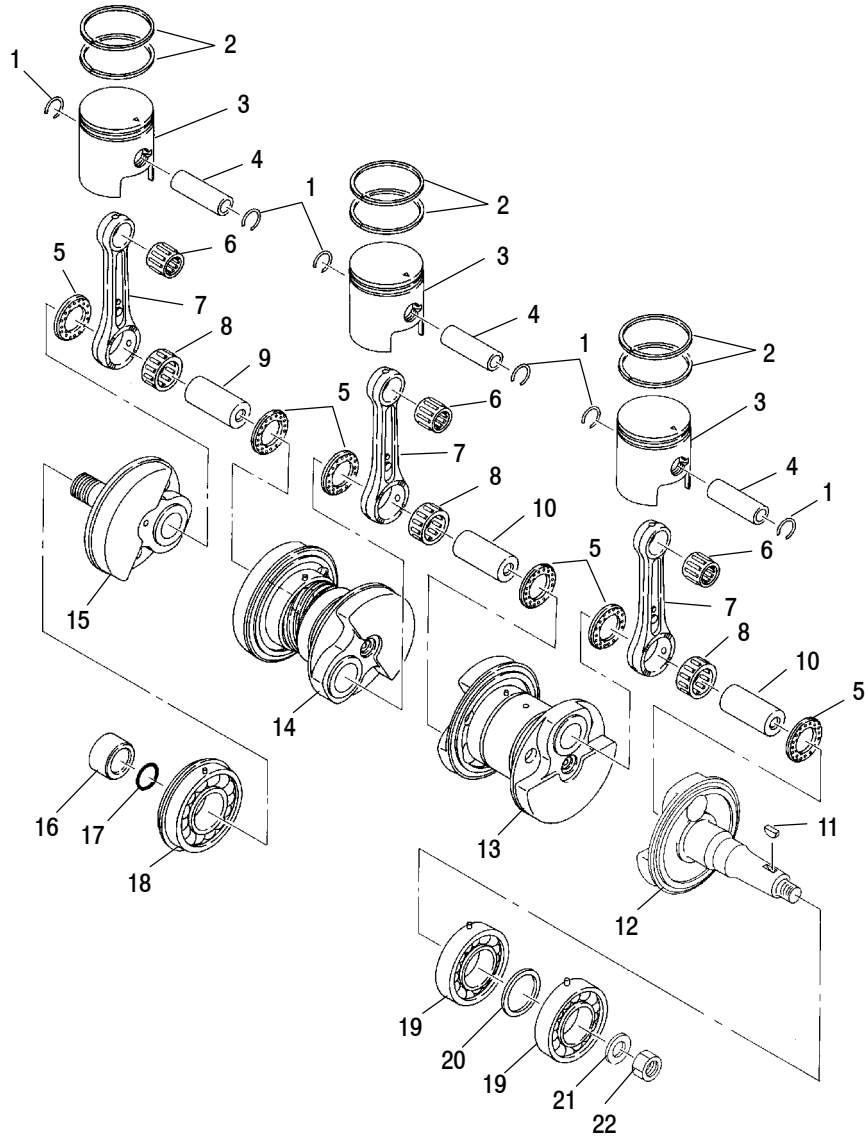

CRANKSHAFT & PISTON

PRO 785 W004978D and INT'L PRO 785 W004978I

Ref.	Part No.	Qty.	Description
1	3083839	6	Clip, Piston Pin
2	3240332	6	Piston Ring, Std.
3	3240329	3	Piston, Std.
4	3085596	3	Pin, Piston
5	3083277	6	Spacer, Crank Pin
6	3085595	3	Bearing, Small End
7	3240326	3	Rod, Connecting
8	3085628	3	Bearing, Large End
9	3240085	1	Pin, Crank
10	3083254	2	Pin, Crank 2
11	3085597	1	Key, Woodruff
12	3240320	1	Asm., Crankshaft
	3240321	1	(Incl. 5,7-10,12-15,18-20) Crankshaft 1 (MAG Side)

Ref.	Part No.	Qty.	Description
13	3240322	1	Crankshaft, Center (Incl. 5,7-10,13,14)
	3240323	1	Crankshaft (MAG Side)(Incl. 10)
14	3240324	1	Crankshaft (PTO Side)(Incl. 9)
15	3240325	1	Crankshaft 3 (PTO Side)
16	3240327	1	Ring, Wear
17	3240328	1	O-Ring
18	3084545	1	Bearing, Ball
19	3084544	6	Bearing, Ball
20	3240088	1	Spacer
21	3085598	1	Washer
22	3083093	1	Nut