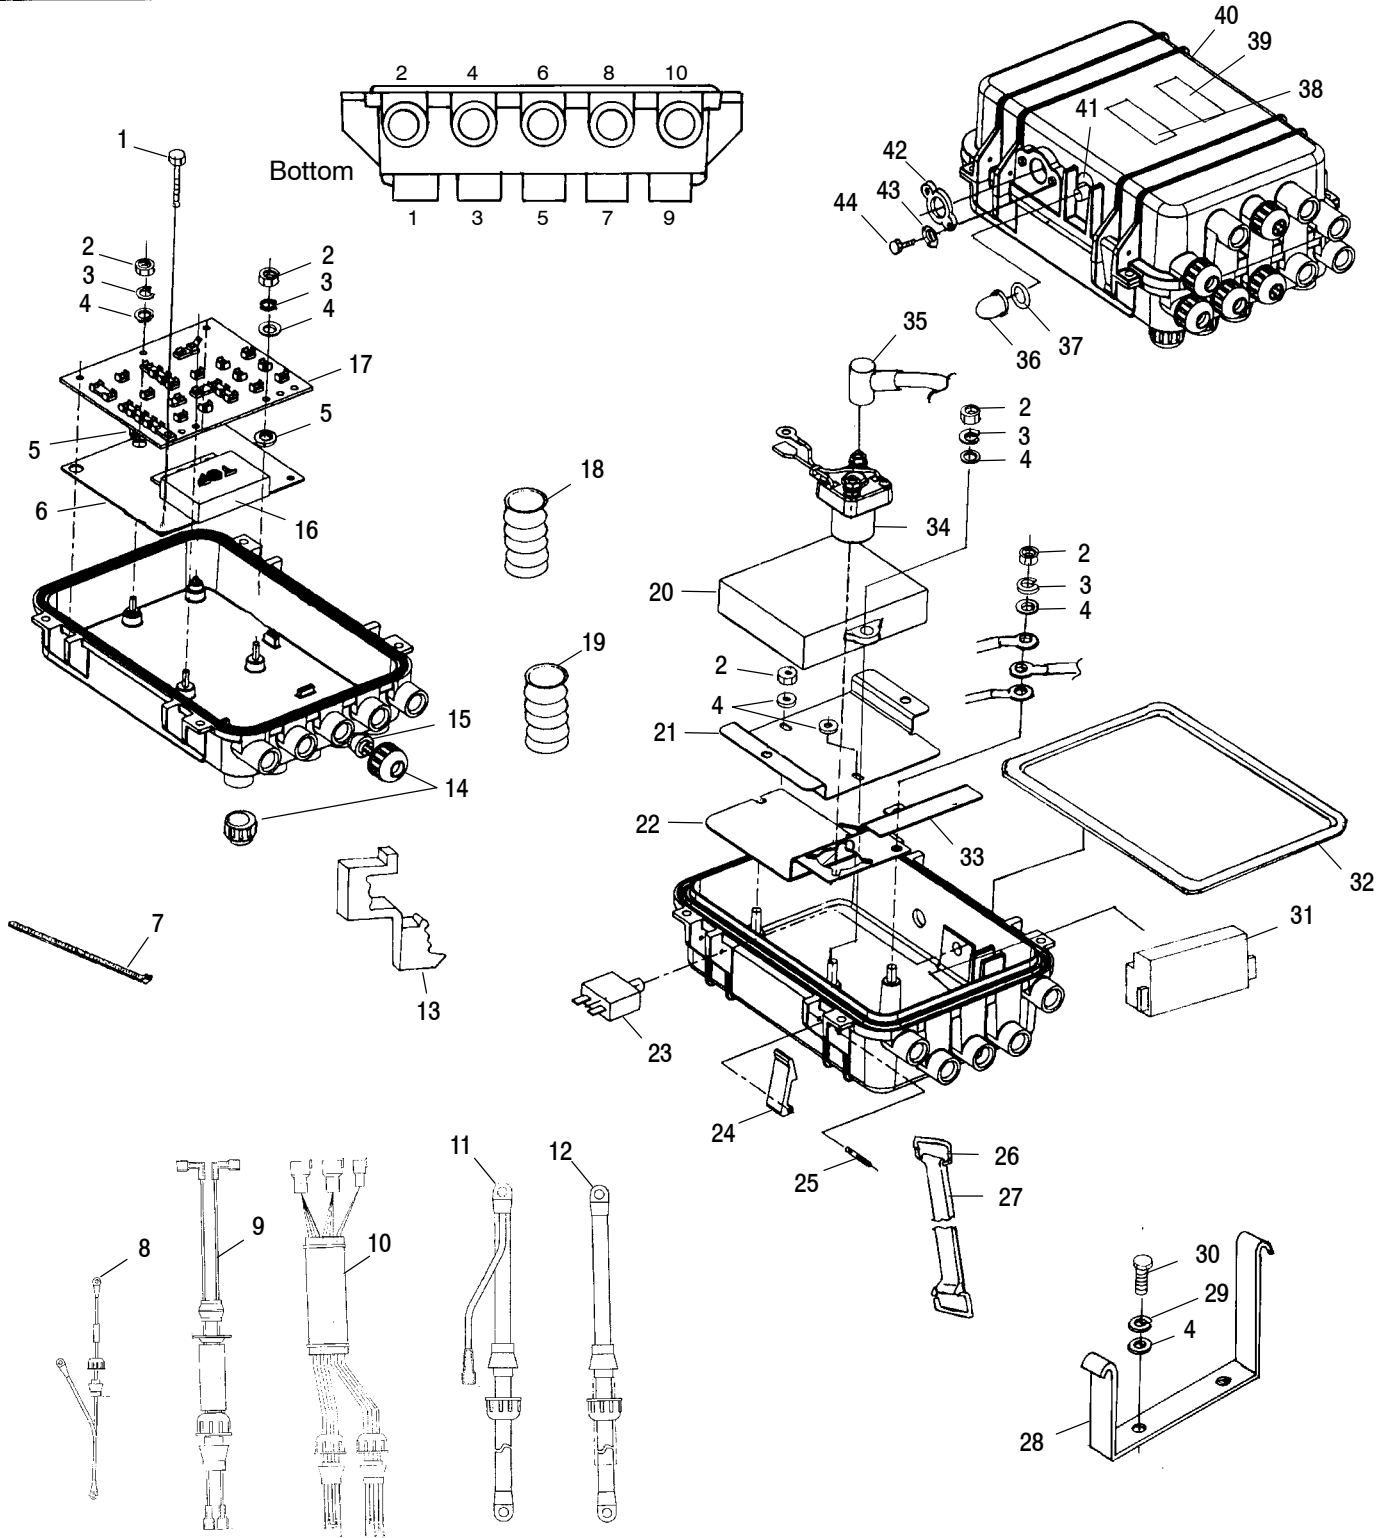

ELECTRICAL BOX

PRO 785 W004978D and INT'L PRO 785 W004978I

Watercraft Electrical Box Routing

Model	HOLE NUMBERS									
	1	3	5	7	9	2	4	6	8	10
SLX	ON & OFF		MFD		BILGE	GRND & TEMP	FUEL SEND	OIL SEND	EXHAUST ACTUATOR	TRIM