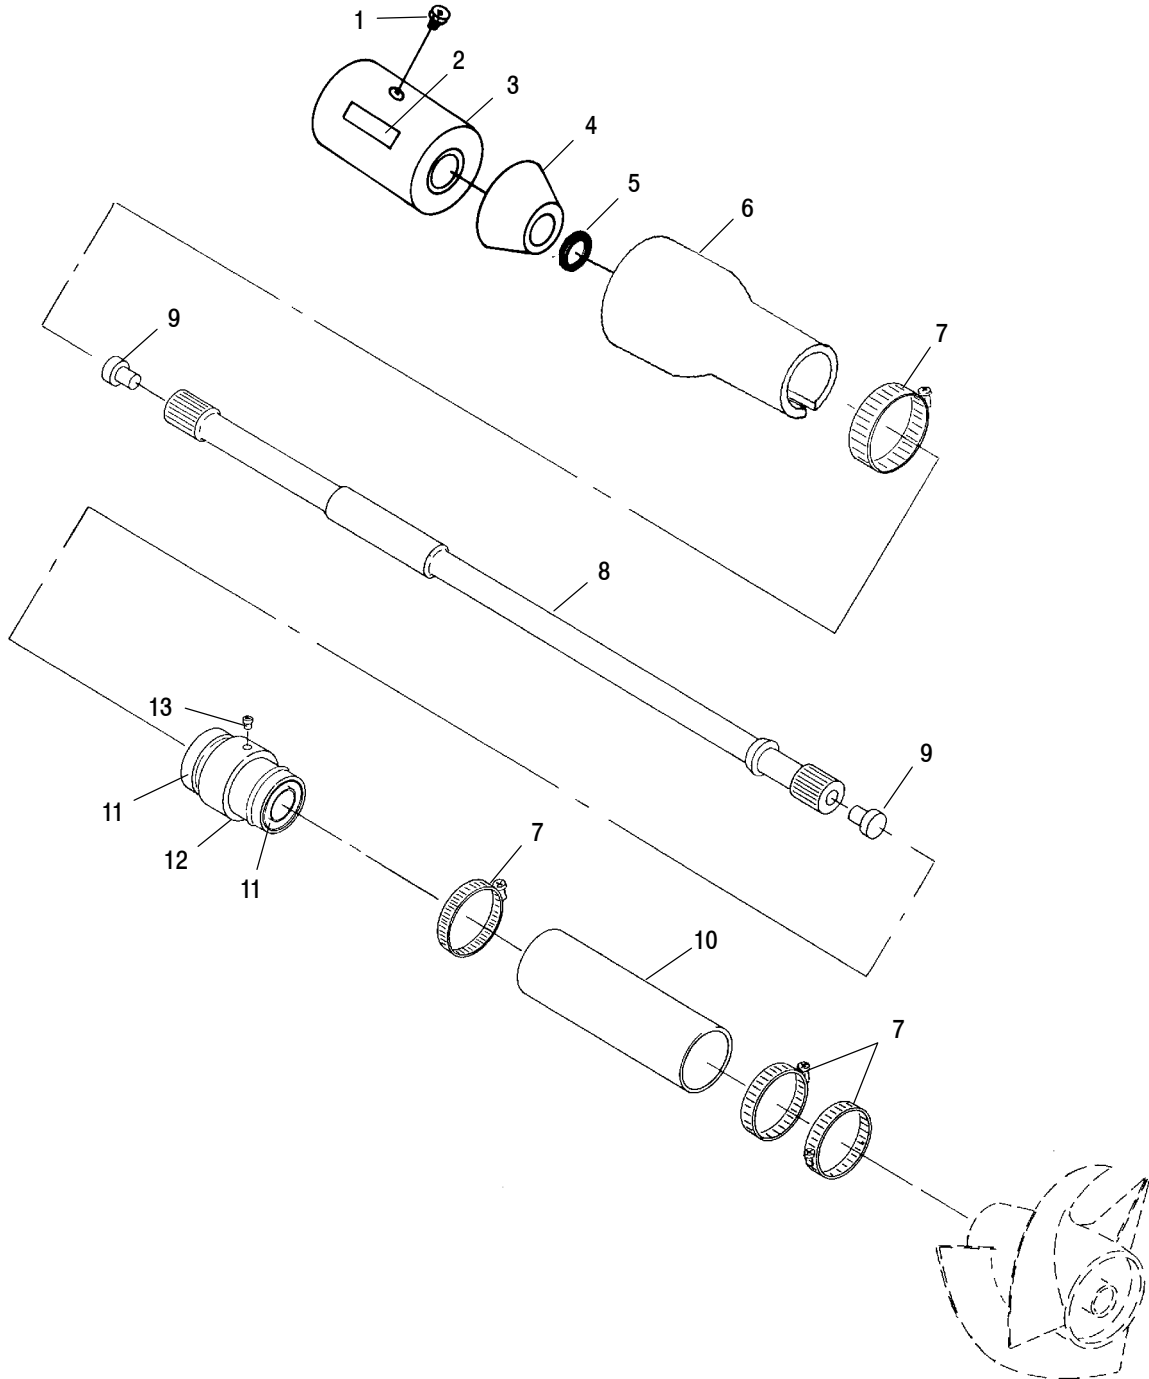

DRIVE SYSTEM
PRO 785 W004978D and INT'L PRO 785 W004978I

Ref.	Part No.	Qty.	Description
1	7080479	1	Fitting, Lubrication
2	7074963	1	Decal - Coupler, Drive Shaft
3	5130844	1	Coupler, Drive
4	5410662	1	Seal, Impeller
5	5410735	1	O-Ring
6	5431412	1	Shroud, Coupler
7	7080481	4	Clamp, Hose

Ref.	Part No.	Qty.	Description
8	5131204	1	Shaft, Drive
9	5410663	2	Bumper, Drive Shaft
10	5411027	1	Hose, Bearing Housing
11	3610040	2	Seal, Bearing
12	1341145	1	Asm., Bearing Housing (Incl. 11,13)
13	7080629	1	Fitting, Lubrication