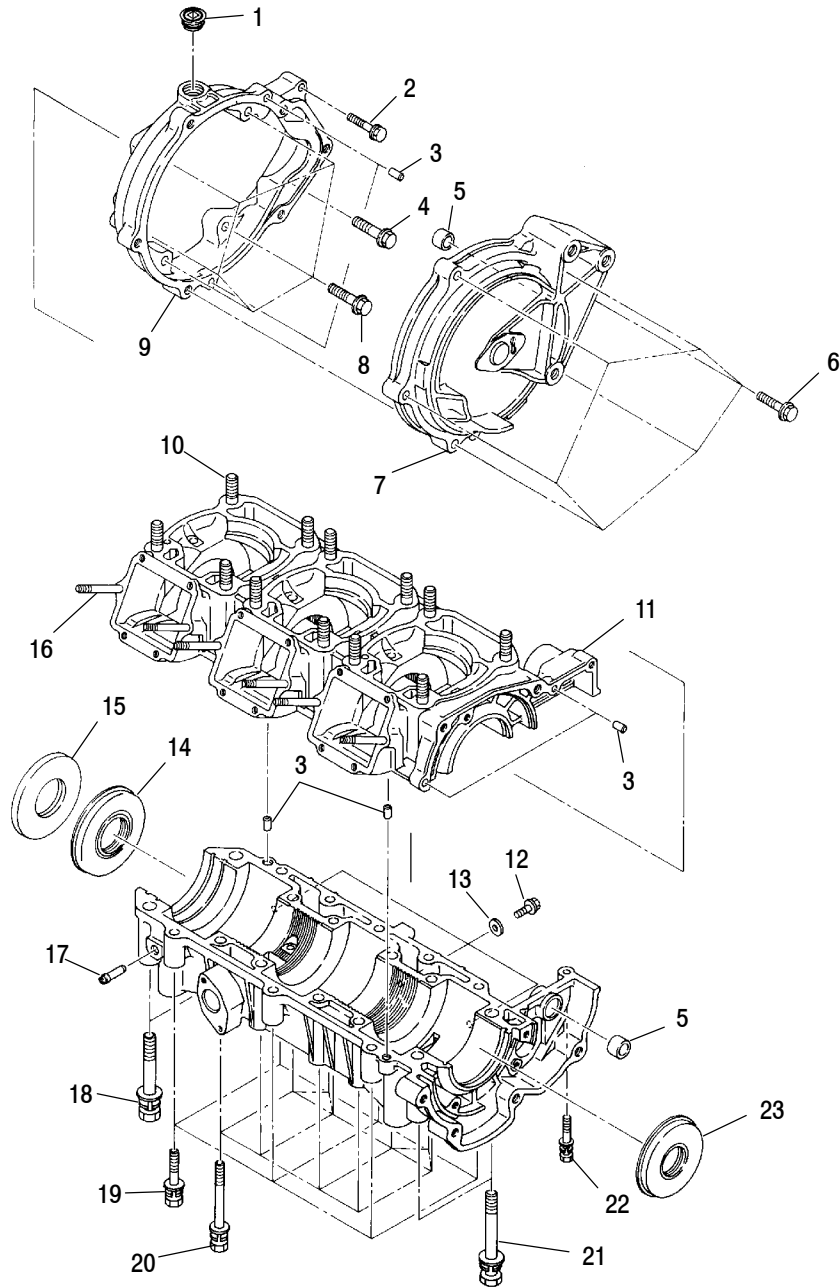

CRANKCASE

PRO 785 W004978D and INT'L PRO 785 W004978I

Ref.	Part No.	Qty.	Description
1	3240046	1	Plug, Rubber
2	3240047	1	Bolt, Flange
3	3080103	6	Pin, Dowel
4	3240048	1	Bolt, Flange
5	3083669	2	Bushing
6	3240285	6	Bolt, Flange
7	3240300	1	Cover, MAG (Incl. 5)
8	3084134	5	Bolt, Flange
9	3240299	1	Crankcase 3 (Incl. 3)
10	3240032	12	Stud
11	3240368	1	Asm., Gearcase (Incl. 3,5,10,11,16-22)
12	3240040	3	Bolt, Flange

Ref.	Part No.	Qty.	Description
13	3082758	3	Gasket
14	3240042	1	Seal, Oil (PTO Inside)
15	3240043	1	Seal, Oil (PTO Outside)
16	3240369	6	Stud
17	3083798	2	Pipe, Pulse
18	3240035	2	Bolt and Washer
19	3240038	6	Bolt and Washer
20	3240037	10	Bolt and Washer
21	3240036	2	Bolt and Washer
22	3240039	1	Bolt and Washer
23	3240041	1	Seal, Oil (MAG Side)