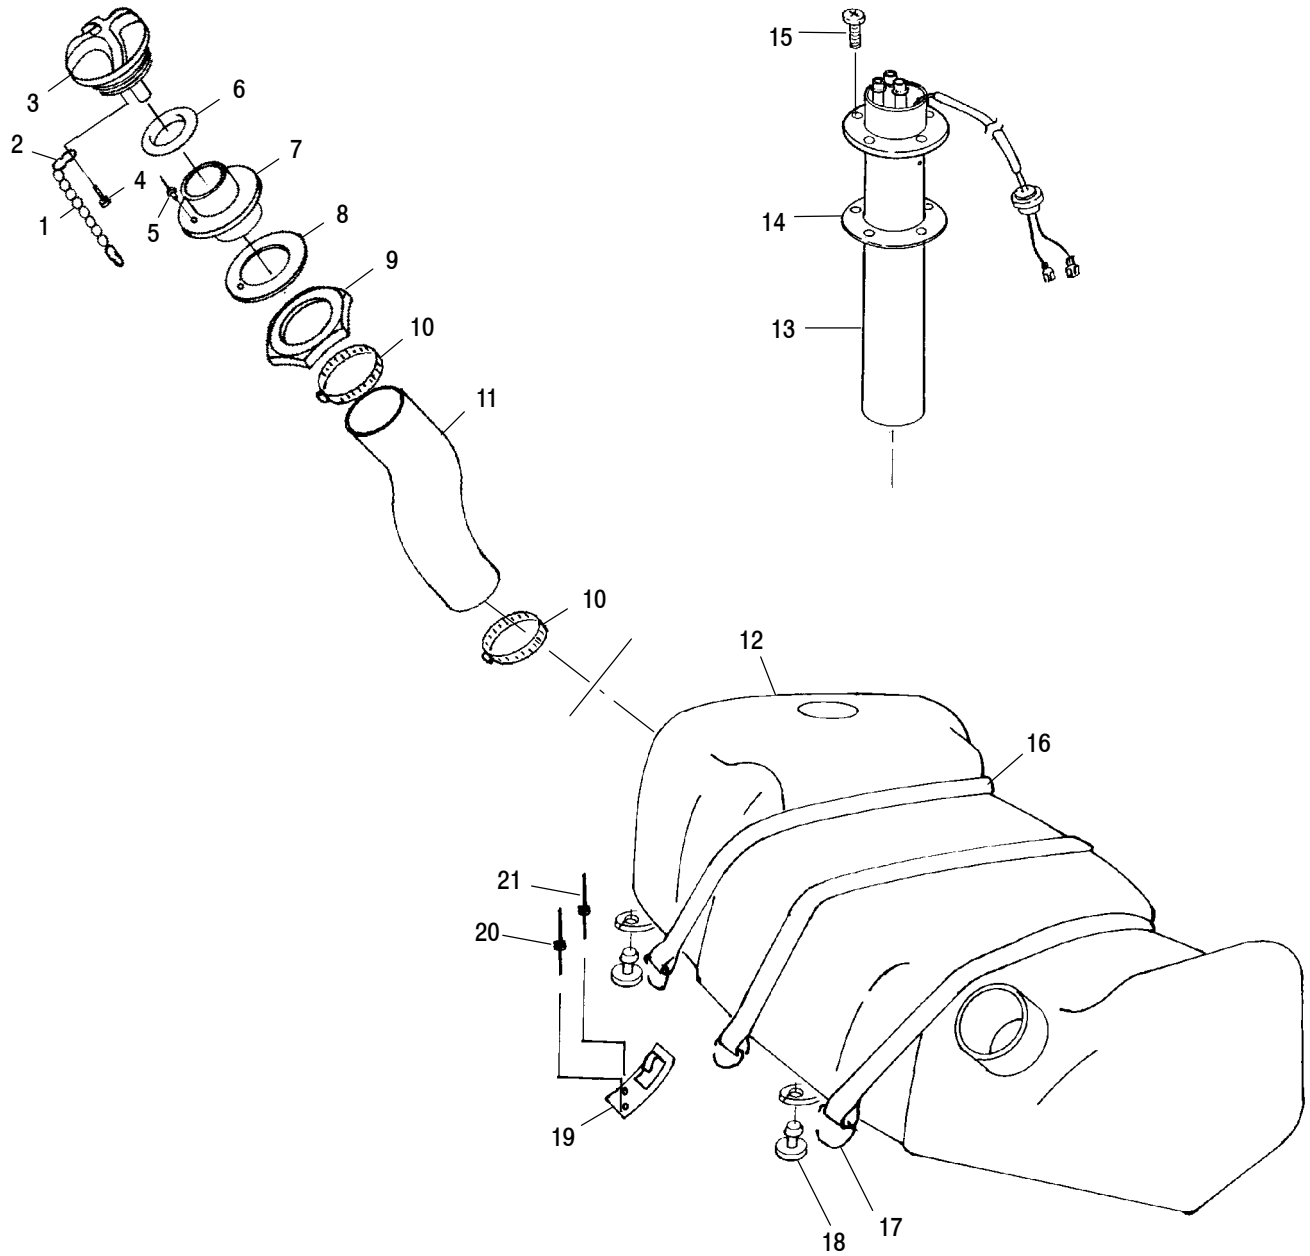

FUEL TANK

PRO 785 W004978D and INT'L PRO 785 W004978I

Ref.	Part No.	Qty.	Description
1	7080710	1	Chain, Cap Retainer
2	7080442	2	Coupling, End
3	2520177	1	Cap, Fuel
4	7511873	1	Screw
5	7621229	1	Rivet
6	5411305	1	Seal, Fuel Cap
7	5433553	1	Inlet, Fuel
8	5811492	1	Seal, Fuel Inlet
9	5433621	1	Nut, Fuel Inlet
10	7080446	2	Clamp, Hose

Ref.	Part No.	Qty.	Description
11	5411566	1	Hose, Fuel Fill
12	5432498	1	Tank, Fuel
13	2410107	1	Sender/Pick-Up, Fuel
14	5810858	1	Gasket, Sending Unit
15	7512045	5	Screw
16	5410854	3	Strap, Rubber
17	5224577	6	D-Hook
18	5410467	4	Dampener, Vibration
19	5240134	6	Clip, Strap
20	7661051	2	Rivet
21	7621479	10	Rivet