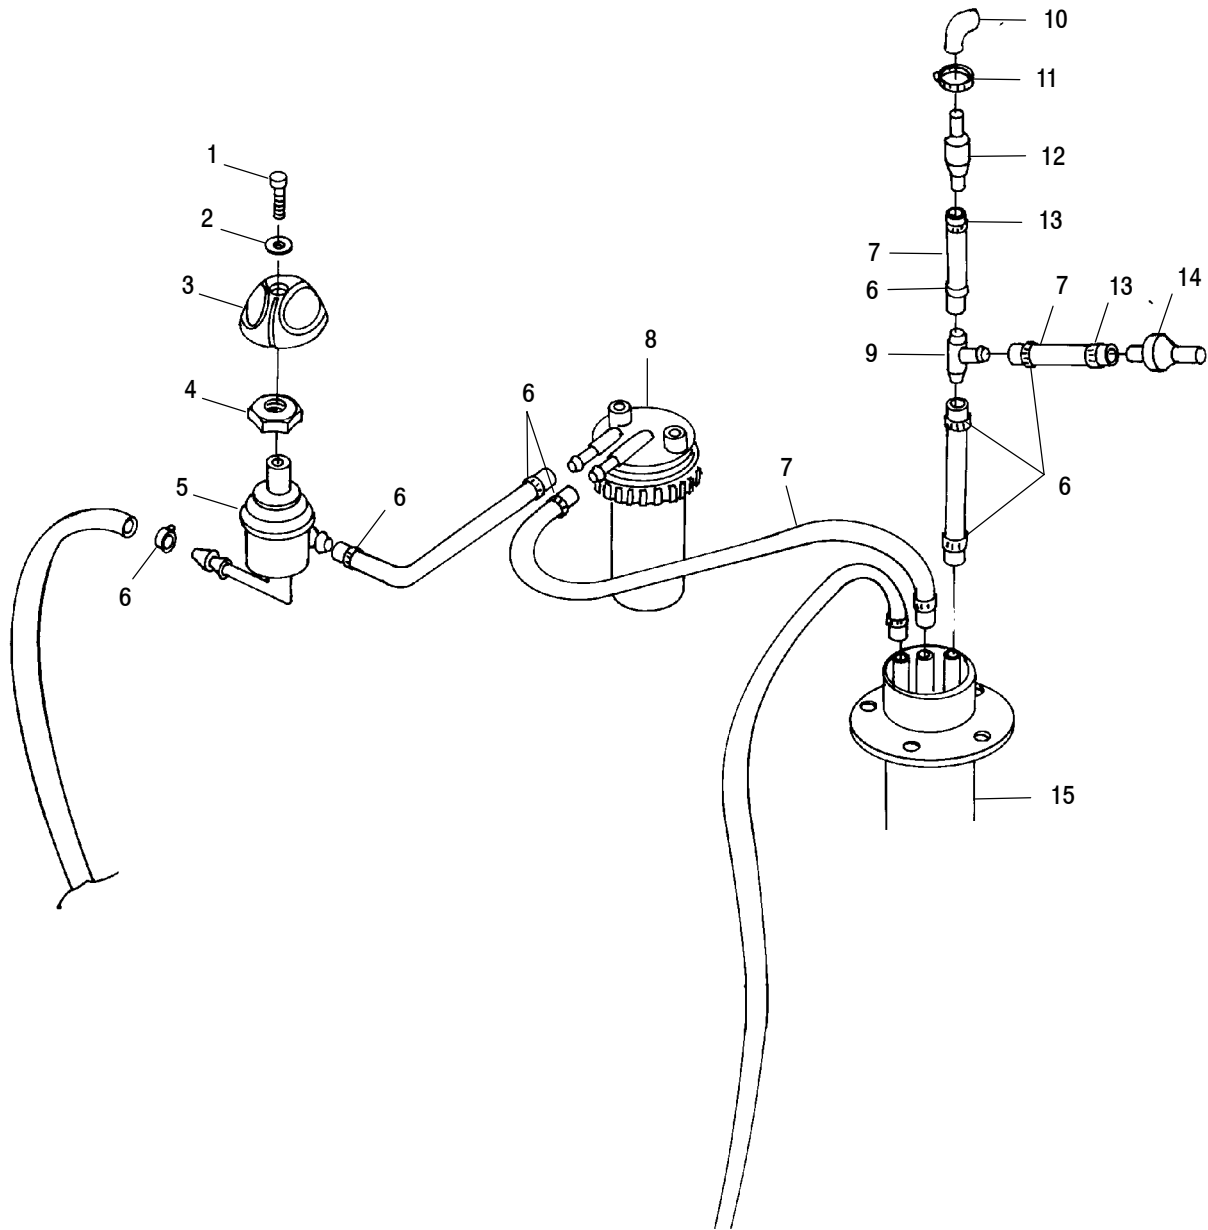

Ref.	Part No.	Qty.	Description
1	1060125	1	Plug, Bilge
2	7512045	2	Screw
3	1060126	2	U-Bolt
4	7555870	4	Washer, Dish, Rubber
5	5431392-070	1	Handle, Grab
6	5432582-070	1	Bumper, Corner, LH
7	5521473-070	1	Rail, Rub, Side, LH
	5521474-070	1	Rail, Rub, Side, RH
8	5431740	2	Bumper, Corner
9	5410720	1	Grommet
10	5433124-177	1	Pod, Steering
11	7077480	1	Decal - Recommended Oil
12	5431950-070	1	Insert, Front Bumper
13	5411386-070	1	Bumper, Front, Short w/Bra
14	7621488	40	Rivet
15	2690148	1	Bra, Splash
16	7621462	6	Rivet
17	5431994-070	28	Plug, Bumper, Rear
18	5431951-070	1	Nut, Front Bumper
19	5410682	1	Grommet, Vent
20	5431741	2	Bumper, Deck
21	5811477-070	2	Pad, Footwell, Front

Ref.	Part No.	Qty.	Description
22	7555891	4	Washer, Special
23	7555838	4	Washer, Lock
24	7517439	4	Screw
25	7515198	12	Screw
26	7555839	12	Washer, Flat
27	5811440	12	Washer, Rubber
28	5432467-070	1	Sponson, Black, LH
	5432468-070	1	Sponson, Black, RH
29	5811478-070	2	Pad, Footwell, Center
30	5521371	1	Seal, Seat
31	7080514	6	Clip, Xmas Tree
32	5242318	1	Bracket, Valve Actuator (See Actuator Pg. C10)
33	7552610	4	Washer, Lock
34	7555831	4	Washer, Flat
35	7515357	4	Screw
36	7541931	2	Nut, Lock
37	7555837	2	Washer, Flat
38	5432583-070	1	Bumper, Corner, RH
39	7621492	2	Rivet
40	5811453-070	1	Pad, Footwell, Rear
41	5521412-070	1	Rail, Rub, Rear

Ref.	Part No.	Qty.	Description
11	5411566	1	Hose, Fuel Fill
12	5432498	1	Tank, Fuel
13	2410107	1	Sender/Pick-Up, Fuel
14	5810858	1	Gasket, Sending Unit
15	7512045	5	Screw
16	5410854	3	Strap, Rubber
17	5224577	6	D-Hook
18	5410467	4	Dampener, Vibration
19	5240134	6	Clip, Strap
20	7661051	2	Rivet
21	7621479	10	Rivet

FUEL SYSTEM

PRO 785 W004978D and INT'L PRO 785 W004978I

Ref.	Part No.	Qty.	Description
1	7516302	1	Screw
2	7555840	1	Washer, Flat
3	5432836-070	1	Knob, Fuel Valve
4	5431451	1	Nut, Fuel Valve
5	7052166	1	Valve, On/Off
6	7080476	13	Clamp, Hose
7	8450046-1525	AR	Line, Fuel
8	-----	1	Separator, Fuel/Water (See Fuel/Water Separator Pg. C11, Ref. 1)