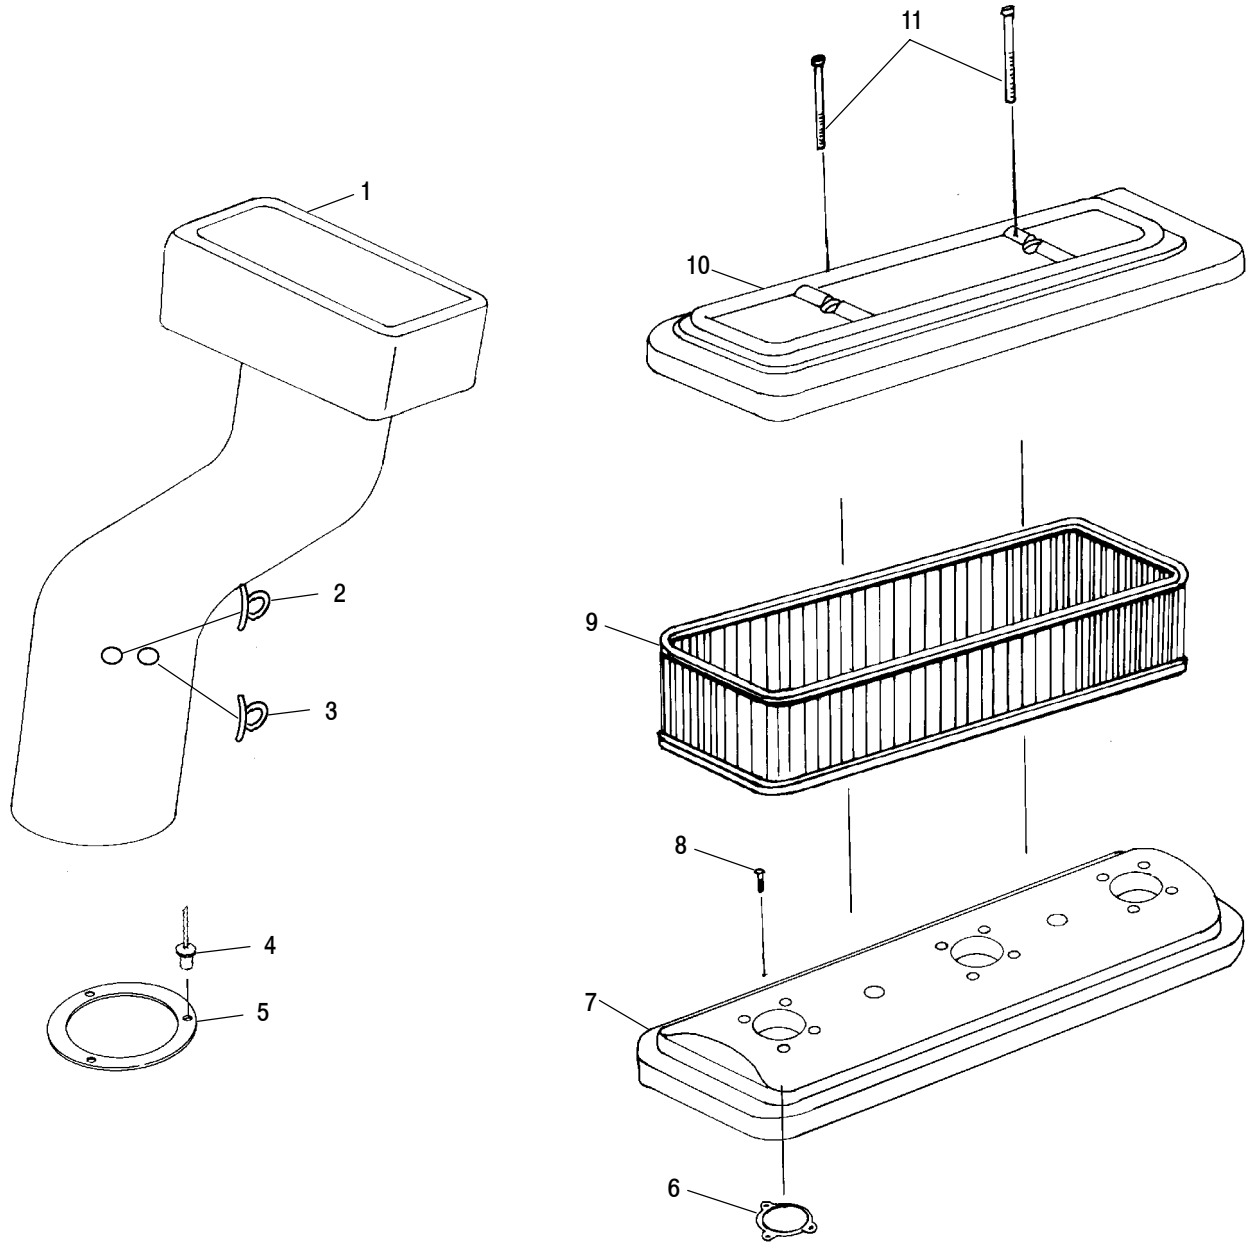

AIR VENT

PRO 785 W004978D and INT'L PRO 785 W004978I

Ref.	Part No.	Qty.	Description
1	5432676	1	Duct, Air Intake, Hull
2	5521342	1	Retainer, Vent, Fuel
3	5521339	1	Retainer, Vent, Oil
4	7621479	3	Rivet
5	5410650	1	Seal, Air Intake Duct
6	5830115	3	Gasket, Arrestor

Ref.	Part No.	Qty.	Description
7	5630658	1	Base, Air Intake
8	7516817	12	Screw
9	2530019	1	Filter, Intake
10	5432443-070	1	Cover, Intake
11	7517201	2	Screw