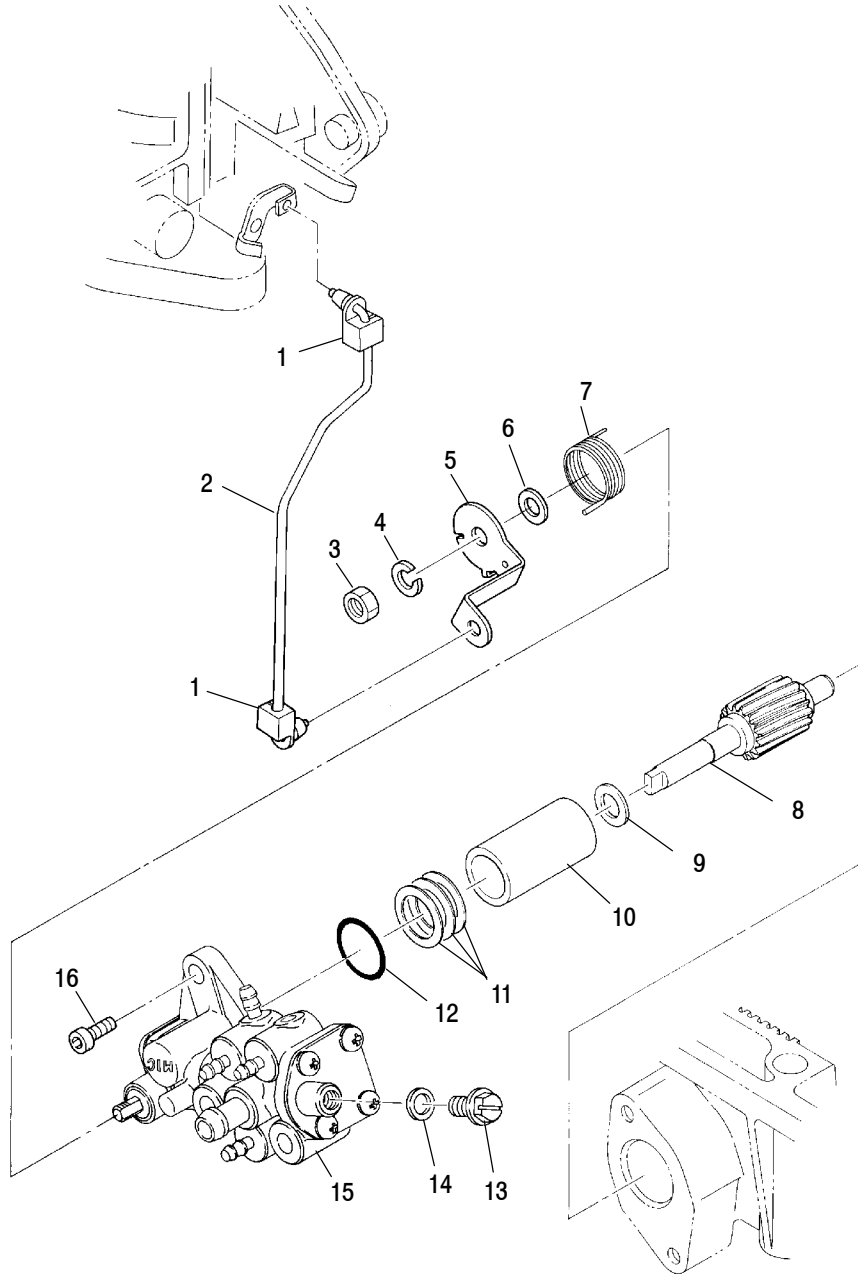

OIL PUMP

PRO 785 W004978D and INT'L PRO 785 W004978I

Ref.	Part No.	Qty.	Description
1	3240234	2	Bushing, Linkage
2	3240350	1	Rod
3	3240232	1	Nut
4	3240233	1	Washer, Spring
5	3240337	1	Lever, Control
6	3240229	1	Collar, Camshaft
7	3240242	1	Spring, Return
8	3083131	1	Gear, Small
9	3083130	1	Spacer

Ref.	Part No.	Qty.	Description
10	3240101	1	Bushing
11	3083671	AR	Spacer 1 (0.15mm)
	3083672	AR	Spacer 2 (0.3mm)
	3083673	AR	Spacer 3 (0.6mm)
12	3083127	1	O-Ring
13	3240096	1	Screw, Air Vent
14	3083126	1	Packing
15	3240336	1	Asm., Oil Pump (Incl. 3-7,12-14)
16	3240198	2	Bolt, Socket Head