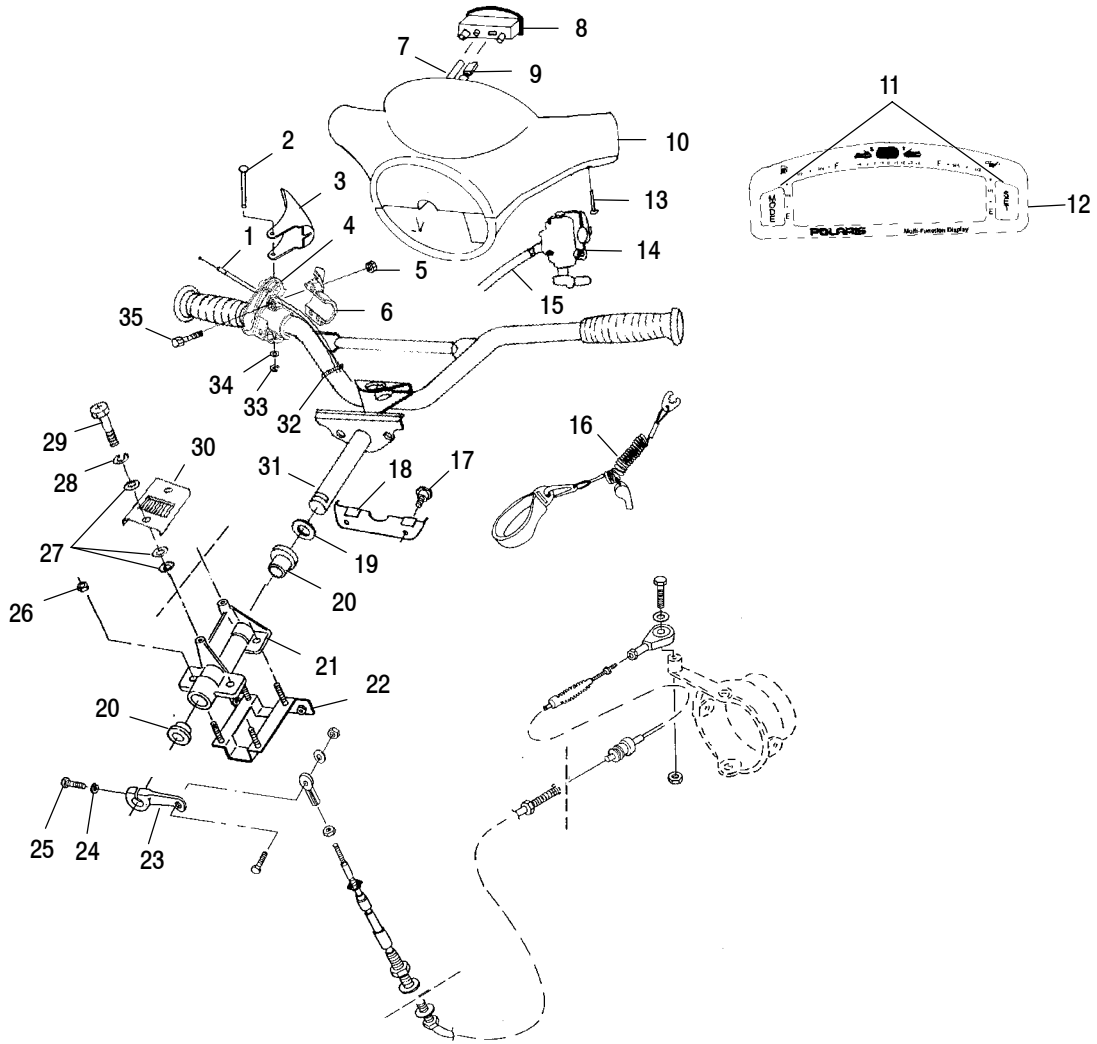

STEERING

PRO 785 W004978D and INT'L PRO 785 W004978I

Ref.	Part No.	Qty.	Description
1	7080504	1	Cable, Throttle
2	7661628	1	Pin, Retaining
3	5432372	1	Lever, Throttle Control
4	5432729	1	Block, Throttle, Split
5	7541931	2	Nut
6	5432728	1	Clamp, Split Throttle
7	8450070-235	1	Line, Pitot, Formed End, 90 Degree
8	3280307	1	Gauge, MFD
9	2434014	1	Asm., Terminal Board, MFD
	2460655	1	Harness, Wire, MFD
10	5432789-070	1	Pad, Handlebar, MFD, Trim
11	2200826	1	Kit - MFD Button Replacement
12	3280266	1	Bezel, MFD w/Overlay
13	7512047	4	Screw
14	4110221	1	Switch, ST/SP/TR/BG/CK/PEB
15	7080668	1	Cable, Choke
16	7080675	1	Lanyard w/Whistle
17	7515387	2	Bolt, Shoulder
18	5222677	1	Stop, Steering

Ref.	Part No.	Qty.	Description
19	7555875	2	Bushing
20	5431382	2	Bushing, Steering Support
21	5131509	1	Hub, Support, Steering
22	1060101	1	Plate, Bolt
23	5131441	1	Arm, Steering
24	7552610	3	Washer, Lock
25	7515375	1	Screw
26	7542335	4	Nut, Nylok
27	7555837	6	Washer, Flat
28	7552615	2	Washer, Lock
29	7512051	2	Screw
30	5243533	1	Plate, Receiver, Latch
31	1860125-070	1	Handlebar w/Grips
32	7080138	3	Cable Tie
33	7710426	1	Ring, Retaining
34	7555840	1	Washer, Flat
35	7517520	2	Screw