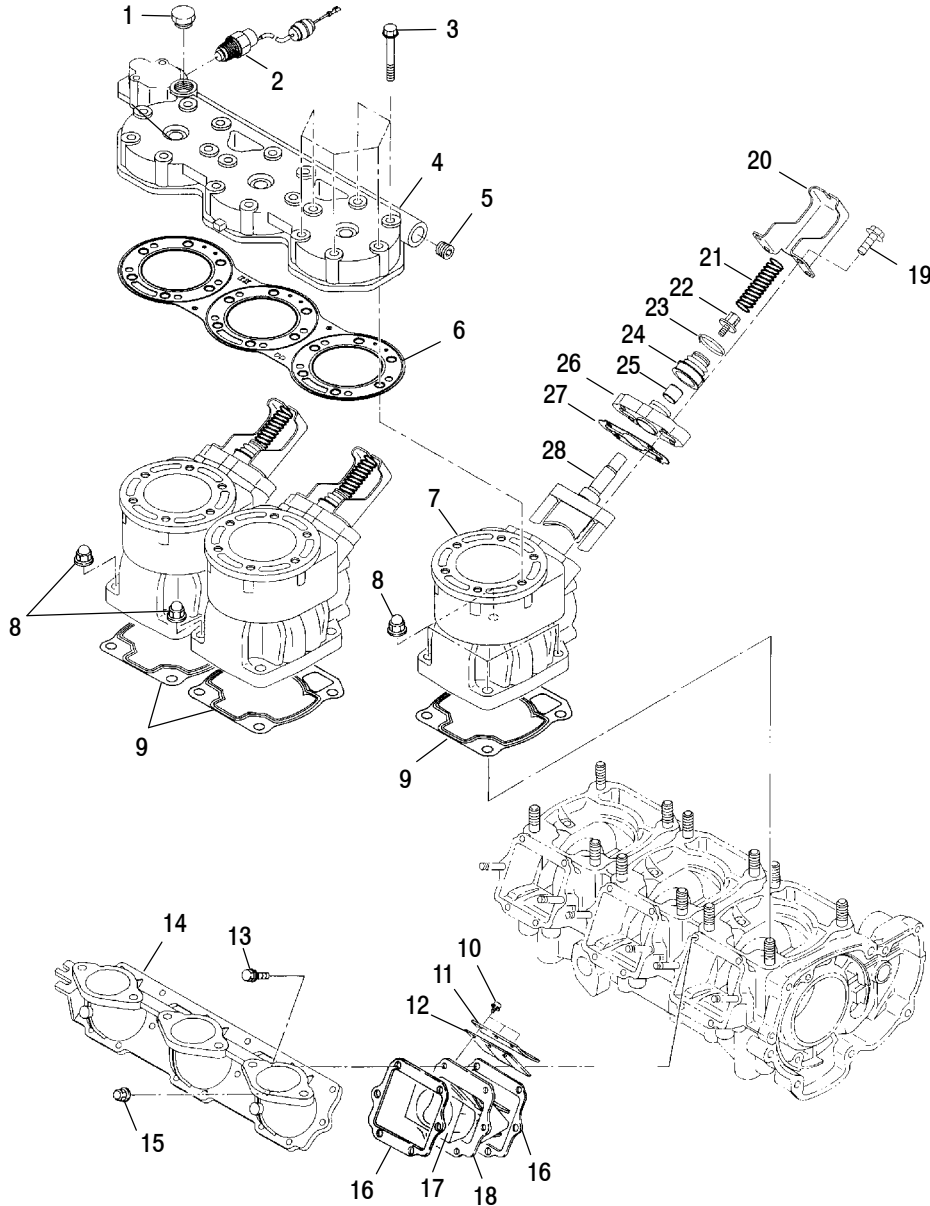

CYLINDER, HEAD & EXHAUST VALVES

PRO 785 W004978D and INT'L PRO 785 W004978I

Ref.	Part No.	Qty.	Description
1	3240219	1	Plug
2	3240223	1	Switch, Thermo, 82 Degree C
3	3085582	18	Bolt, Flange
4	3240370	1	Head, Cylinder
5	3240306	1	Plug
6	3240371	1	Gasket, Head
7	3240301	3	Cylinder
8	3240253	12	Nut, Flange, Cap
9	3240249	3	Gasket, Cylinder
10	3240066	18	Screw and Washer
11	3240065	6	Stopper
12	3240064	6	Valve
13	3240372	12	Bolt, Flange
14	3240307	1	Pipe, Intake

Ref.	Part No.	Qty.	Description
15	3240256	6	Nut, Flange, Cap
16	3084148	6	Gasket, Reed Valve
17	3240310	3	Stuffer
18	3240308	3	Asm., Reed Valve (Incl. 10-12)
19	3240318	12	Bolt, Flange
20	3240314	3	Bracket, Adjuster
21	3240319	3	Spring
22	3240312	3	Bolt, Wire End
23	3240028	3	Band, Wire
24	3240315	3	Boot
25	3240317	3	Bushing
26	3240316	3	Cover, Valve (Incl. 25)
27	3240313	3	Gasket, Valve Cover
28	3240349	3	Valve, Exhaust