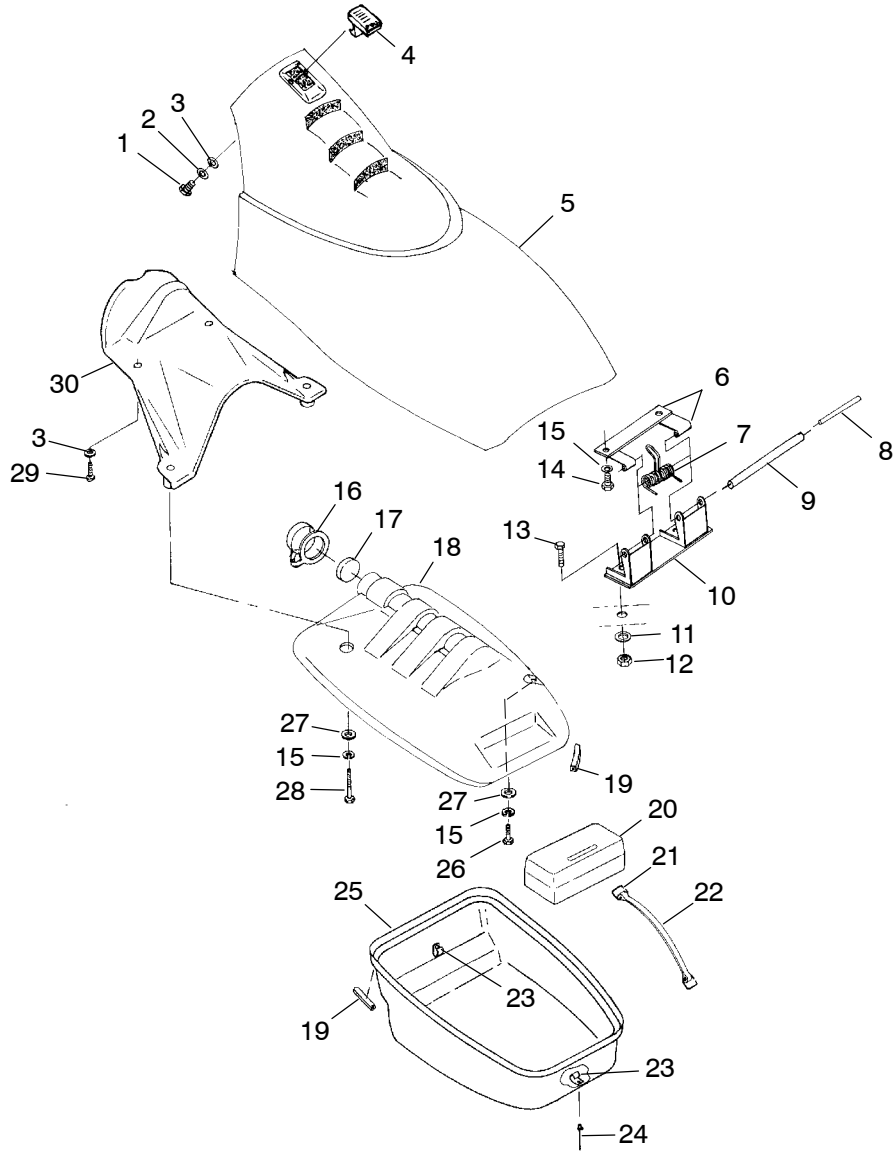

FRONT STORAGE COMPARTMENT

SLX PRO 785 B984978 and INT'L SLX PRO 785 I984978

Ref. Part No.	Qty.	Description
1	7512045	2 Screw
2	7552615	2 Washer, Lock
3	7555837	4 Washer, Flat
4	2653008	1 Latch, Compartment Door
5	5432514-177	1 Door, Compartment
6	1060140-067	1 Support, Compartment Door
	5211862	1 Plate, Spring, Support
	5222698	1 Hinge, Upper
7	7041664	1 Spring, Compartment Door Support
8	5333609	1 Pin, Compartment Door Hinge
9	5432747	1 Mandrel, Spring, Compartment Door
10	5211878	2 Plate, Wear, Spring
11	7555831	4 Washer, Flat
12	7542335	2 Nut, Nylok
13	7515365	2 Screw
14	7515121	4 Screw

Ref. Part No.	Qty.	Description
15	7555838	8 Washer, Lock
16	5431398-053	1 Cap, Fire Extinguisher
17	5810799	1 Pad, Foam Fire Extinguisher
18	5432579	1 Lid, Storage, Extinguisher
19	5521252	2 Seal, Front Storage Bucket
20	5431508	1 Box, Tool
21	5224472	2 "D" Hook
22	5410853	1 Strap, Battery Hold-Down
23	5240187	2 Clip
24	7621478	2 Rivet
25	5432526	1 Bucket, Front Storage
26	7515127	2 Screw
27	7555839	4 Washer, Flat
28	7515130	2 Screw
29	7512049	2 Screw
30	5432591	1 Baffle, Air Intake