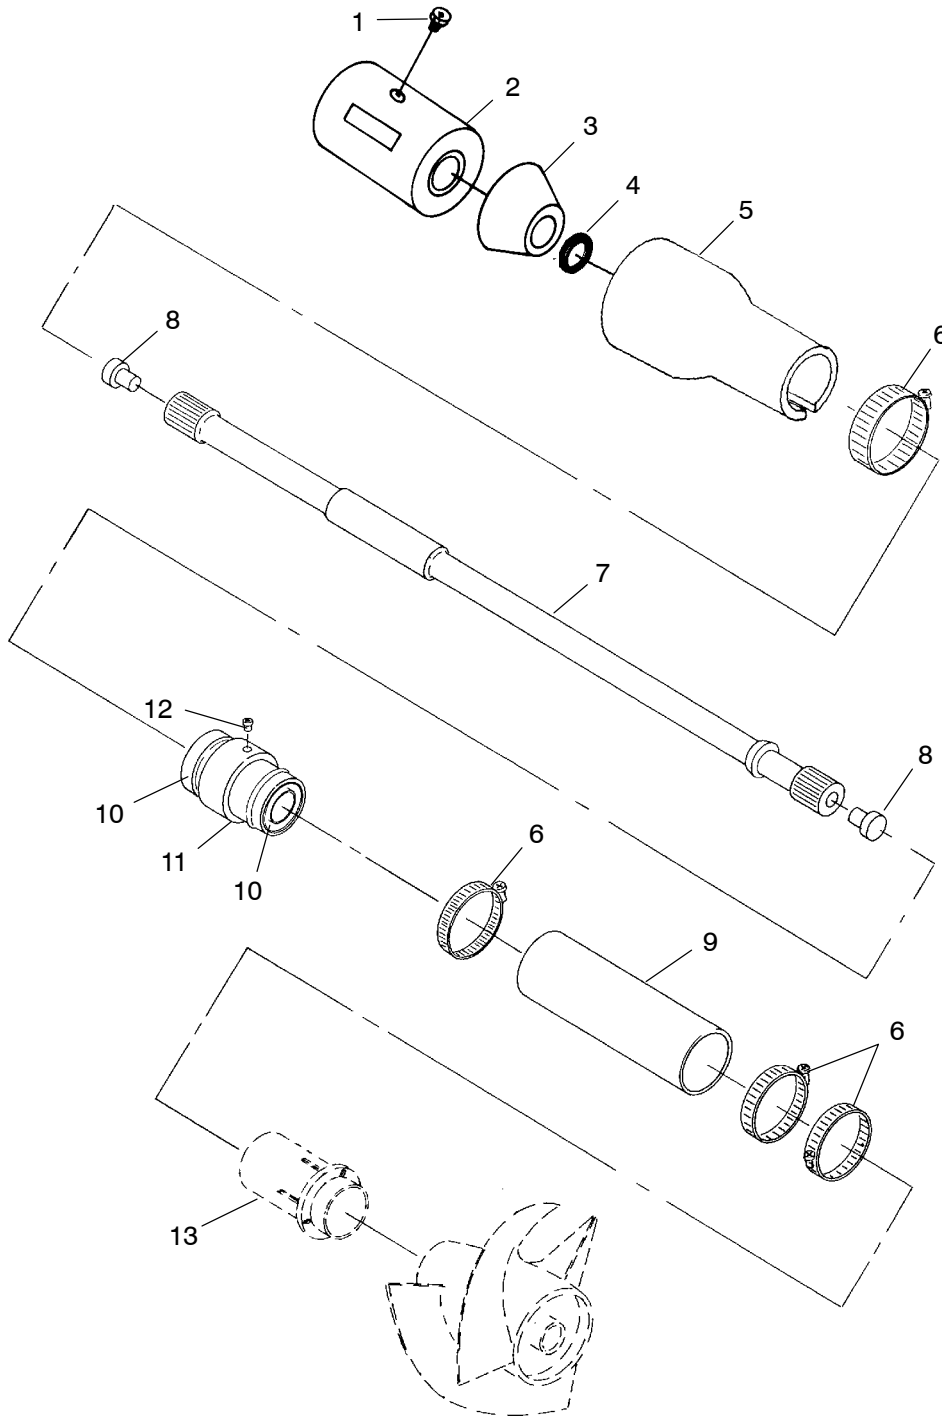

DRIVE SYSTEM

SLX PRO 785 B984978 and INT'L SLX PRO 785 I984978

Ref. Part No.	Qty.	Description
1	7080479	1 Fitting, Lubrication
2	1380053-157	1 Coupler, Drive Shaft
3	5410662	1 Seal, Impeller
4	5410735	1 O-Ring
5	5431412	1 Shroud, Coupler
6	7080481	4 Clamp, Hose
7	5131204	1 Shaft, Drive

Ref. Part No.	Qty.	Description
8	5410663	2 Bumper, Drive Shaft
9	5411027	1 Hose, Bearing Housing
10	3610040	2 Seal, Bearing
11	1341145	1 Housing, Bearing (Incl. 10,12)
12	7080629	1 Fitting, Lubrication
13	5431393	1 Housing, Shaft, Thru-Hull