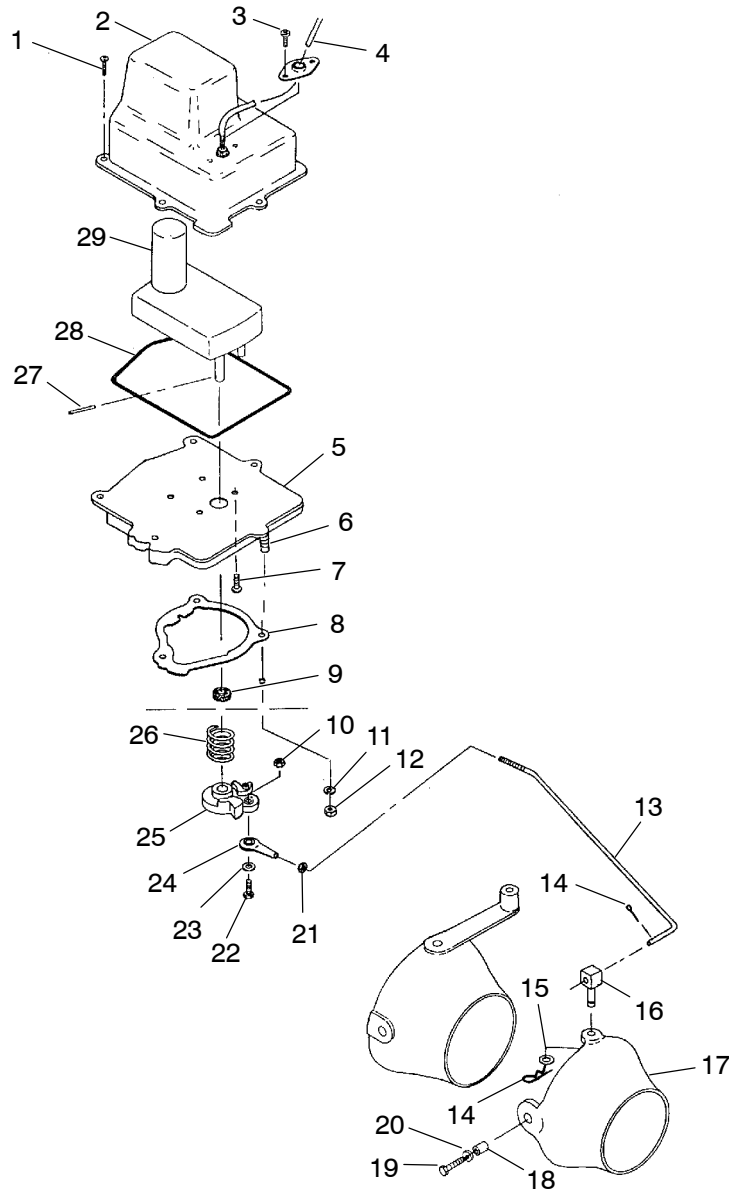

TRIM PACKAGE

SLX PRO 785 B984978 and INT'L SLX PRO 785 I984978

Ref. Part No.	Qty.	Description
1	7512052	5 Screw
2	5431551	1 Cover, Motor
3	7511873	2 Screw
4	2460635	1 Harness, Trim
5	5630798	1 Base, Motor
6	5131050	3 Stud
7	7511872	4 Screw
8	5810818	1 Gasket, Motor Base
9	3610042	1 Seal, Oil
10	7541931	1 Nut, Lock
11	7555839	3 Washer, Flat
12	7542133	3 Nut, Nylok
13	5224670	1 Linkage, Threaded, SLX
14	7661010	2 Pin, Cotter
15	7555866	1 Washer

Ref. Part No.	Qty.	Description
16	-----	1 Swivel, Rod End (See Propulsion Pg. B4, Ref. 28)
17	5431765	1 Nozzle, Trim
18	5130938	2 Collar
19	7515361	2 Screw
20	7555874	2 Washer, Flat
21	1860102	1 Nut
22	7512041	1 Screw
23	7555837	1 Washer, Flat
24	7060154	1 Rod End
25	5432551	1 Lever, Trim
26	7041469	1 Spring, Trim, Heavy
27	7661646	1 Pin, Drive
28	5410756	1 O-Ring, Motor Cover
29	4170018	1 Gear Motor