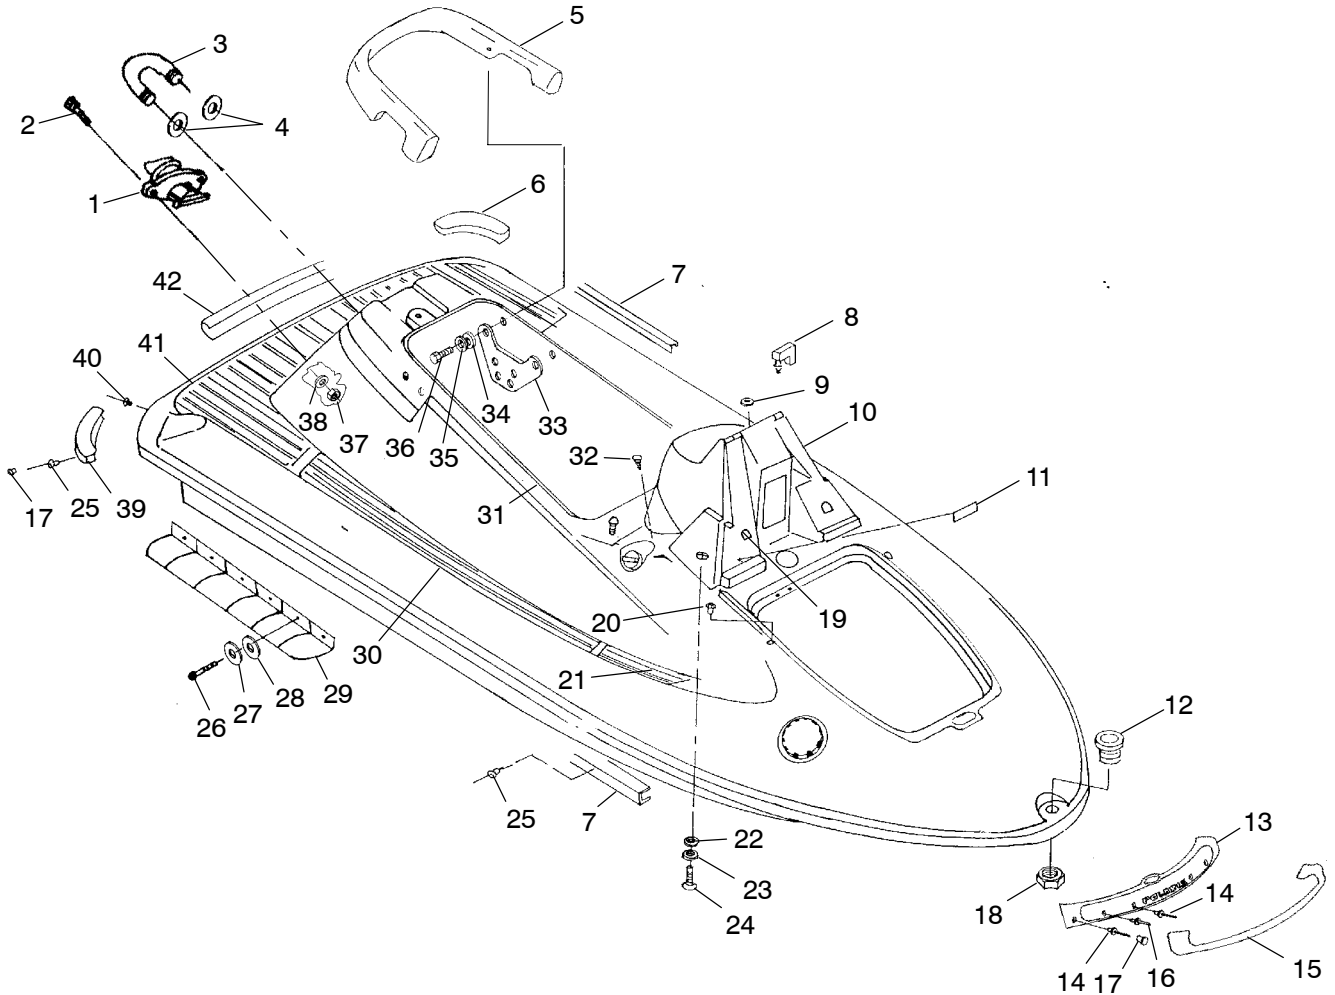

HULL and BODY

SLX PRO 785 B984978 and INT'L SLX PRO 785 I984978

Ref. Part No.	Qty.	Description
1	1060125	1 Plug, Bilge
2	7512045	2 Screw
3	1060126	2 U-Bolt
4	7555870	4 Washer, Dish, Rubber
5	5431392-070	1 Handle, Grab
6	5432582-070	1 Bumper, Corner, LH
7	5521473-070	1 Rail, Rub, Side, LH
	5521474-070	1 Rail, Rub, Side, RH
8	5431740	2 Bumper, Corner
9	5410720	1 Grommet
10	5433124-177	1 Pod, Steering
11	7077480	1 Decal - Recommended Oil
12	5431950-070	1 Insert, Front Bumper
13	5411386-070	1 Bumper, Front, Short w/Bra
14	7621488	10 Rivet
15	2690148	1 Bra, Splash
16	7621462	6 Rivet
17	5431994-070	44 Plug, Bumper, Rear
18	5431951-070	1 Nut, Front Bumper
19	5410682	1 Grommet, Vent
20	5431741	2 Bumper, Deck
21	5811477-1083	2 Pad, Footwell, Front
22	7555891	4 Washer, Special

Ref. Part No.	Qty.	Description
23	7555838	4 Washer, Lock
24	7517439	4 Screw
25	7621480	26 Rivet
26	7515198	12 Screw
27	7555839	12 Washer
28	5811440	12 Washer
29	5432467-070	1 Sponson, LH, Black
	5432468-070	1 Sponson, RH, Black
30	5811478-1083	2 Pad, Footwell, Center
31	5521371	1 Seal, Seat
32	7080514	6 Clip, Xmas Tree
33	5242318	1 Bracket, Valve Actuator (See Pg. C10 For Details)
34	7552610	4 Washer, Lock
35	7555831	4 Washer
36	7515357	4 Screw
37	7541931	2 Nut
38	7555837	2 Washer
39	5432583-070	1 Bumper, Corner, RH
40	7621479	2 Rivet
41	5811453-1083	1 Pad, Footwell, Rear
42	5521412-070	1 Rail, Rub, Rear