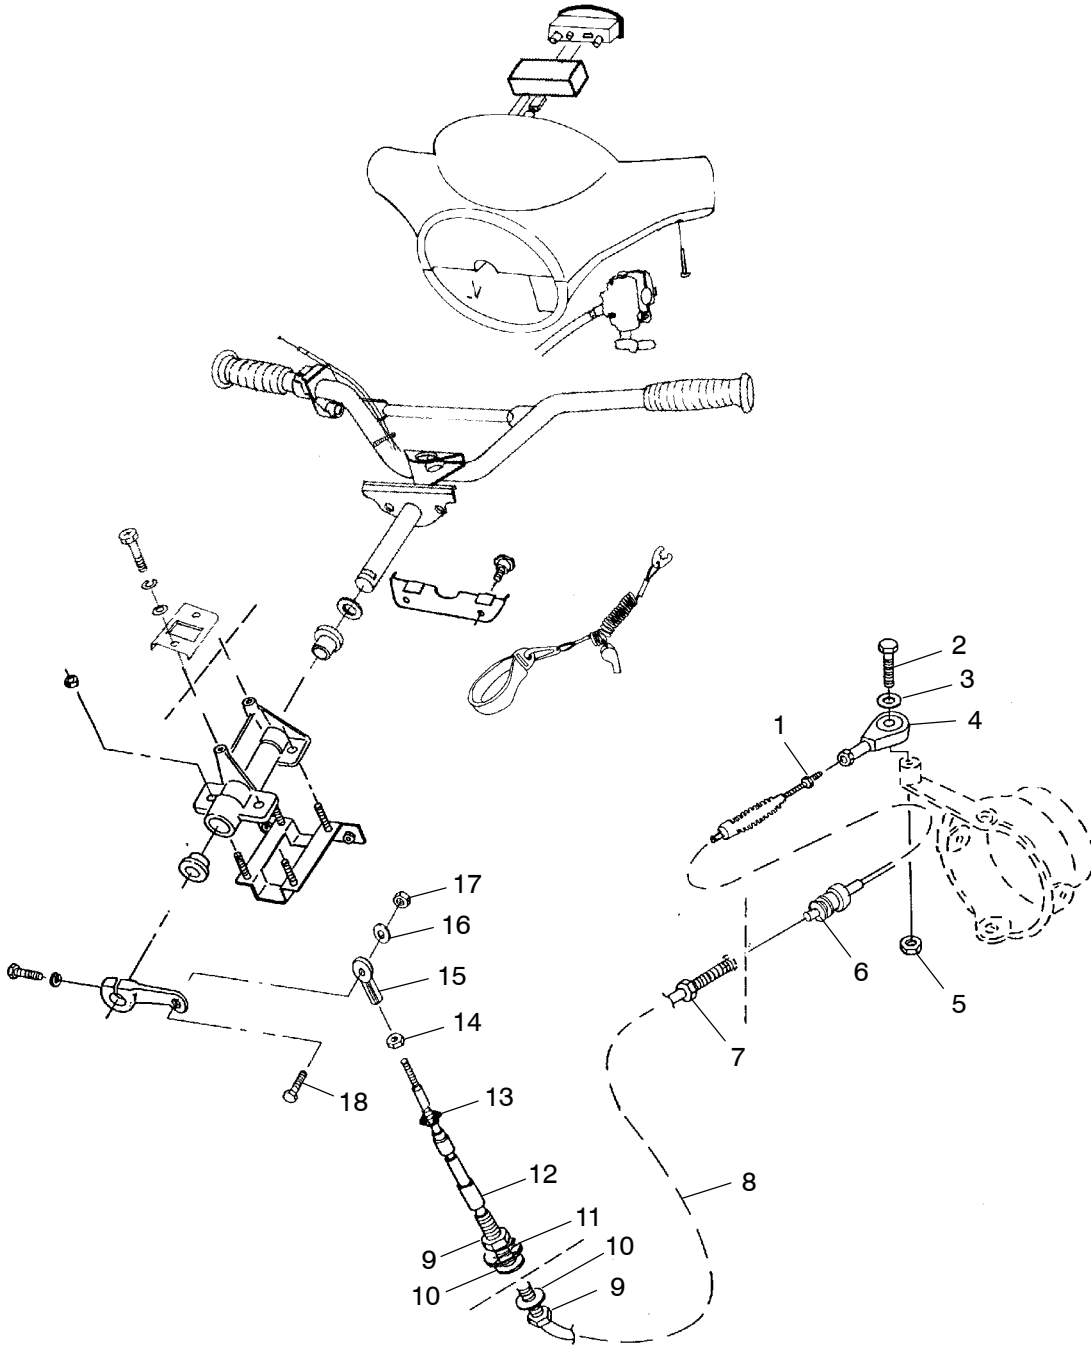

STEERING

SLX PRO 785 B984978 and INT'L SLX PRO 785 I984978

Ref. Part No.	Qty.	Description
1	1	Nut
2	1	Screw
3	1	Washer, Flat
4	1	Rod End
5	1	Nut, Nylok
6	1	Washer, Seal, Steering
7	1	Nut, Steering Cable, Special
8	1	Cable, Steering
9	2	Nut, Jam

Ref. Part No.	Qty.	Description
10	2	Washer
11	1	Washer, Lock
12	1	Seal, Rod, Steering
13	1	Cover, Steering
14	1	Nut
15	1	End, Rod
16	1	Washer, Flat
17	1	Nut, Lock
18	1	Screw