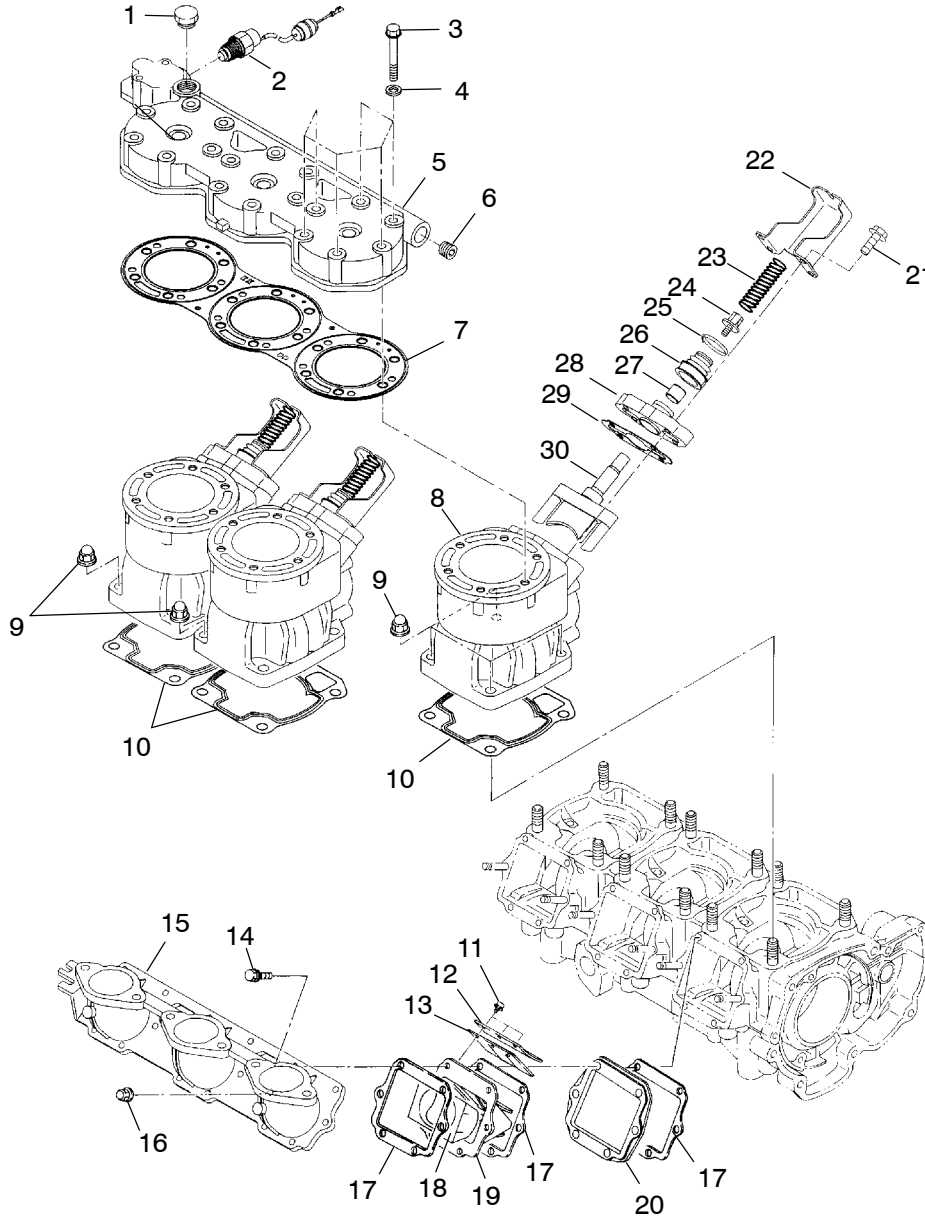

CYLINDER, HEAD & EXHAUST VALVES

SLX PRO 785 B984978 and INT'L SLX PRO 785 I984978

Ref. Part No.	Qty.	Description
1	3240219	1 Plug
2	3240223	1 Thermo Switch, 82° C
3	3240303	18 Bolt, Flange
4	3240304	18 Gasket, Aluminum
5	3240302	1 Head, Cylinder
6	3240306	1 Plug
7	3240305	1 Gasket, Head
8	3240301	3 Cylinder
9	3240253	12 Nut, Flange, Cap
10	3240249	3 Gasket, Cylinder
11	3240066	18 Screw and Washer
12	3240065	6 Stopper
13	3240064	6 Valve
14	3240255	12 Bolt, Flange
15	3240307	1 Intake Pipe

Ref. Part No.	Qty.	Description
16	3240256	6 Nut, Flange, Cap
17	3084148	9 Gasket, Reed Valve
18	3240310	3 Stuffer
19	3240308	3 Asm., Reed Valve (Incl. 11-13)
20	3240309	3 Spacer, Reed Valve
21	3240318	12 Bolt, Flange
22	3240314	3 Bracket, Adjuster
23	3240319	3 Spring
24	3240312	3 Bolt, Wire End
25	3240028	3 Band, Wire
26	3240315	3 Boot
27	3240317	3 Bushing
28	3240316	3 Cover, Valve (Incl. 27)
29	3240313	3 Gasket, Valve Cover
30	3240349	3 Valve, Exhaust