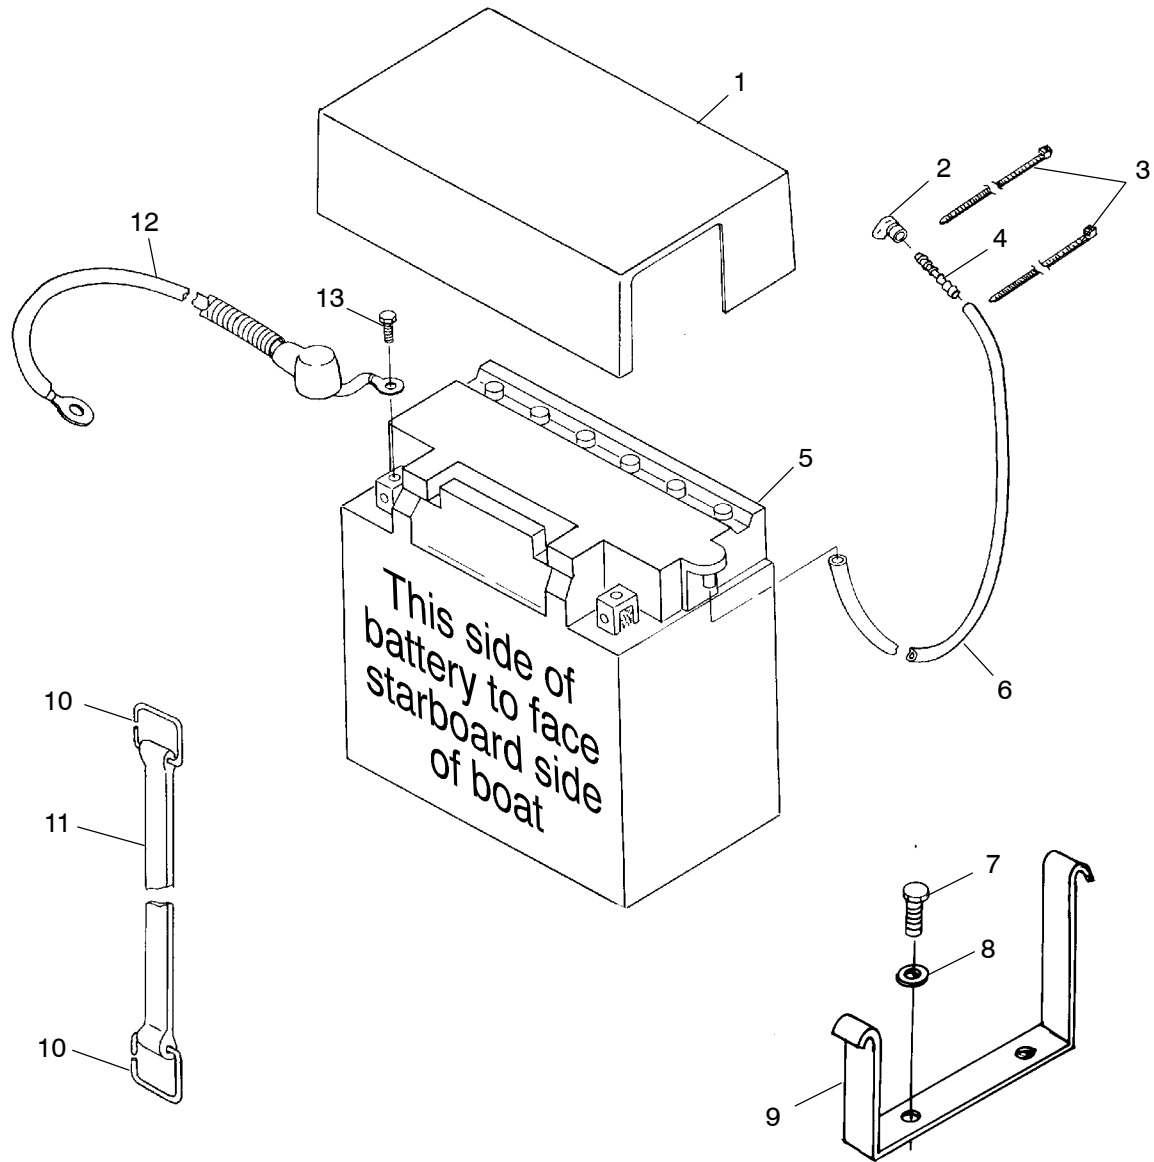

BATTERY BOX

SLX PRO 785 B984978 and INT'L SLX PRO 785 I984978

Ref. Part No.	Qty.	Description
1	1	Cover, Battery
2	1	Grommet, Vent
3	2	Cable Tie
4	1	Connector
5	1	Battery, 19 Amp
6	1	Tube, Battery Vent
7	2	Screw

Ref. Part No.	Qty.	Description
8	2	Washer, Flat
9	1	Cradle, Battery
10	2	"D" Hook
11	1	Strap, Rubber
12	1	Cable, Ground, Battery/Engine (See Electrical Box Pg. B12, Ref. 11)
13	2	Kit - Battery Bolt