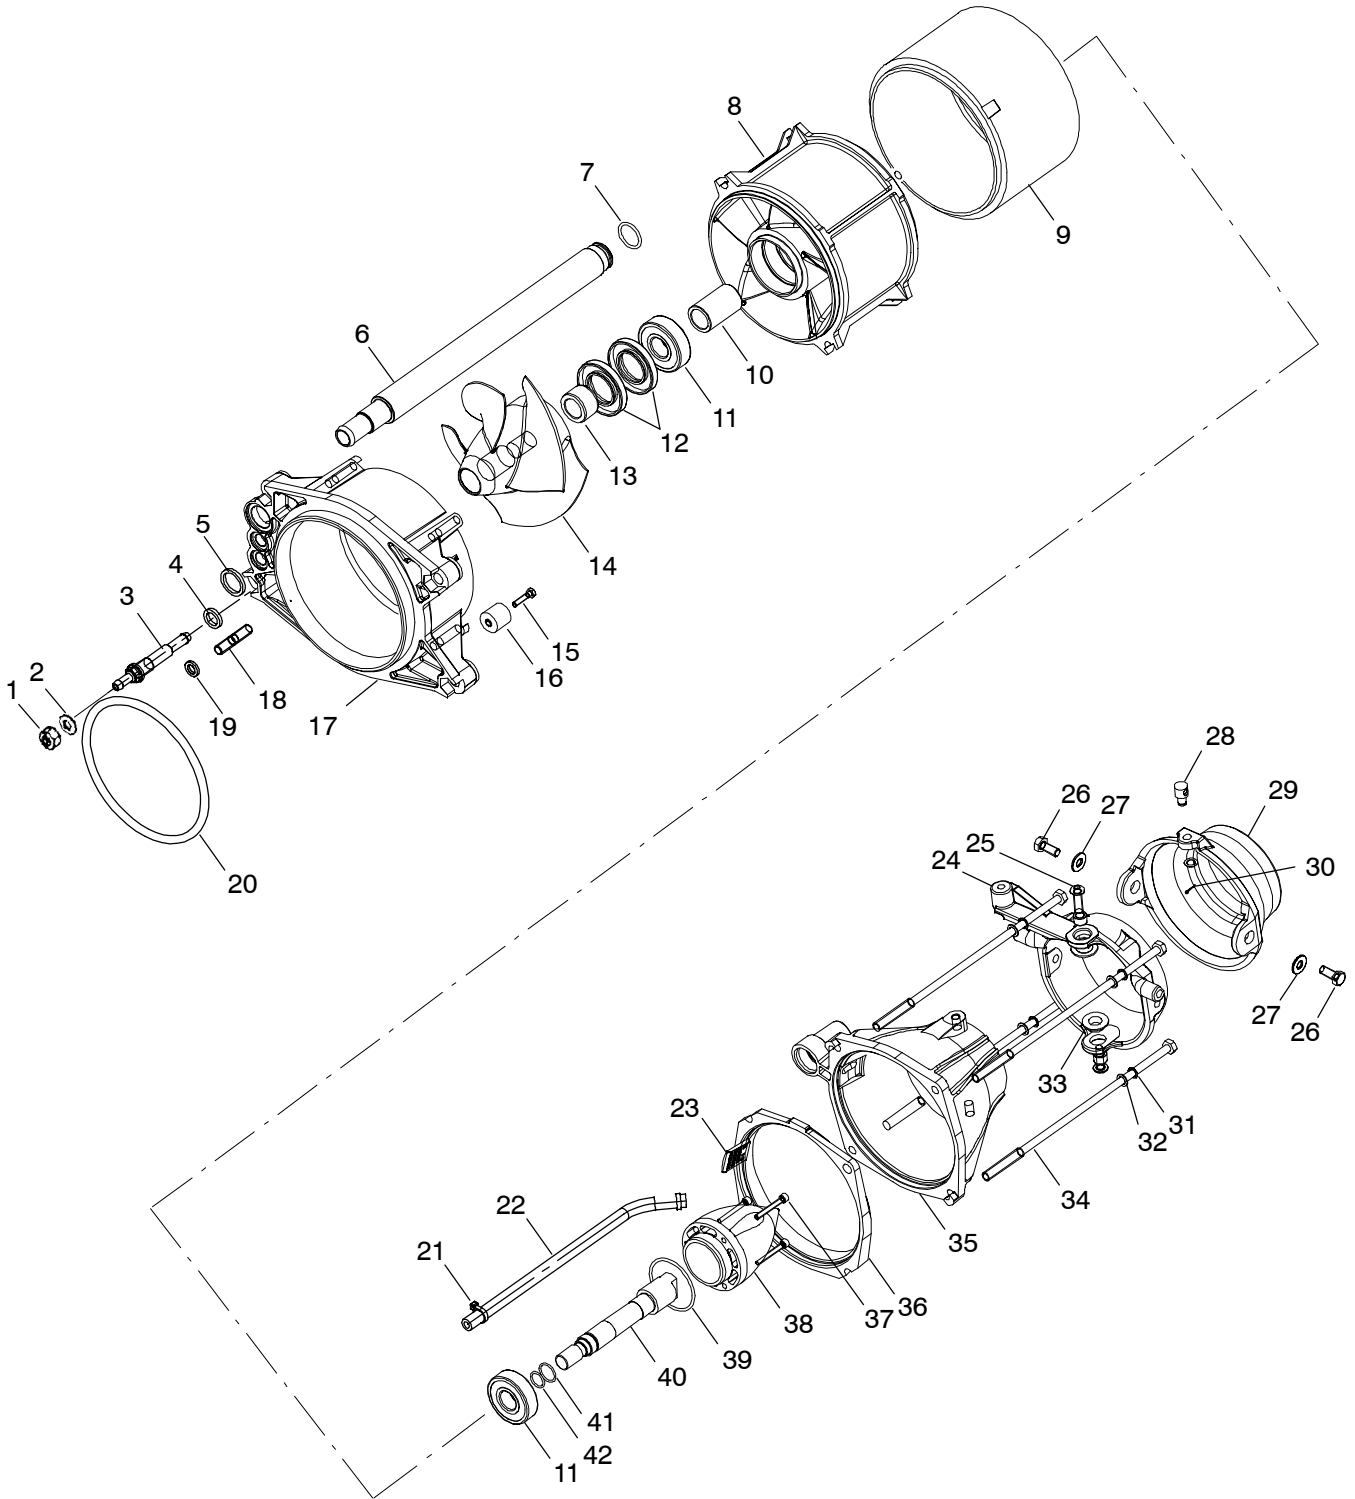

PROPULSION

SLX PRO 785 B984978 and INT'L SLX PRO 785 I984978

PROPULSION

SLX PRO 785 B984978 and INT'L SLX PRO 785 I984978

Ref. Part No. Qty. Description			Ref. Part No. Qty. Description				
1	7542455	4	Nut, Nylok	23	5431523	1	Screen, Engine Inlet
2	7555841	4	Washer, Flat	24	5130960	1	Nozzle, Steering, Reverse
3	5432269	1	Pipe, Water	25	7515366	2	Screw
4	5411016	1	Seal, Siphon Tube	26	7515361	2	Screw
5	5411107	1	Seal, Water Pipe	27	7555874	2	Washer
6	5131545	1	Pipe, Water, Engine	28	5131463	1	Swivel, Rod End
7	5410735	1	O-Ring	29	-----	1	Nozzle, Trim (See Trim Package Pg. B5, Ref. 17)
8	5130983	1	Stator, Pump	30	7661010	1	Pin, Cotter
9	5131196	1	Extension, Pump	31	7552610	4	Washer, Lock
10	5010294	1	Spacer, Bearing	32	7555835	4	Washer, Flat
11	3514008	2	Bearing	33	5431518	2	Bearing, Steering Nozzle
12	3610043	2	Seal, Bearing Stator	34	7515389	4	Bolt
13	5010295	1	Spacer, Impeller	35	1350038	1	Nozzle
14	5131949	1	Impeller	36	5630662	1	Wedge, Pump
15	7522019	1	Screw	37	7512064	3	Screw
16	5630598	1	Anode, Zinc	38	5431519	1	Cone, Pump
17	5131815	1	Housing, Pump	39	5410819	1	O-Ring
18	5020877	4	Stud, Mounting Pump	40	5020697	1	Shaft, Stub
19	7555866	1	Washer	41	5410818	1	O-Ring
20	5410652	1	O-Ring	42	5410817	1	O-Ring
21	7080138	2	Cable Tie				
22	8450054-100	1	Hose, Water