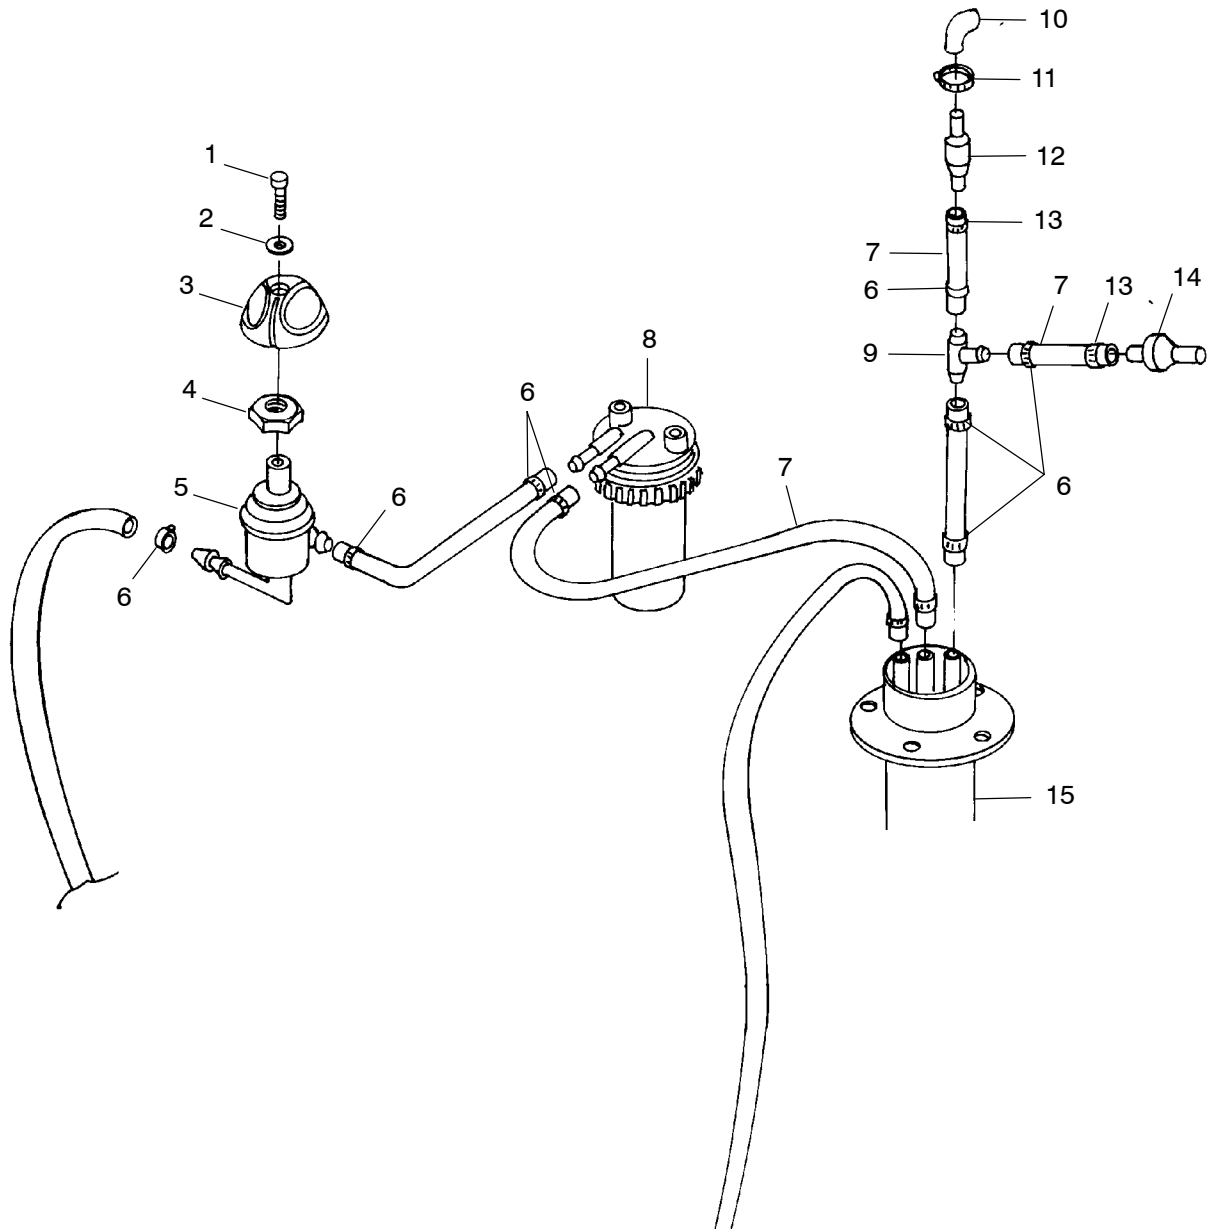

FUEL SYSTEM

SLX PRO 785 B984978 and INT'L SLX PRO 785 I984978

Ref. Part No.	Qty.	Description
1	1	Screw
2	1	Washer, Flat
3	1	Knob, Fuel Valve
4	1	Nut, Fuel Valve
5	1	Valve, Fuel
6	13	Clamp, Hose
7	AR	Fuel Line
8	1	Separator, Fuel Water (See Fuel/Water Separator Pg. C11, Ref. 1)

Ref. Part No.	Qty.	Description
9	1	Fitting, Tee
10	2	Grommet, Vent
11	1	Cable Tie
12	1	Valve, Check
13	2	Cable Tie
14	1	Value, Vacuum Check
15	1	Asm., Sender/Pick-Up (See Fuel Tank Pg. A9, Ref. 13)