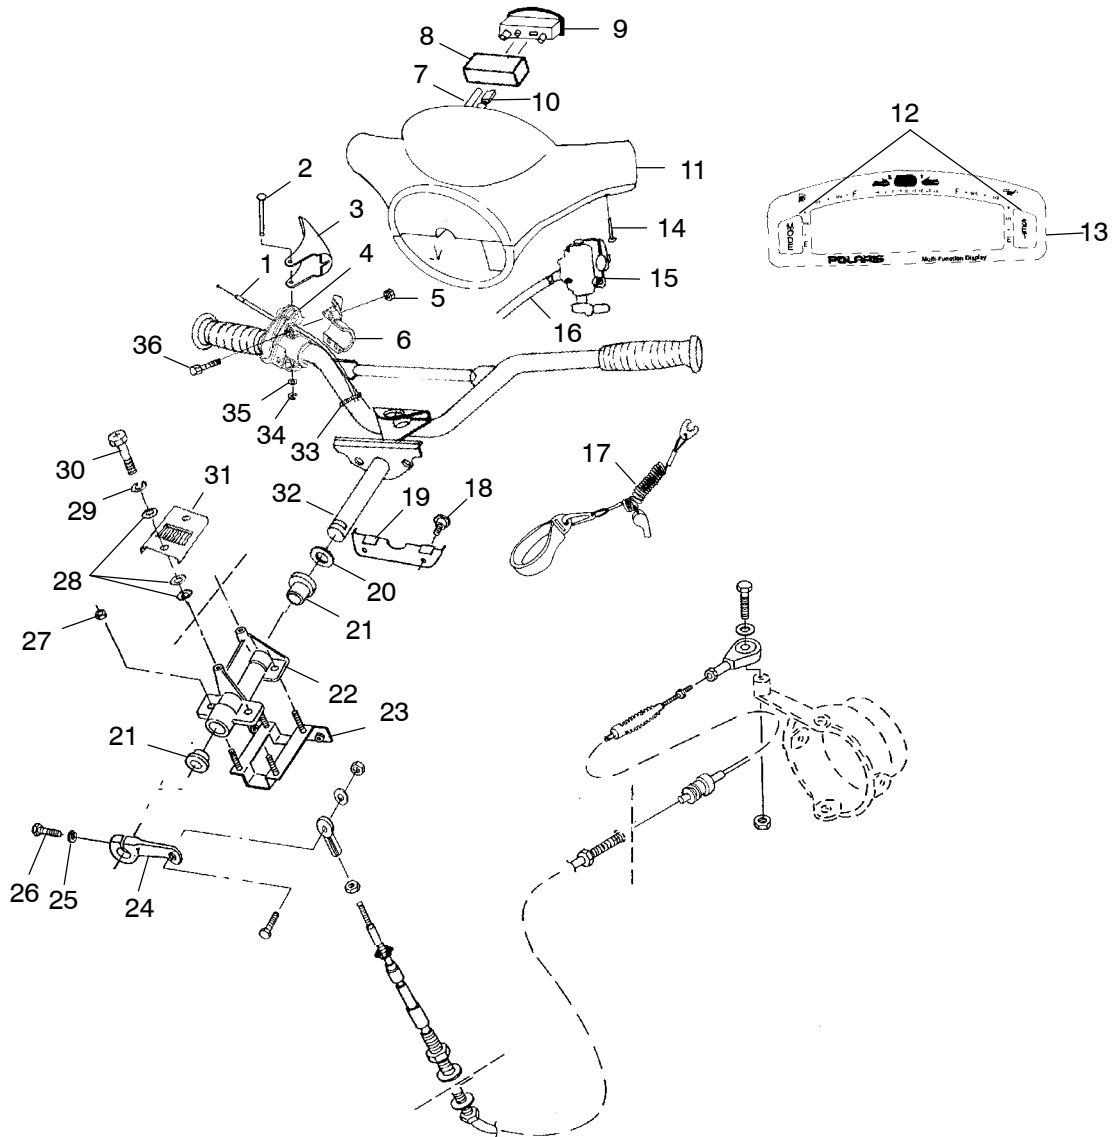

STEERING

SLX PRO 785 B984978 and INT'L SLX PRO 785 I984978

Ref. Part No.	Qty.	Description
1	7080504	1 Cable, Throttle
2	7661628	1 Pin, Retaining
3	5432372	1 Lever, Throttle Control
4	5432729	1 Block, Throttle, Split
5	7541931	2 Nut
6	5432728	1 Clamp, Split Throttle
7	8450070-235	1 Line, Pitot, Formed, 90°
8	5432837	1 Block, Anchor, MFD
9	3280264	1 Gauge, Multi Function
10	2460598	1 Harness, Wire, MFD
11	5432789-070	1 Pad, Handlebar, MFD, Trim
12	2200826	1 Kit - MFD Button Replacement
13	3280266	1 Bezel, MFD w/Overlay
14	7512047	4 Screw
15	4110221	1 Switch, ST/SP/TR/BG/CK/PEB
16	7080668	1 Cable, Choke
17	7080675	1 Lanyard w/Whistle
18	7515387	2 Bolt, Shoulder

Ref. Part No.	Qty.	Description
19	5222677	1 Stop, Steering
20	7555875	2 Bushing
21	5431382	2 Bushing, Steering Support
22	5131509	1 Hub, Support, Steering
23	1060101	1 Plate, Bolt
24	5131441	1 Arm, Steering
25	7552610	3 Washer, Lock
26	7515375	1 Screw
27	7542335	4 Nut, Nylok
28	7555837	6 Washer, Flat
29	7552615	2 Washer, Lock
30	7512051	2 Screw
31	5211908	1 Plate, Latch, Receiver
32	1860125-070	1 Handlebar w/Grips
33	7080138	3 Cable Tie
34	7710426	1 Ring, Retaining
35	7555840	1 Washer, Flat
36	7517520	2 Screw