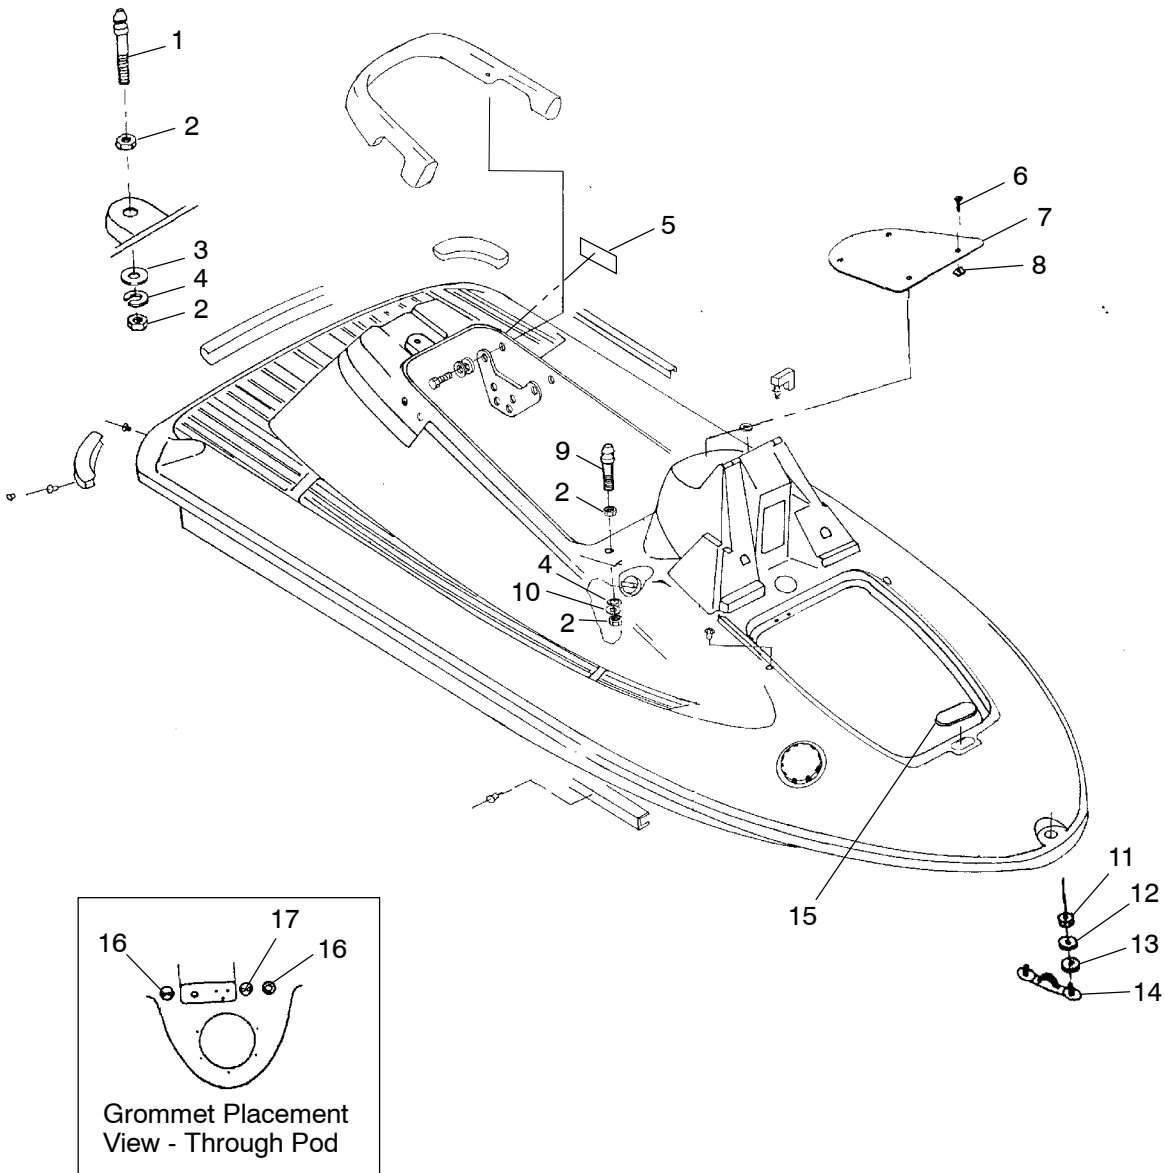

HULL and BODY

SLX PRO 785 B984978 and INT'L SLX PRO 785 I984978

Ref. Part No.	Qty.	Description
1	5020753	1 Plunger, Latch
2	7542454	6 Nut
3	7555846	1 Washer, Flat
4	7552607	3 Washer, Lock
5	7077196	1 Decal - Warning Seat/Engine
6	7512047	4 Screw
7	5432538-070	1 Panel, Pod Access
8	7670077	4 U-Clip
9	5020929	2 Plunger, Latch, Side

Ref. Part No.	Qty.	Description
10	7555841	2 Washer, Flat
11	7542133	2 Nut, Nylok
12	7555839	2 Washer, Flat
13	7555870	2 Washer, Dish, Rubber
14	2670150	1 Bow Strap
15	5432938	1 Bumper, Compartment Door
16	5410989	2 Grommet, Boot
17	5410990	1 Grommet, Boot