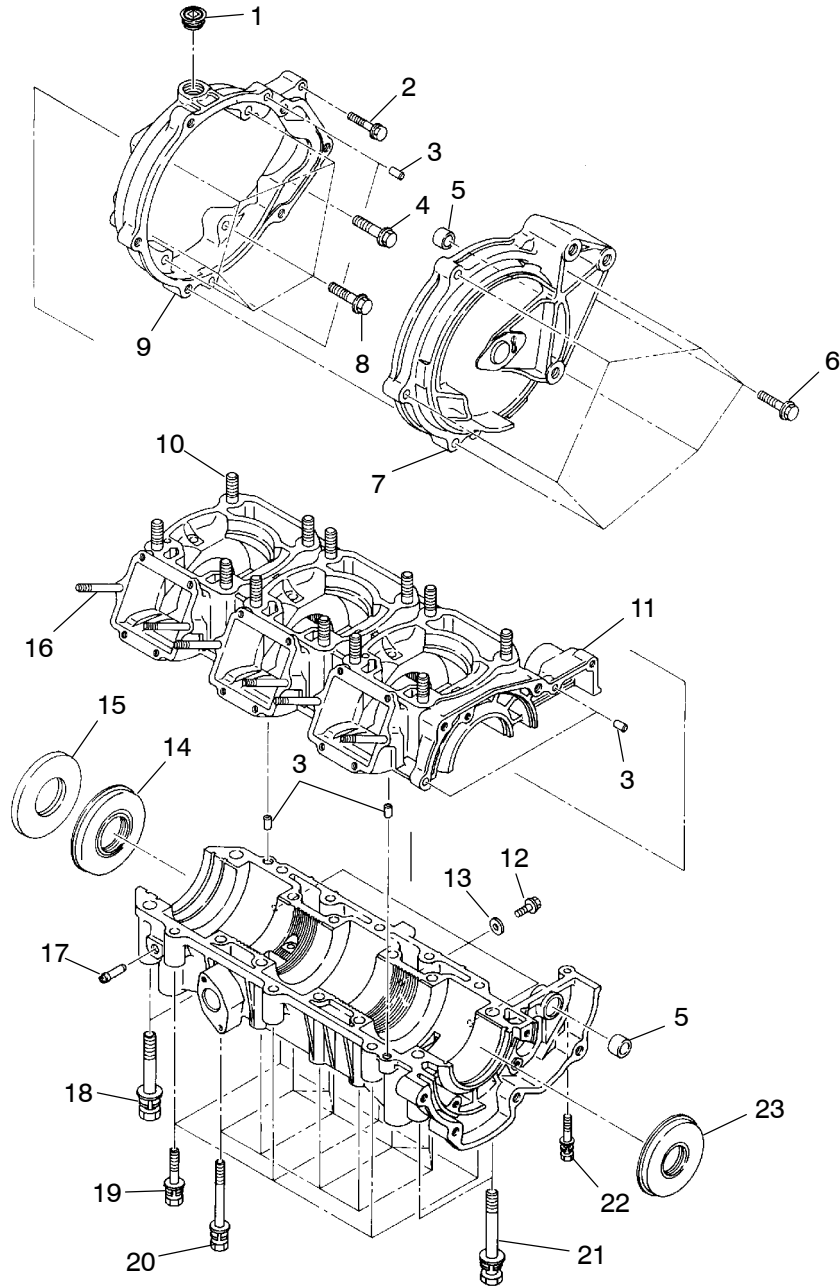

CRANKCASE

SLX PRO 785 B984978 and INT'L SLX PRO 785 I984978

Ref. Part No.	Qty.	Description
1	1	3240046 Plug, Rubber
2	1	3240047 Bolt, Flange
3	6	3080103 Pin, Dowel
4	1	3240048 Bolt, Flange
5	2	3083669 Bushing, Starter
6	6	3240285 Bolt, Flange
7	1	3240300 Cover, MAG (Incl. 5)
8	5	3084134 Bolt, Flange
9	1	3240299 Crankcase 3 (Incl. 3)
10	12	3240032 Stud
11	1	3240297 Asm., Crankcase (Incl. 3,5,10,11,16-22)
12	3	3240040 Bolt, Flange

Ref. Part No.	Qty.	Description
13	3	3082758 Gasket
14	1	3240042 Seal, Oil (PTO Inside)
15	1	3240043 Seal, Oil (PTO Outside)
16	6	3240298 Stud
17	2	3083798 Pipe, Pulse
18	2	3240035 Bolt and Washer
19	6	3240038 Bolt and Washer
20	10	3240037 Bolt and Washer
21	2	3240036 Bolt and Washer
22	1	3240039 Bolt and Washer
23	1	3240041 Seal, Oil (MAG Side)