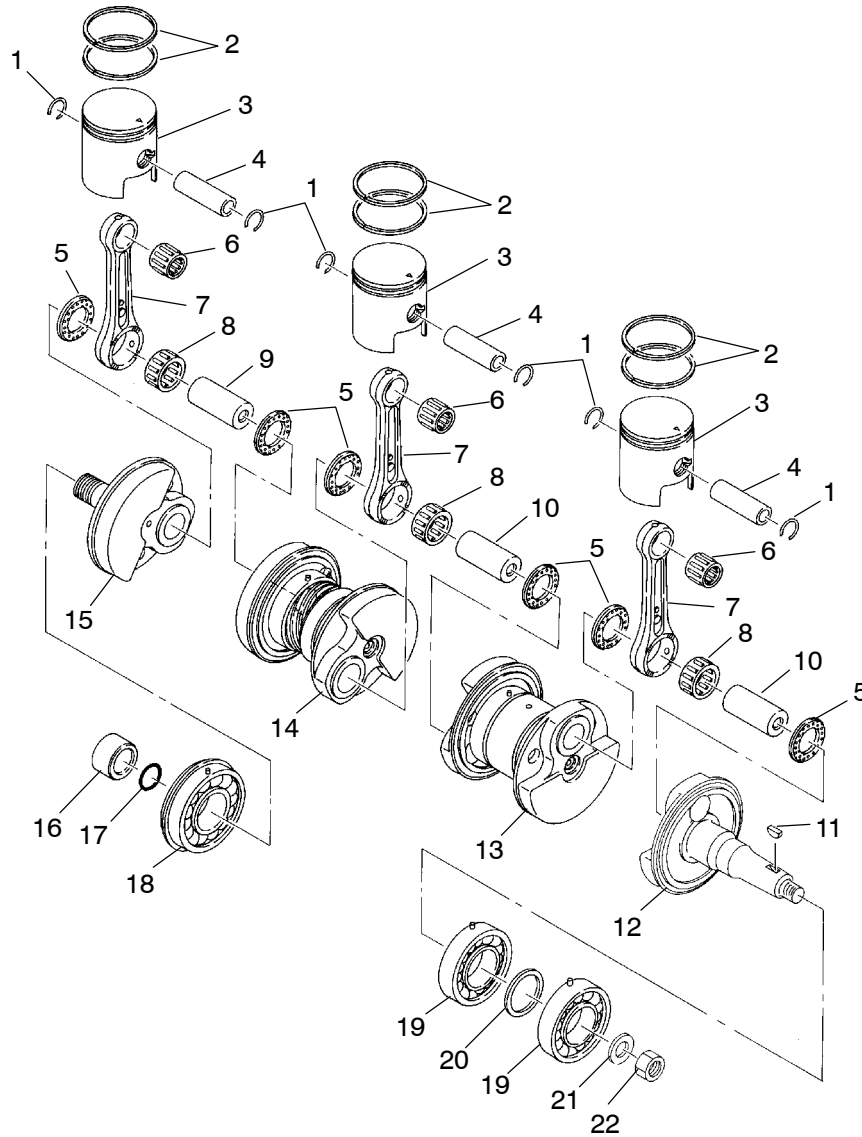

CRANKSHAFT & PISTON

SLX PRO 785 B984978 and INT'L SLX PRO 785 I984978

Ref. Part No.	Qty.	Description
1	3083839	6 Clip, Piston Pin
2	3240332	6 Piston Ring, Std.
3	3240329	3 Piston, Std.
4	3085596	3 Pin, Piston
5	3083277	6 Spacer, Crank Pin
6	3085595	3 End Bearing, Small
7	3240326	3 Rod, Connecting
8	3085628	3 Bearing, Large End
9	3240085	1 Crank Pin
10	3083254	2 Crank, Pin 2
11	3085597	1 Key, Woodruff
12	3240320	1 Asm., Crankshaft (Incl. 5,7-10,12-15,18-20)
	3240321	1 Crankshaft 1 (MAG Side)

Ref. Part No.	Qty.	Description
13	3240322	1 Crankshaft, Center (Incl. 5,7-10,13,14)
	3240323	1 Crankshaft (MAG Side) (Incl. 10)
14	3240324	1 Crankshaft (PTO Side) (Incl. 9)
15	3240325	1 Crankshaft 3 (PTO Side)
16	3240327	1 Ring, Wear
17	3240328	1 O-Ring
18	3084545	1 Bearing, Ball
19	3084544	6 Bearing, Ball
20	3240088	1 Spacer
21	3085598	1 Washer
22	3083093	1 Nut