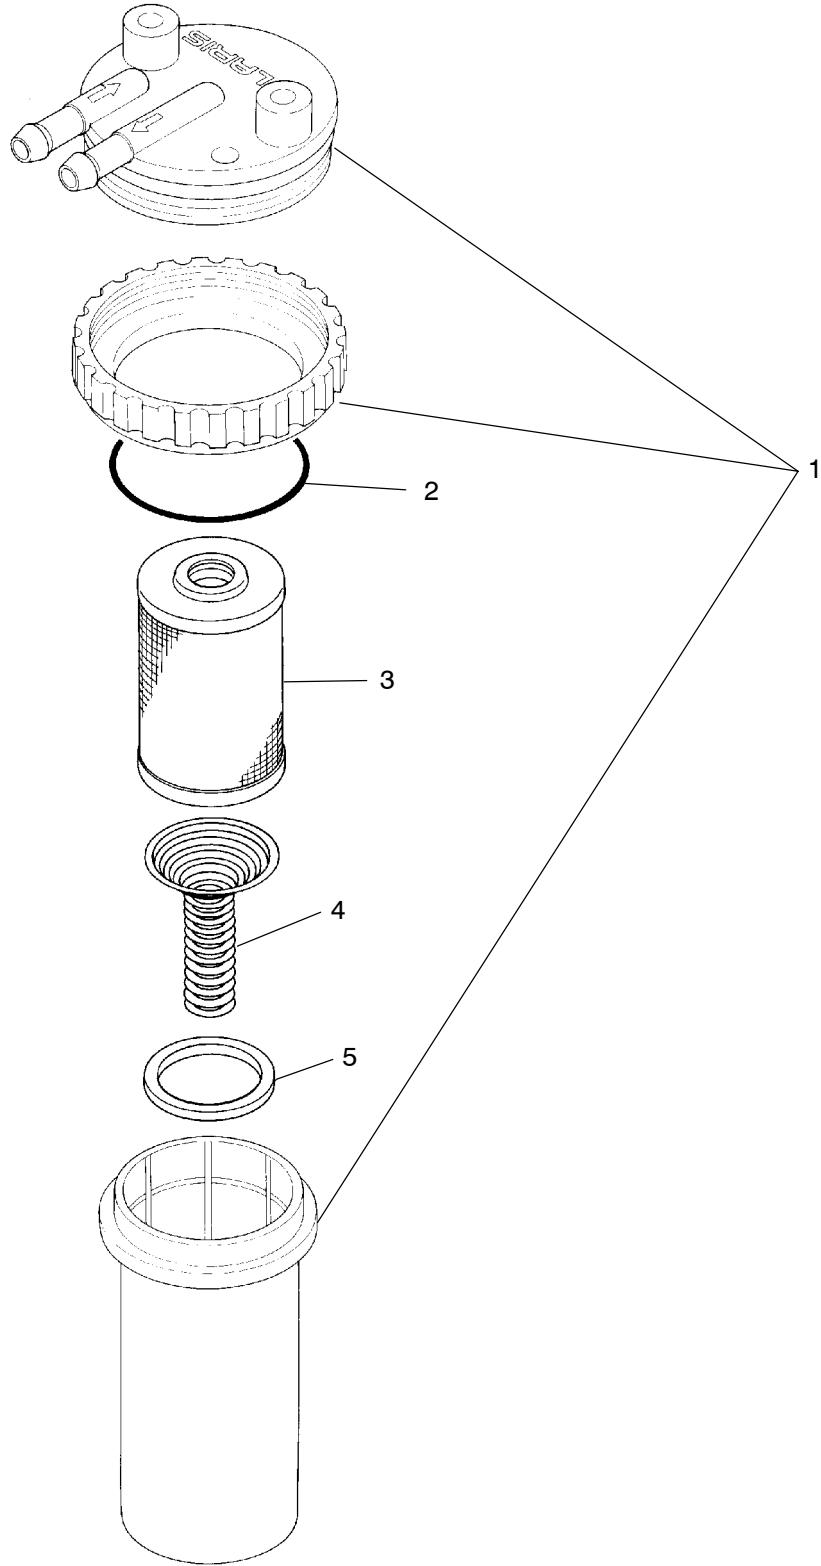

FUEL/WATER SEPARATOR

SLX PRO 785 B984978 and INT'L SLX PRO 785 I984978

Ref.	Part No.	Qty.	Description
1	3240220	1	Separator, Fuel/Water (Incl. 2-5)
2	3240209	1	O-Ring
3	3240239	1	Element

Ref.	Part No.	Qty.	Description
4	3240238	1	Spring
5	3240240	1	Float