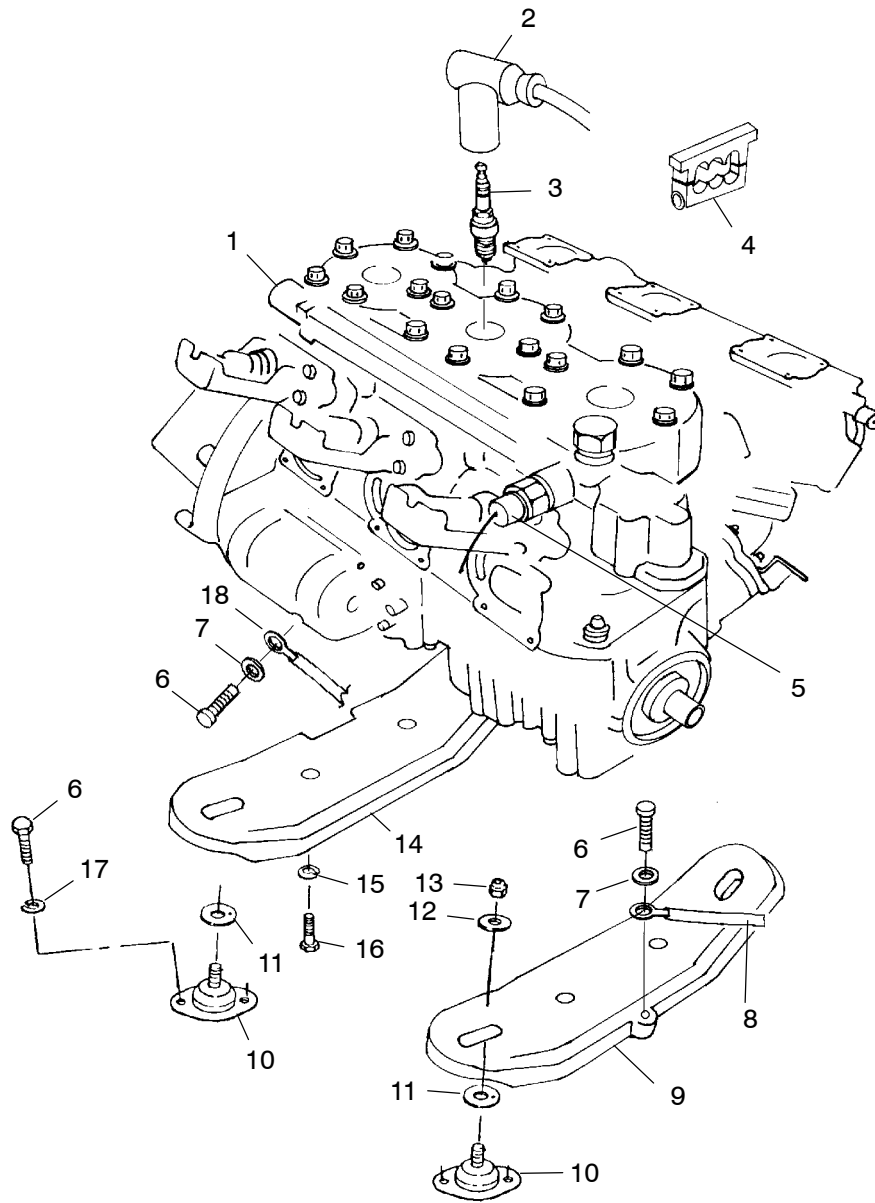

ENGINE MOUNTING

SLX PRO 785 B984978 and INT'L SLX PRO 785 I984978

Ref. Part No.	Qty.	Description
1	3240296	1 Engine, EC78ZPWE01-Short Block NOTE: SHORT BLOCK ENGINE. The Short Block assembly contains a crankcase assembly, cylinder and cylinder head assembly, and a piston & crankshaft assembly. Prior authorization is required for warranty consideration.
2	-----	3 Cap, Spark Plug (See Magneto Pg. C8, Ref. 6)
3	3070163	3 Spark Plug, NGK BR9ES
4	7080471	1 Clip, Ignition Cable
5	4110174	1 Switch, Temperature
6	7515361	11 Screw

Ref. Part No.	Qty.	Description
7	7552613	2 Washer, Lock
8	-----	1 Cable, Ground, Battery/Engine (See Battery Box Pg. B6, Ref. 12)
9	5630761	1 Plate, Front, Notched
10	3110054	4 Mount, Engine, Anti-Rotation
11	5211727	5 Shim, Engine Mount
12	7555848	4 Washer, Flat
13	7542725	4 Nut
14	5630577	1 Plate, Cast Rear Mount
15	7552609	4 Washer, Lock
16	7512573	4 Screw
17	7552610	8 Washer, Lock
18	4010127	1 Cable, Solenoid/Starter, Red