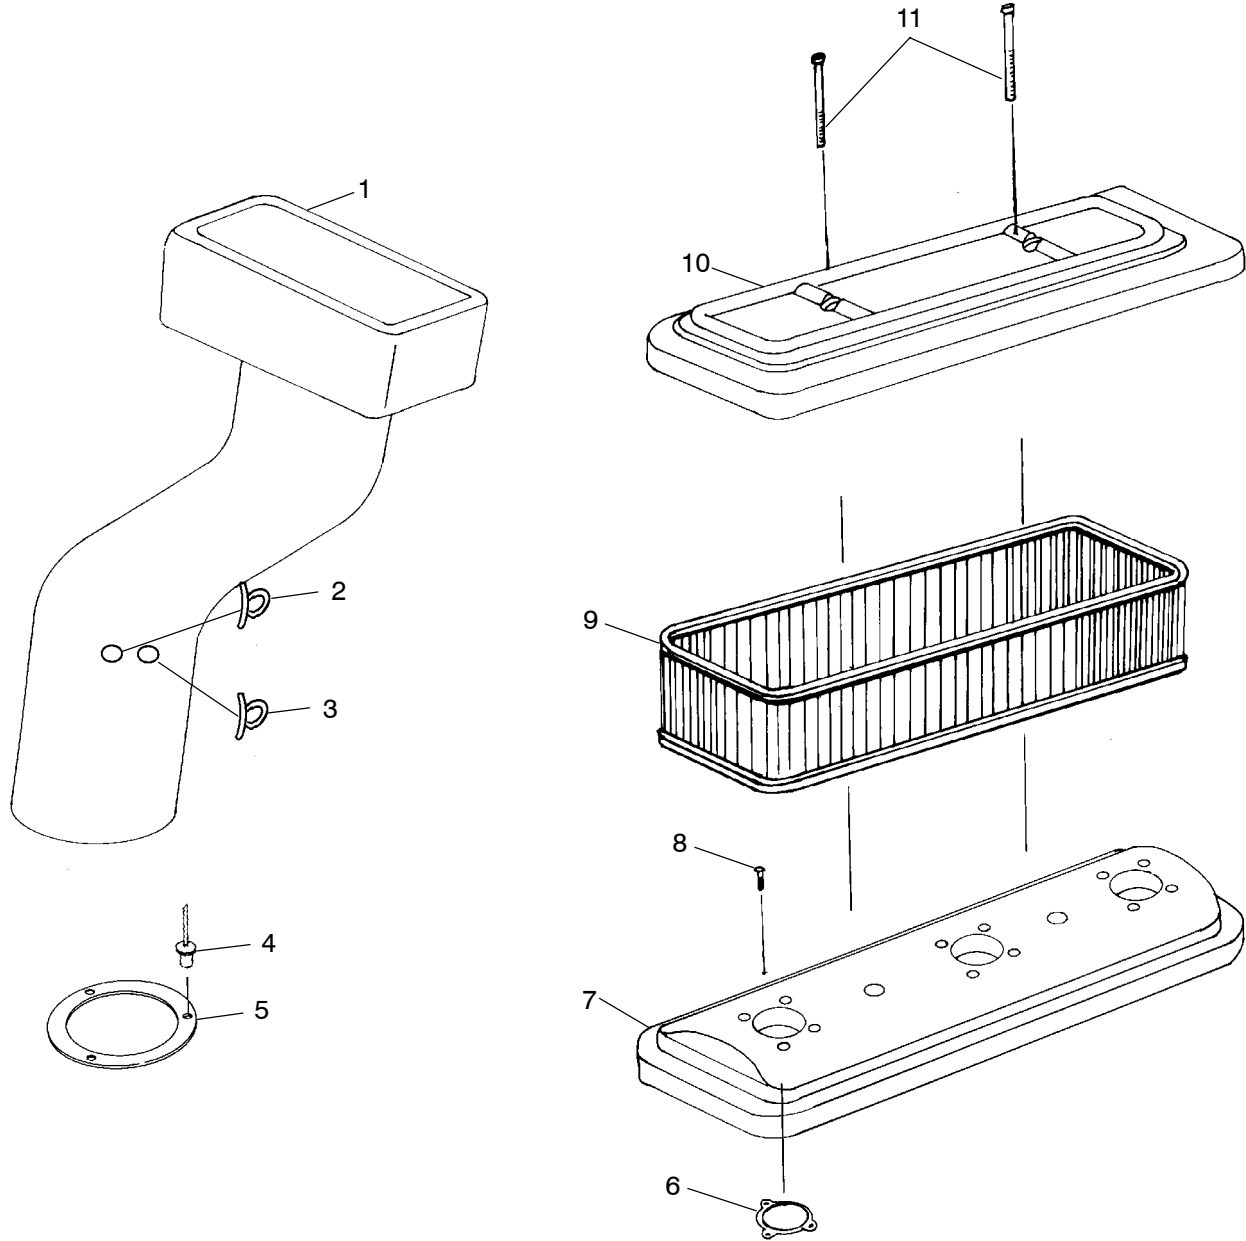

AIR VENT

SLX PRO 785 B984978 and INT'L SLX PRO 785 I984978

Ref. Part No.	Qty.	Description
1	5432676	1 Duct, Intake, Hull Air
2	5521342	1 Retainer, Vent Fuel
3	5521339	1 Retainer, Vent Oil
4	7621479	3 Rivet
5	5410650	1 Seal, Air Intake Duct
6	5830115	3 Gasket, Arrestor

Ref. Part No.	Qty.	Description
7	5630658	1 Base, Air Intake
8	7516817	12 Screw
9	2530019	1 Filter, Intake
10	5432443-070	1 Cover, Intake
11	7517201	2 Screw