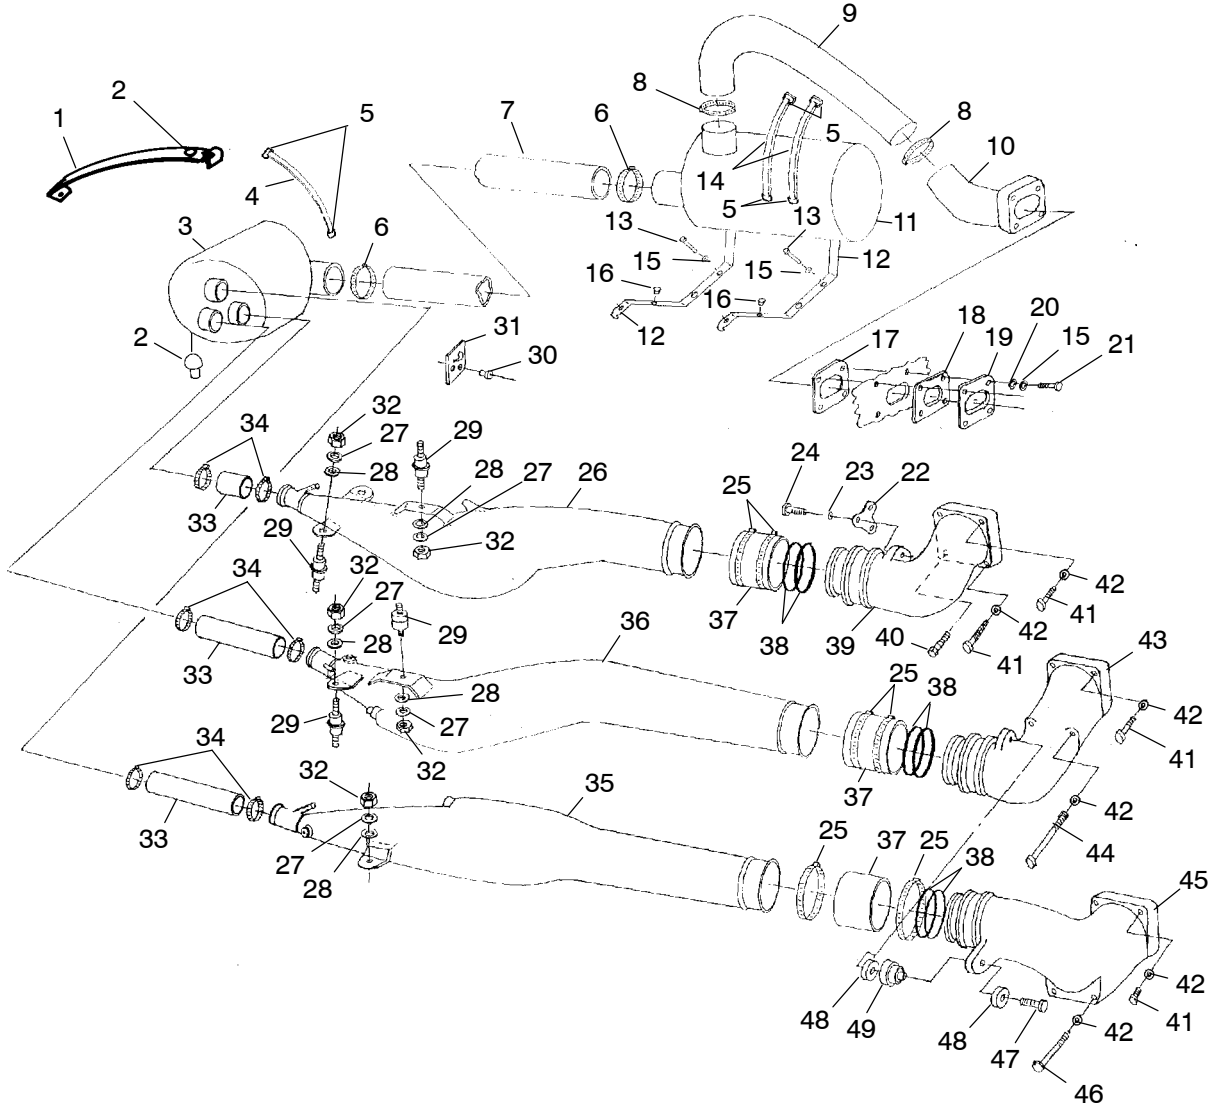

EXHAUST SYSTEM

SLX PRO 785 B984978 and INT'L SLX PRO 785 I984978

EXHAUST SYSTEM

SLX PRO 785 B984978 and INT'L SLX PRO 785 I984978

Ref. Part No. Qty. Description			Ref. Part No. Qty. Description				
1	5242342	1	Bracket, Exhaust Collector	27	7555841	13	Washer, Flat
2	5410414	7	Bumper, Rubber	28	7552607	8	Washer, Lock
3	5630762	1	Collector, Exhaust	29	3110073	6	Mount, Sandwich
4	5410424	1	Strap, Rubber	30	7621479	2	Rivet
5	5224472	6	"D" Hook	31	5240134	1	Clip, Strap
6	7080445	2	Clamp, Hose	32	7542454	8	Nut
7	8450071-133	1	Hose	33	8450081-31	3	Hose
8	7080457	10	Hose Clamp	34	7080481	6	Clamp, Hose
9	5411312	1	Hose, Exhaust, Crossover	35	1260823	1	Asm., Pipe, Exhaust, PTO (Incl. 8,37 & Fittings)
10	5630784	1	Fitting, Exhaust		5241782	1	Pipe, Exhaust, PTO
11	1260790-251	1	Silencer, Exhaust	36	1260825	1	Asm., Pipe, Exhaust, Center (Incl. 8,37 & Fittings)
12	5222696	2	Cradle, Silencer		5241781	1	Pipe, Exhaust, Center
13	7515121	4	Screw	37	5411315	3	Hose, Coupler
14	5430621	2	Strap, Battery Hold-Down	38	5411311	6	O-Ring
15	7555838	4	Washer, Lock	39	1260826	1	Headpipe, MAG
16	5411426	3	Bumper, Rubber	40	7517339	1	Screw
17	5811514	1	Seal, Inner, UW Exhaust	41	7517538	7	Screw
18	5811487	1	Seal, UW Exhaust	42	7556062	11	Washer
19	5630790	1	Plate, UW Exhaust	43	1260827	1	Headpipe, Center
20	7555836	4	Washer	44	7517536	2	Screw
21	7517321	4	Screw	45	1260828	1	Headpipe, PTO
22	5242170	1	Bracket, MAG Headpipe	46	7517537	2	Screw
23	7552608	3	Washer, Lock	47	7517432	1	Screw
24	7516914	3	Screw	48	7555846	2	Washer, Flat
25	7080822	6	Clamp, Hose	49	5411370	1	Mount, Rubber
26	1260824	1	Asm., Pipe, Exhaust, MAG (Incl. 8,37 & Fittings)				
	5241780	1	Pipe, Exhaust, MAG