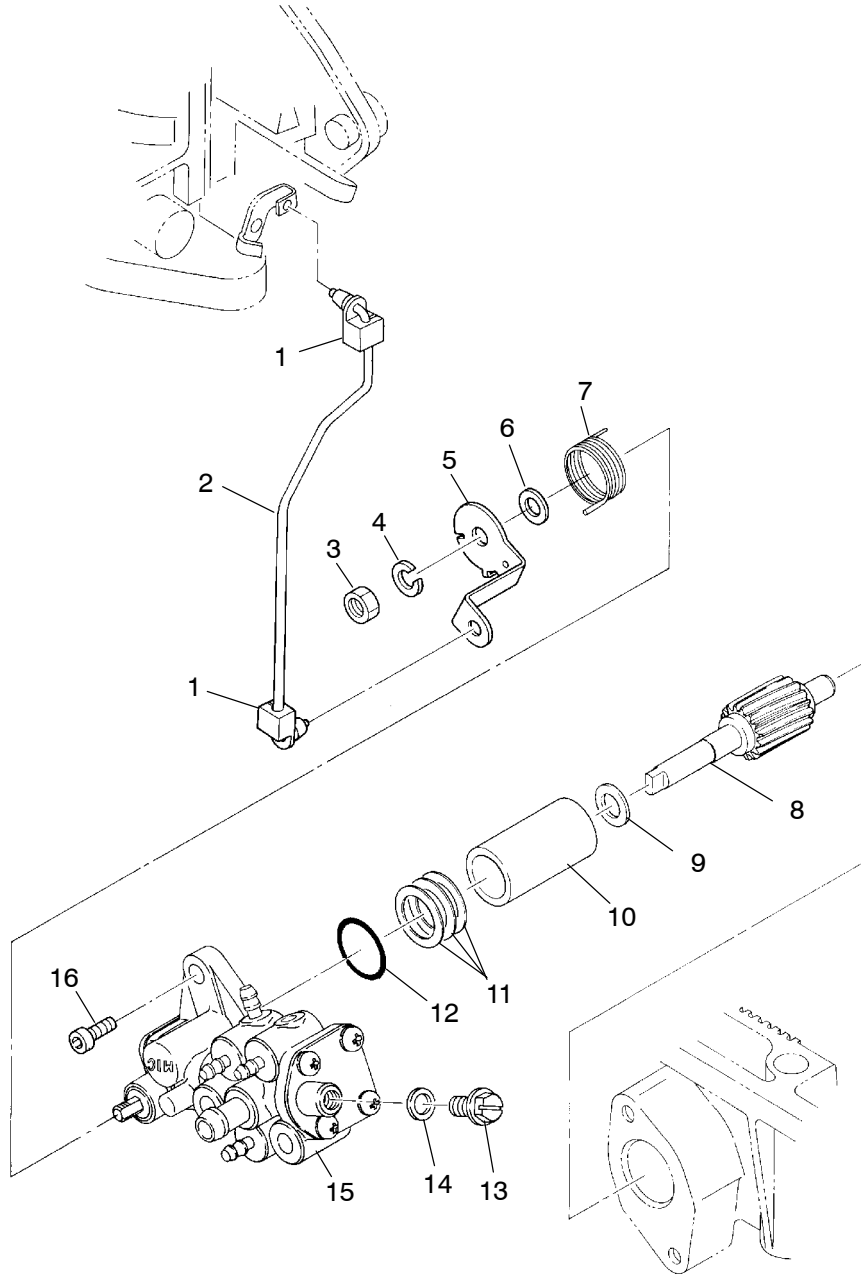

OIL PUMP

SLX PRO 785 B984978 and INT'L SLX PRO 785 I984978

Ref. Part No.	Qty.	Description
1	3240234	2 Bushing, Linkage
2	3240350	1 Rod
3	3240232	1 Nut
4	3240233	1 Washer, Spring
5	3240337	1 Lever, Control
6	3240229	1 Collar Camshaft
7	3240242	1 Spring, Return
8	3083131	1 Gear, Small
9	3083130	1 Spacer

Ref. Part No.	Qty.	Description
10	3240101	1 Bushing
11	3083671	AR Spacer 1 (0.15mm)
	3083672	AR Spacer 2 (0.3mm)
	3083673	AR Spacer 3 (0.6mm)
12	3083127	1 O-Ring
13	3240096	1 Screw, Air Vent
14	3083126	1 Packing
15	3240336	1 Asm., Oil Pump (Incl. 3-7,12-14)
16	3240198	2 Bolt, Socket Head