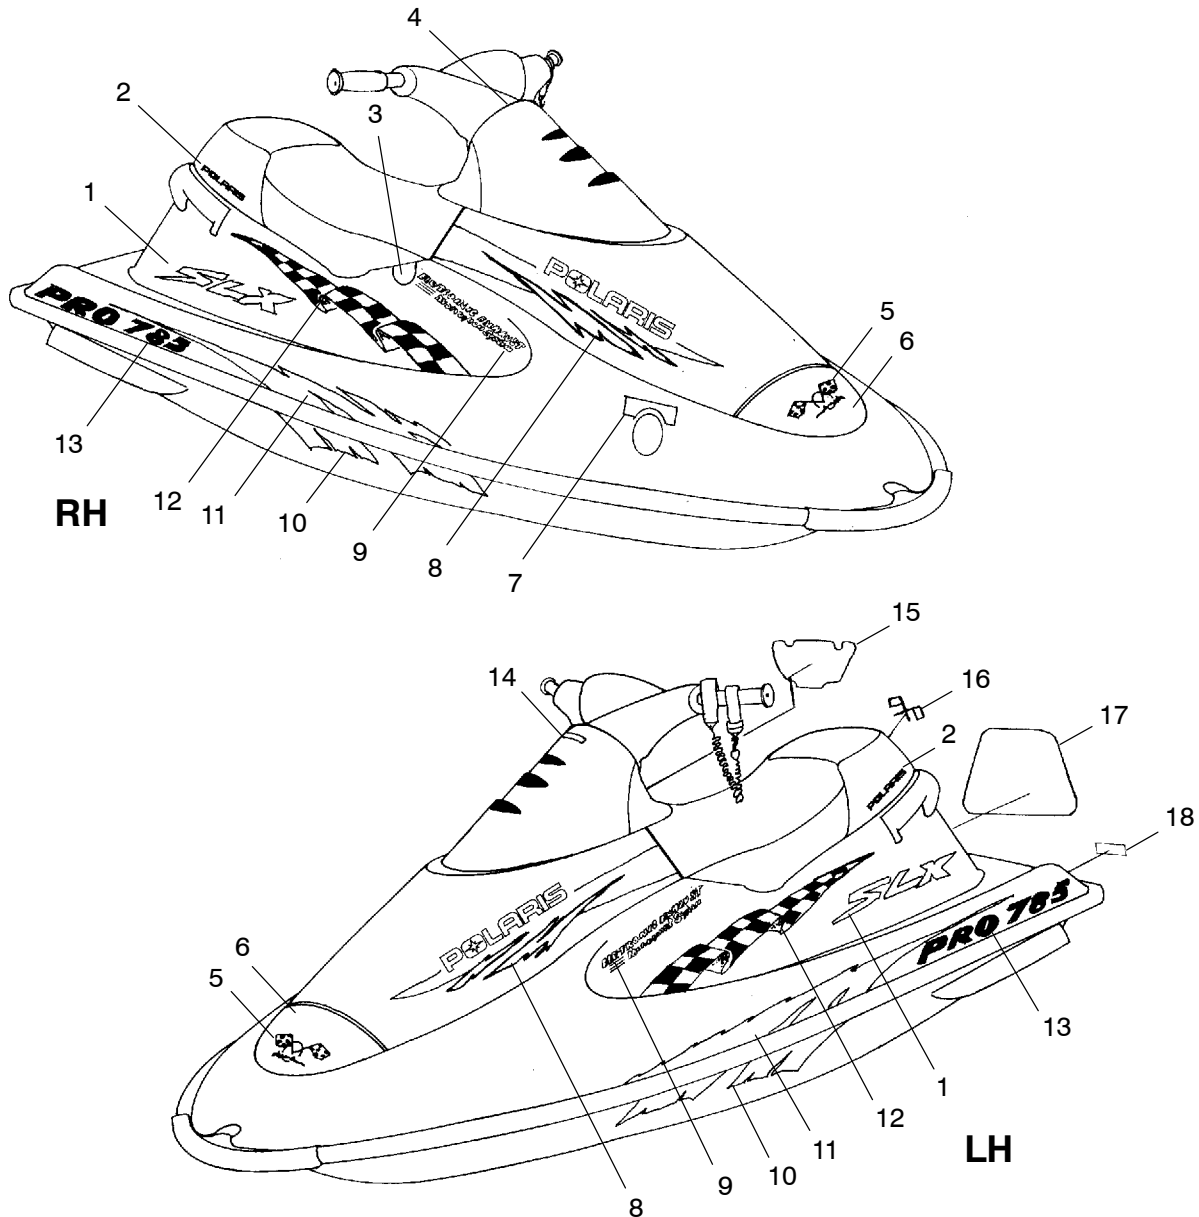

DECALS

SLX PRO 785 B984978 and INT'L SLX PRO 785 I984978

Ref. Part No.	Qty.	Description
2201188	1	Kit - Decals, '98 SLX Pro 785 (Incl. All Except Seat Decals)
2200891	1	Kit - Vinyl Decal Application (For Seat Decals)
1 7076352	2	Decal - "SLX"
2 7076329	2	Decal - Seat, "POLARIS"
3 7076661	1	Decal - Fuel, Off/On
4 7074962	1	Decal - MFD Instructions
5 7076304	1	Decal - PWC Logo, Front
6 7076345	1	Decal - Bow
7 7076624	1	Decal - Warning, Refueling
8 7077232	1	Decal - Compartment Door, LH
7077233	1	Decal - Compartment Door, RH

Ref. Part No.	Qty.	Description
9 7077234	2	Decal - E.E.M.S.
10 7077242	1	Decal - Rub Rail, Bottom, LH
7077243	1	Decal - Rub Rail, Bottom, RH
11 7077240	1	Decal - Rub Rail, Top, LH
7077241	1	Decal - Rub Rail, Top, RH
12 7077235	1	Decal - Side Wall, LH
7077236	1	Decal - Side Wall, RH
13 7077238	2	Decal - Rub Rail, "PRO 785"
14 7073467	1	Decal - Fire Extinguisher
15 7076622	1	Decal - Dash Warning
16 7076344	1	Decal - Seat, Racing Flags
17 7073415	1	Decal - Safety/Warning, Rear
18 7073865	1	Decal - Caution, Capsize