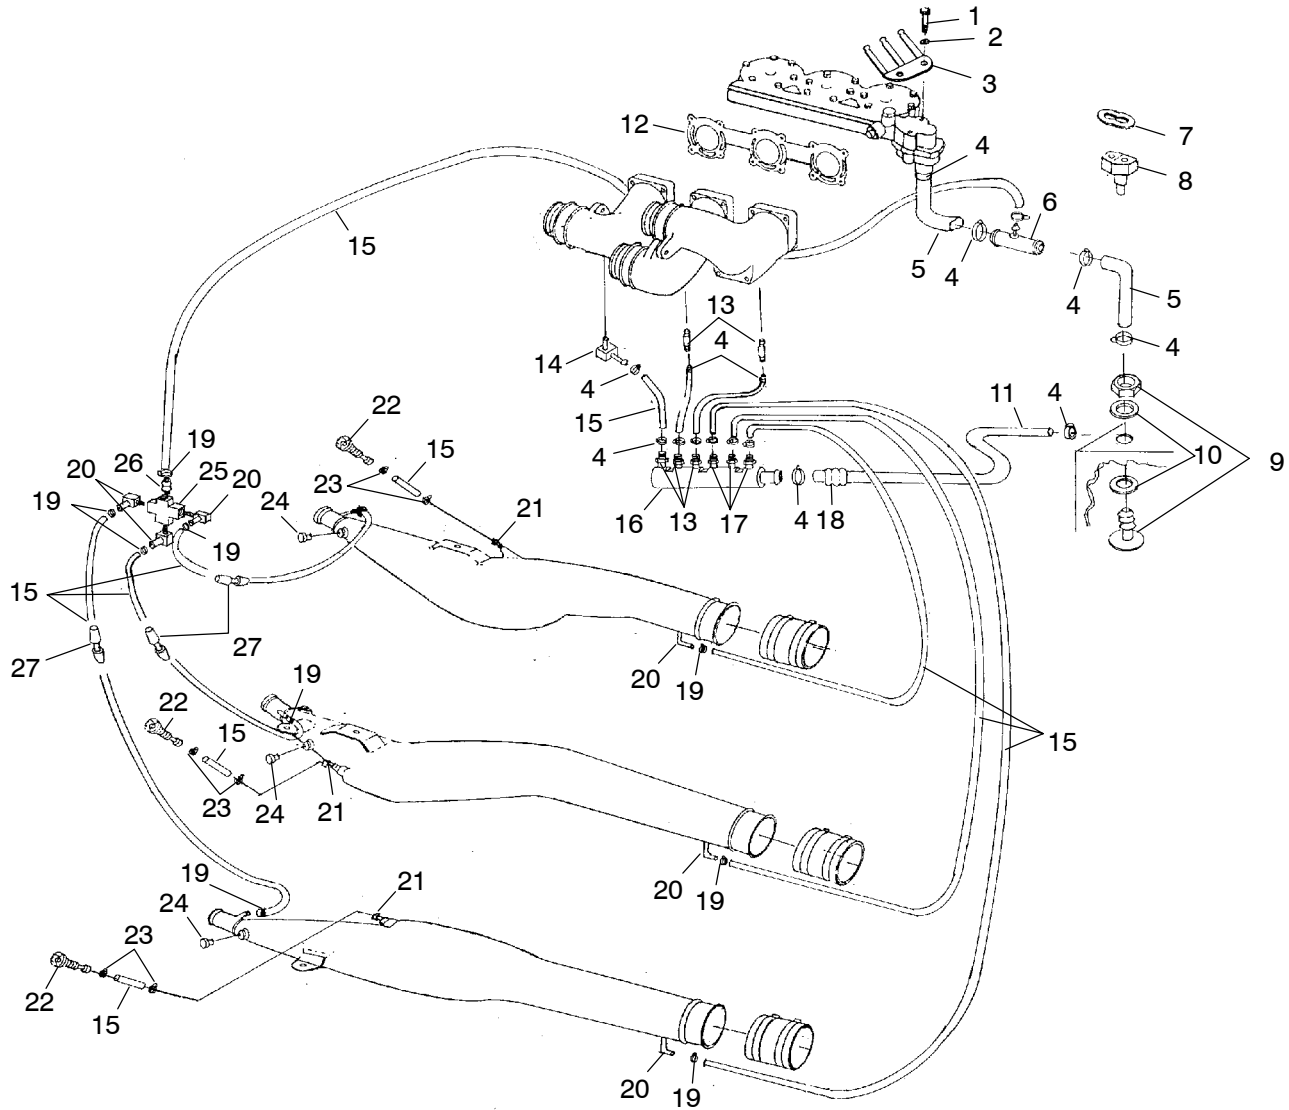

COOLING SYSTEM

SLX PRO 785 B984978 and INT'L SLX PRO 785 I984978

Ref. Part No.	Qty.	Description
1	2	Screw
2	2	Washer, Flat
3	1	Ground, Spark Plug
4	10	Clamp, Hose
5	1	Hose
6	1	Fitting, Tee
7	1	Seal, Thermostat Housing
8	1	Cover, Thermostat
9	1	Fitting, Thru-Hull Water
10	1	Gasket
11	1	Hose, Water Inlet
12	1	Gasket
13	2	Fitting
14	1	Fitting

Ref. Part No.	Qty.	Description
15	1	Fuel Line, Marine
16	1	Manifold, Water
17	3	Fitting
18	1	Conduit, Flex
19	22	Clamp
20	3	Fitting
21	3	Fitting
22	3	Fitting, Water Bypass, 90°
23	15	Clamp, Hose
24	3	Fitting, Brass
25	1	Fitting, Cross
26	1	Fitting
27	3	Restrictor