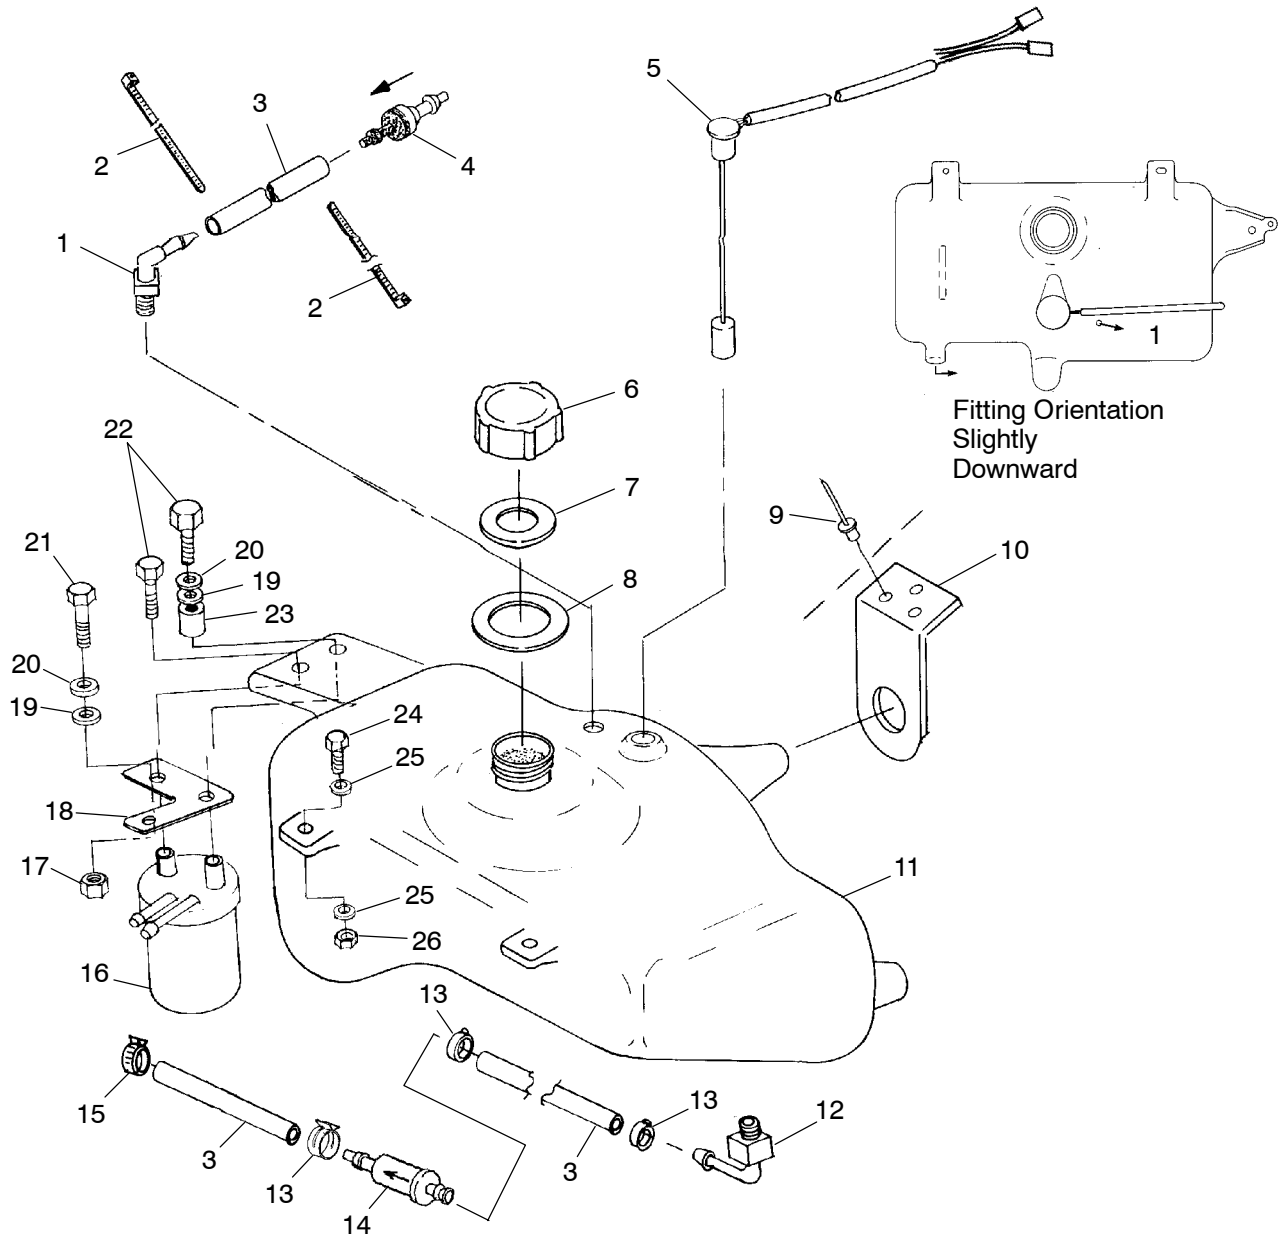

OIL TANK

SLX PRO 785 B984978 and INT'L SLX PRO 785 I984978

Ref.	Part No.	Qty.	Description
1	7052130	1	Elbow
2	7080483	2	Cable Tie
3	8450003-1525	1	Hose
4	7052118	1	Check Valve, Vacuum
5	2410078	1	Sender, Oil
6	5430779	1	Cap, Oil Tank
7	5810141	1	Gasket, Oil Cap
8	5810557	1	Gasket, Inlet, Oil Tank
9	7621478	3	Rivet
10	5222688	1	Hanger, Oil Tank
11	5432584	1	Tank, Oil
12	7052102	1	Fitting, 90°
13	7080307	3	Clamp, Hose, Large Green
14	2530009	1	Filter

Ref.	Part No.	Qty.	Description
15	7080236	1	Clamp, Hose, Yellow
16	-----	1	Separator, Fuel/Water (See Fuel/Water Separator Pg. C11, Ref. 1)
17	7542133	1	Nut, Nylok
18	5211662	1	Plate, Mounting
19	7555836	2	Washer, Flat
20	7552613	2	Washer, Lock
21	7515185	1	Screw, Shoulder
22	7516805	2	Screw
23	5333514	1	Spacer
24	7512041	2	Screw
25	7555837	4	Washer, Flat
26	7541931	2	Nut, Lock