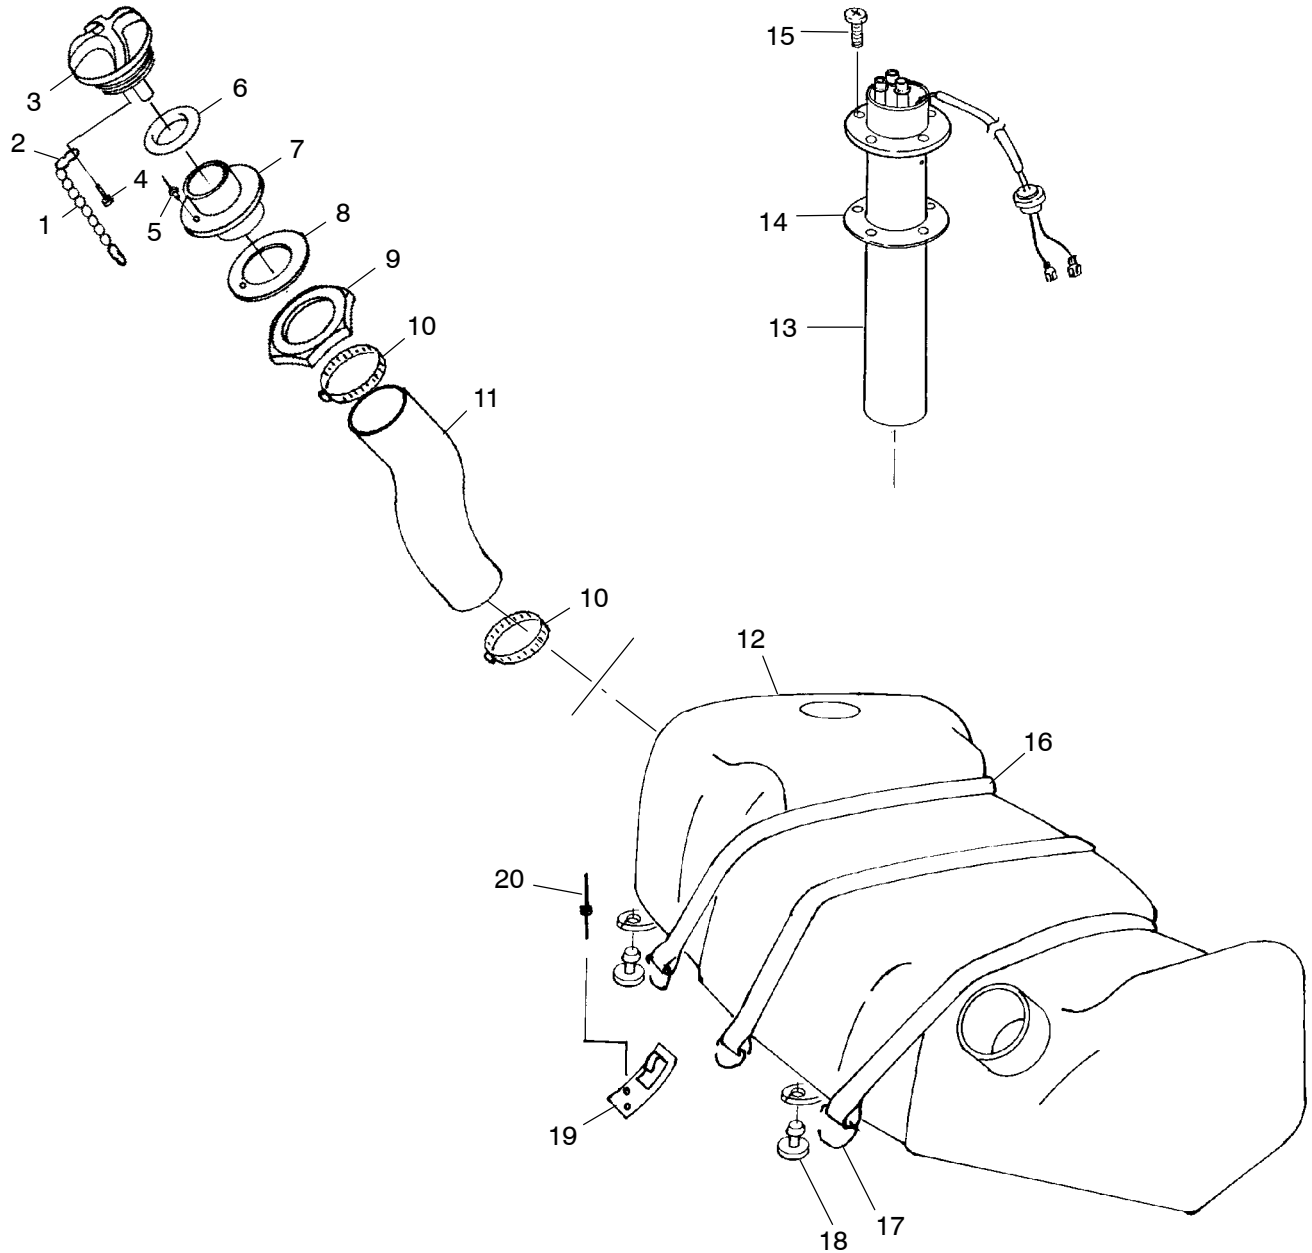

FUEL TANK

SLX PRO 785 B984978 and INT'L SLX PRO 785 I984978

Ref. Part No.	Qty.	Description
1	1	Chain, Bead
2	2	Coupling, End, Chain, Fuel Cap
3	1	Cap, Fuel, Ratchet
4	1	Screw
5	1	Rivet
6	1	Seal, Fuel Cap
7	1	Inlet, Fuel
8	1	Seal, Fuel Inlet
9	1	Nut, Inlet Fuel
10	2	Clamp, Hose

Ref. Part No.	Qty.	Description
11	1	Hose, Fill, Fuel
12	1	Tank, Fuel
13	1	Sender, Pick-Up, Fuel
14	1	Gasket, Sending Unit
15	5	Screw
16	3	Strap, Rubber
17	6	"D" Hook
18	4	Dampener, Vibration
19	6	Clip, Strap
20	12	Rivet