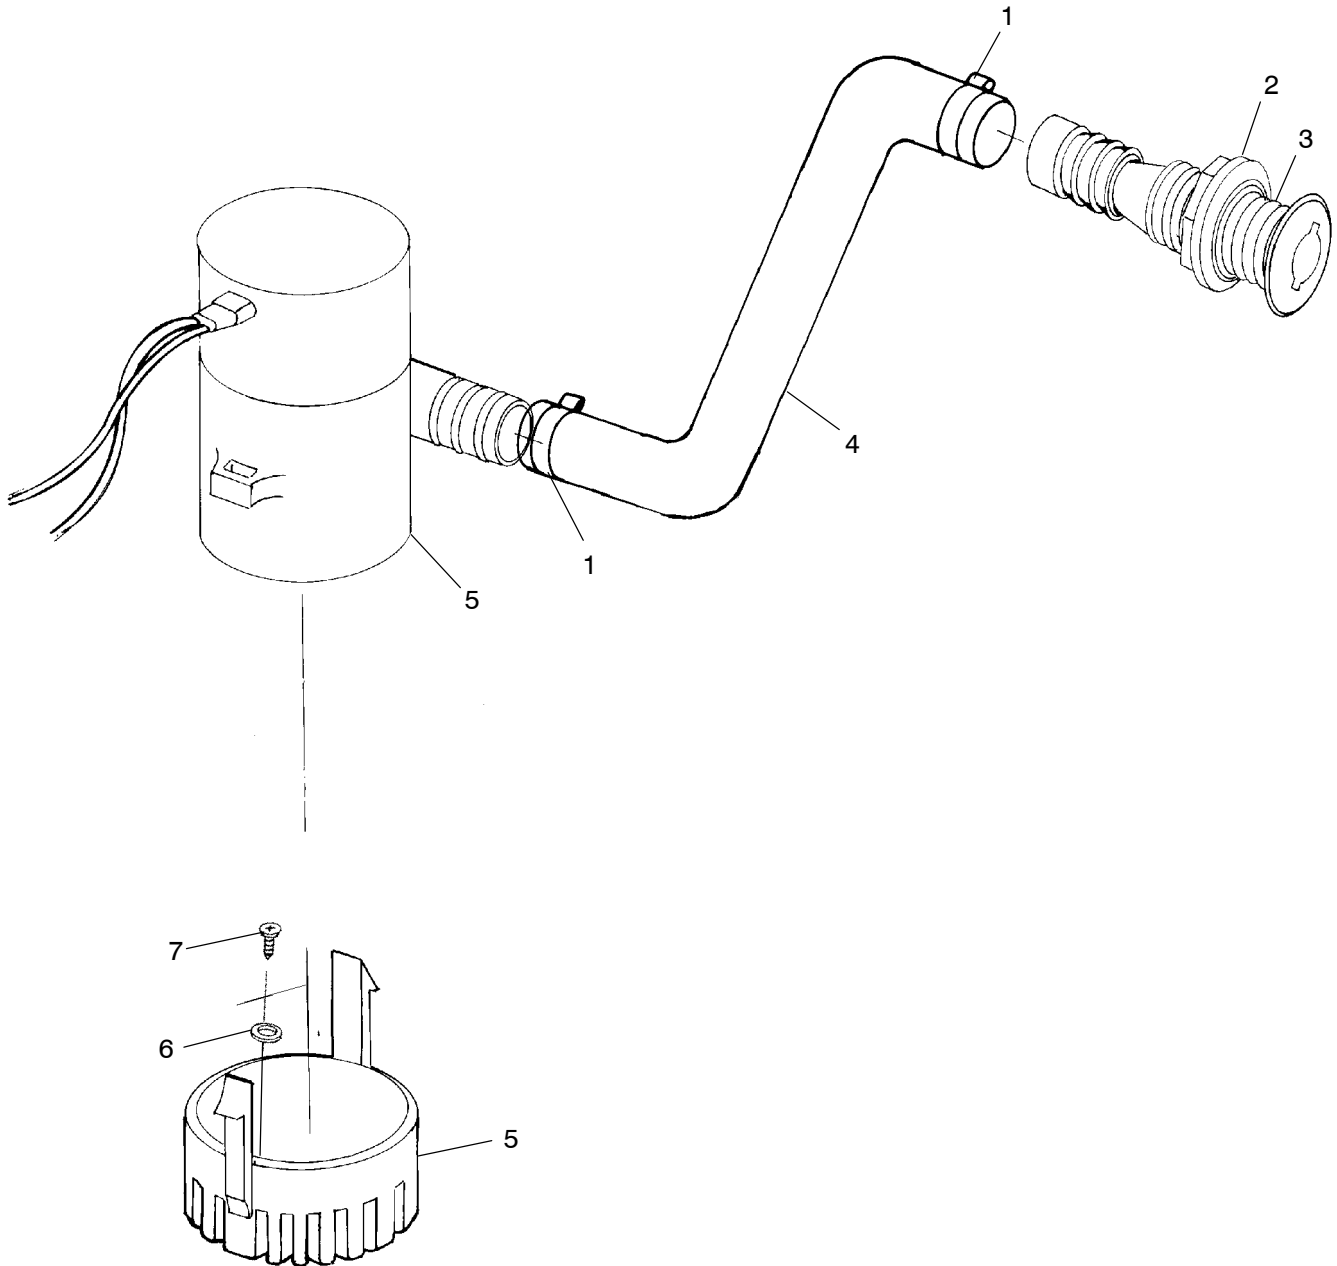

BILGE PUMP

SLX PRO 785 B984978 and INT'L SLX PRO 785 I984978

Ref. Part No.	Qty.	Description
1	7080475	2 Clamp, Hose
2	5431444	1 Fitting, Water, Thru Hull
3	5811317	1 Gasket
4	5411314	1 Hose, Bilge Pump Outlet

Ref. Part No.	Qty.	Description
5	2410085	1 Pump, Bilge
6	7555837	2 Washer, Flat
7	7512052	2 Screw