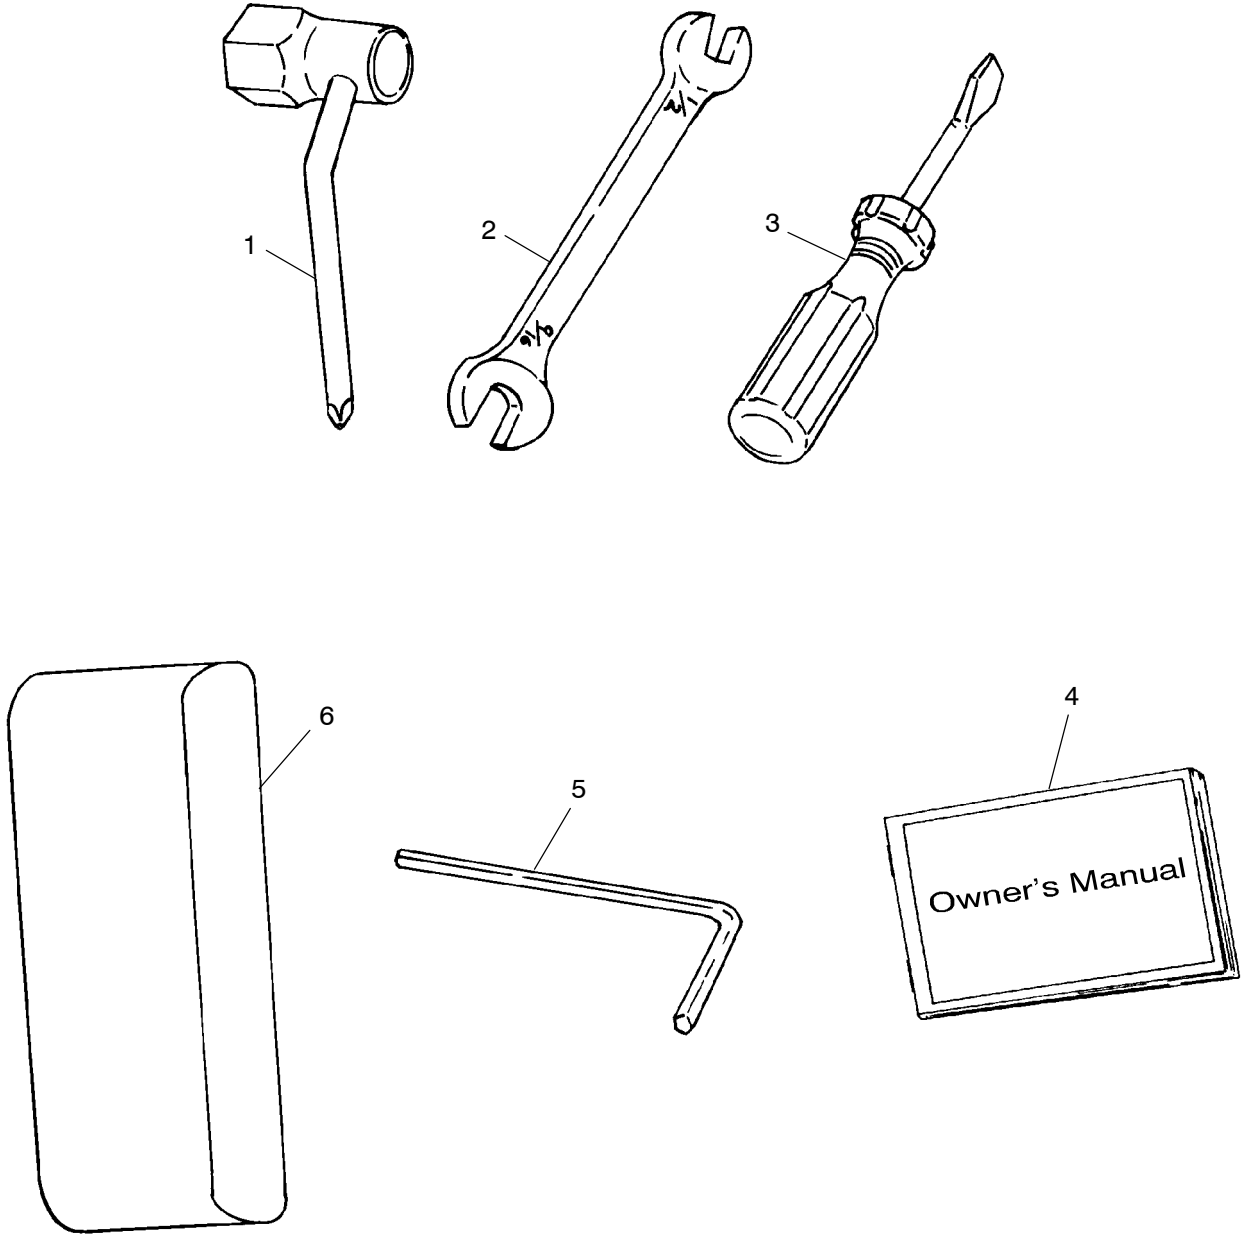

TOOL KIT
SLX PRO 785 B984978 and INT'L SLX PRO 785 I984978

Ref. Part No.	Qty.	Description
2871231	1	Kit - Tool (Incl. 1-3,5-6)
1 -----	1	Spanner
2 -----	1	Wrench, Box
3 -----	1	Screwdriver

Ref. Part No.	Qty.	Description
4 9914731	1	Manual, Owner's, '98 PWC
5 -----	1	Wrench, 3/16 Allen, Plated
6 -----	1	Pouch, Tool Kit